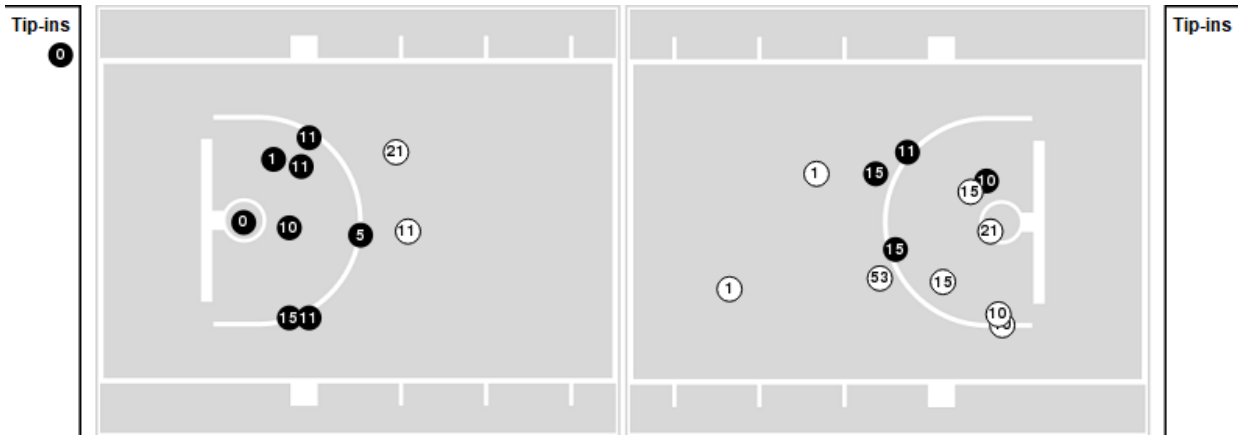

Officials: Brian Hall, Fatou Cissoko Stephens, Teresa Stuck

Players => 0, 1, 2, 5, 10, 11, 12, 13, 15, 20, 21, 53, 55FG Types=>AllResults=>All

Tennessee

All Field Goals

Blow Up Chart

● Made ○ Missed N - Player Number