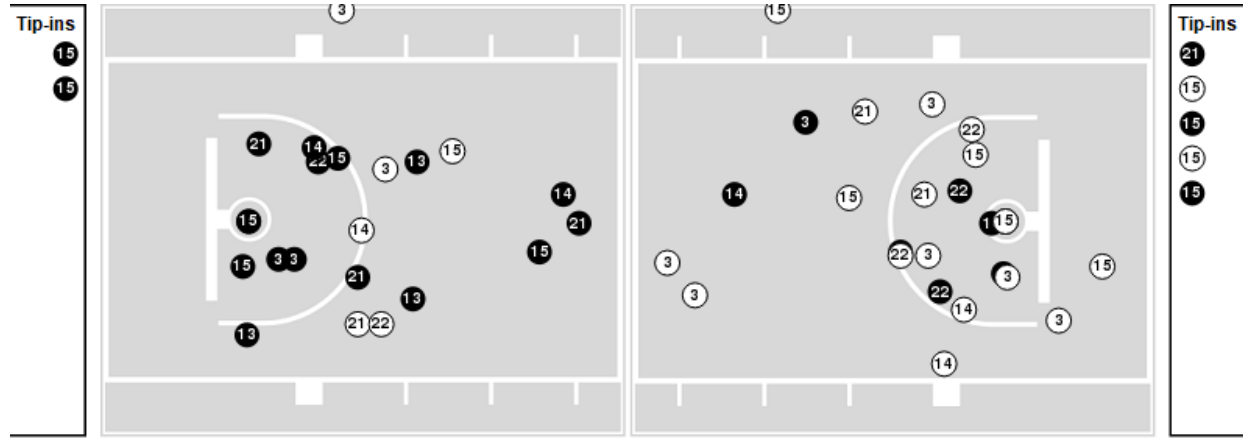

Officials: Brian Hall, Fatou Cissoko Stephens, Teresa Stuck

Players => 2, 3, 4, 5, 10, 11, 13, 14, 15, 21, 22, 25FG Types=>AllResults=>All

Notre Dame

All Field Goals

Blow Up Chart

● Made ○ Missed N - Player Number