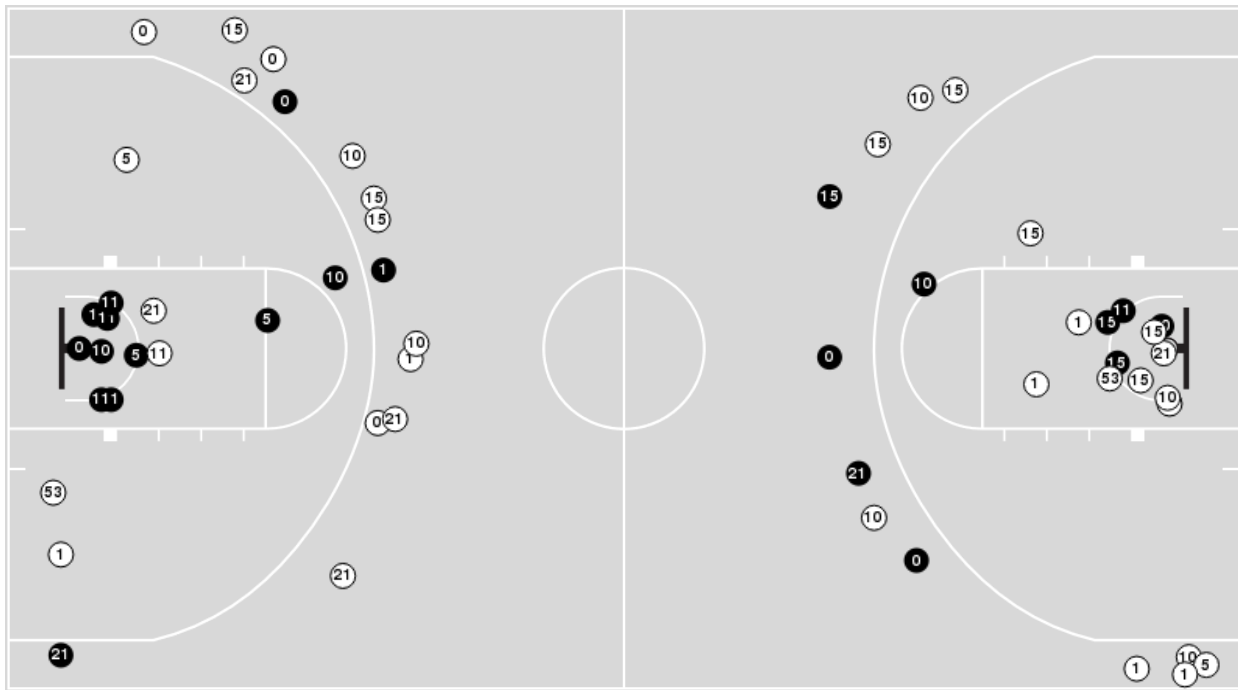

Officials: Brian Hall, Fatou Cissoko Stephens, Teresa Stuck

Players => 0, 1, 2, 5, 10, 11, 12, 13, 15, 20, 21, 53, 55FG Types=>AllResults=>All

Tennessee

All Field Goals