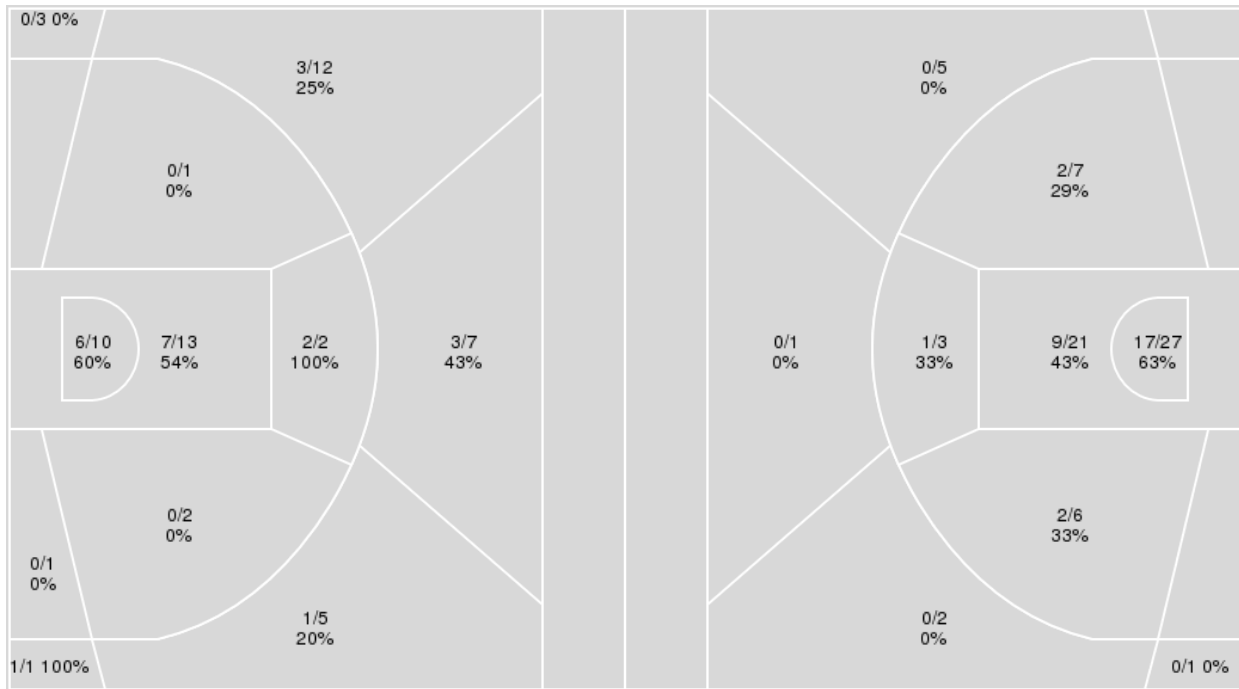

Officials: Brian Hall, Fatou Cissoko Stephens, Teresa Stuck

{ Players => 0, 1, 2, 5, 10, 11, 12, 13, 15, 20, 21, 53, 55; } FG Types => All; Results => All;

{ Players => 2, 3, 4, 5, 10, 11, 13, 14, 15, 21, 22, 25; } FG Types => All; Results => All;

Tennessee

Notre Dame

Tennessee	M/A	%
Field Goals	23/57	40
2 Points	15/29	52
3 Points	8/28	29
Free Throws	15/19	79

Notre Dame	M/A	%
Field Goals	31/73	42
2 Points	31/64	48
3 Points	0/9	0
Free Throws	12/18	67