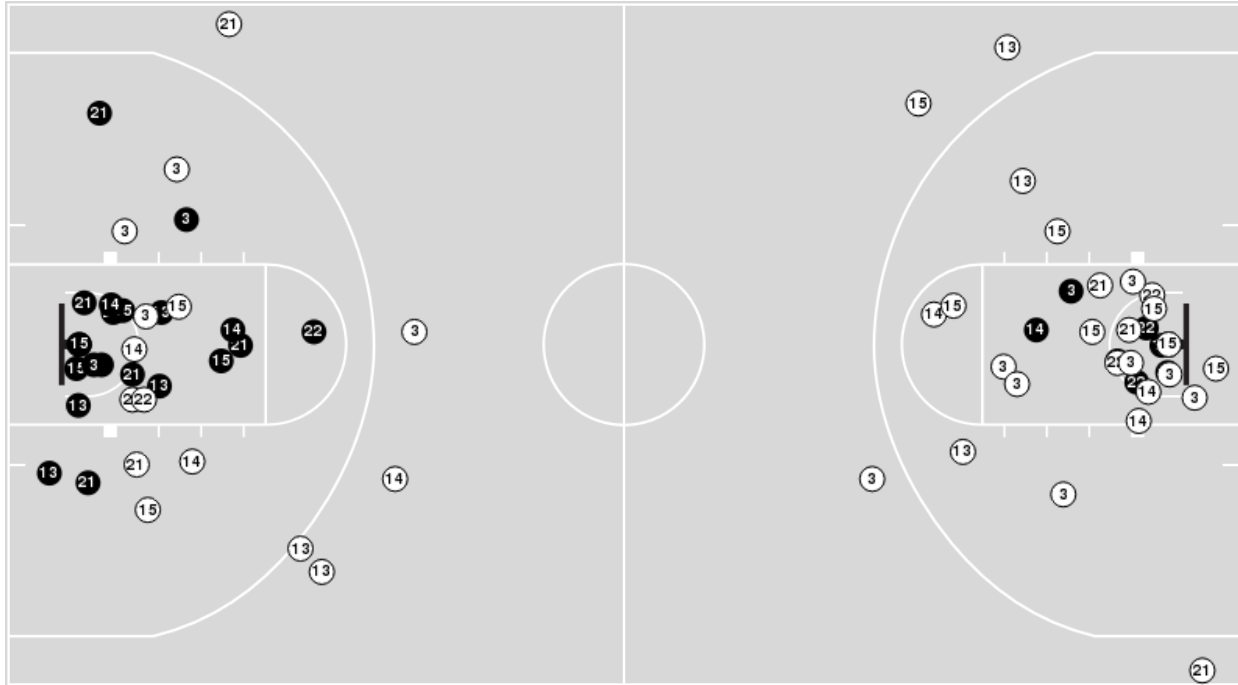

Officials: Brian Hall, Fatou Cissoko Stephens, Teresa Stuck

Players => 2, 3, 4, 5, 10, 11, 13, 14, 15, 21, 22, 25FG Types=>AllResults=>All

Notre Dame

All Field Goals