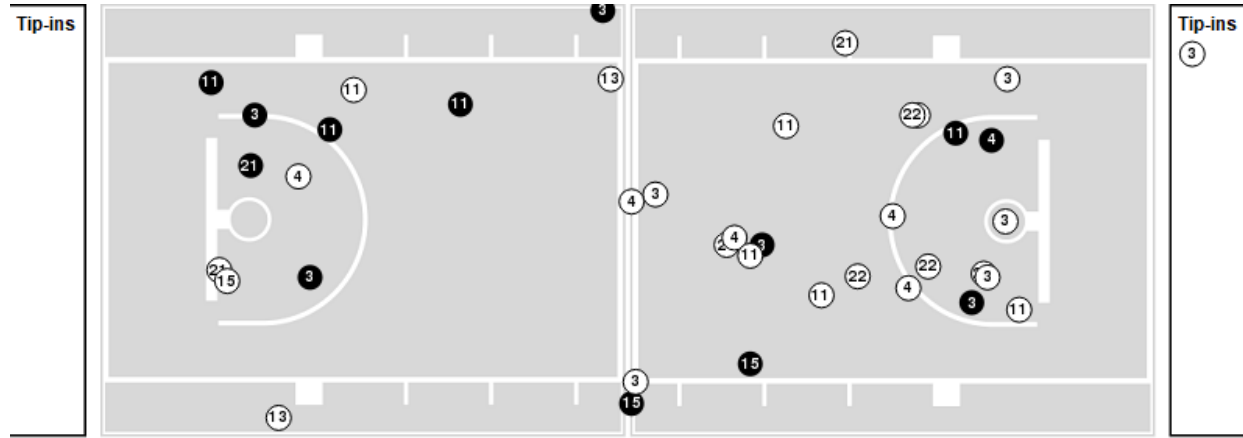

Blow Up Chart

● Made   ○ Missed   N - Player Number

Notre Dame	M/A	%
Field Goals	25/76	33
2 Points	19/56	34
3 Points	6/20	30
Free Throws	15/21	71

Notre Dame	M/A	%
Points in the Paint	22 (11 / 34)	32
Fast Break Points	10 (7/11)	64
Second Chance Points	11 (6/20)	30
Effective FG%	37