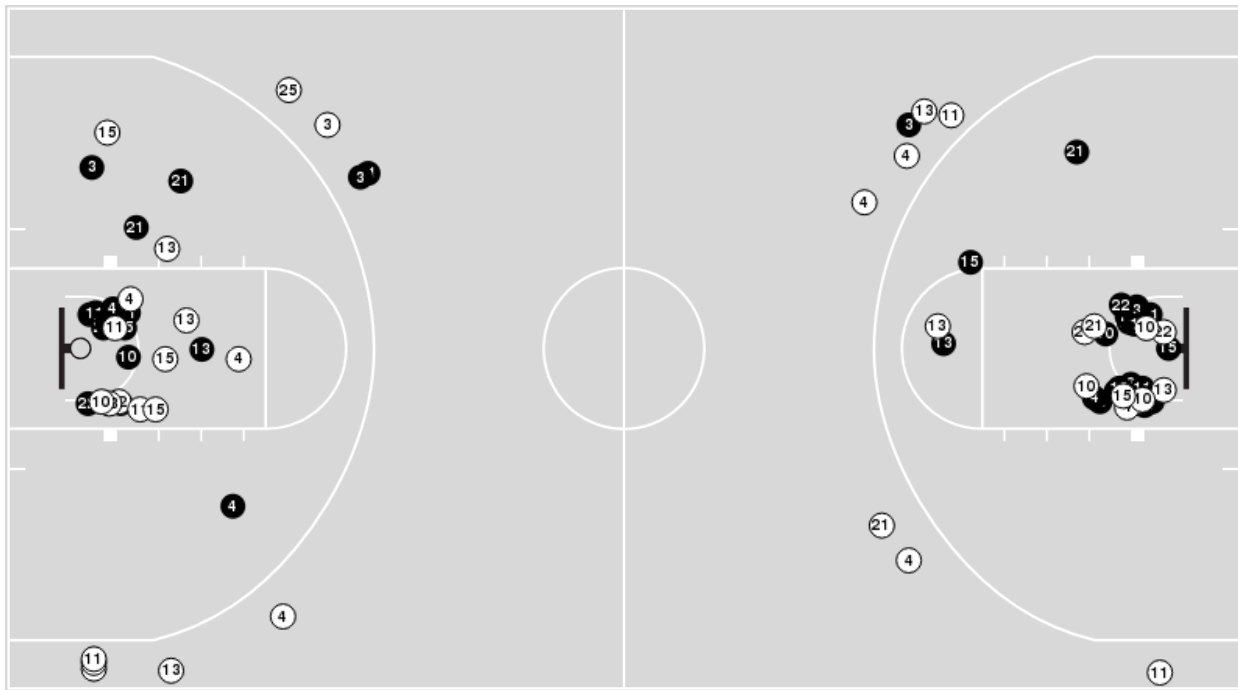

Officials: Teresa Stuck, Ashley Gloss, Ashley Birch

Players => 2, 3, 4, 5, 10, 11, 13, 14, 15, 21, 22, 25FG Types=>AllResults=>All

Notre Dame

All Field Goals