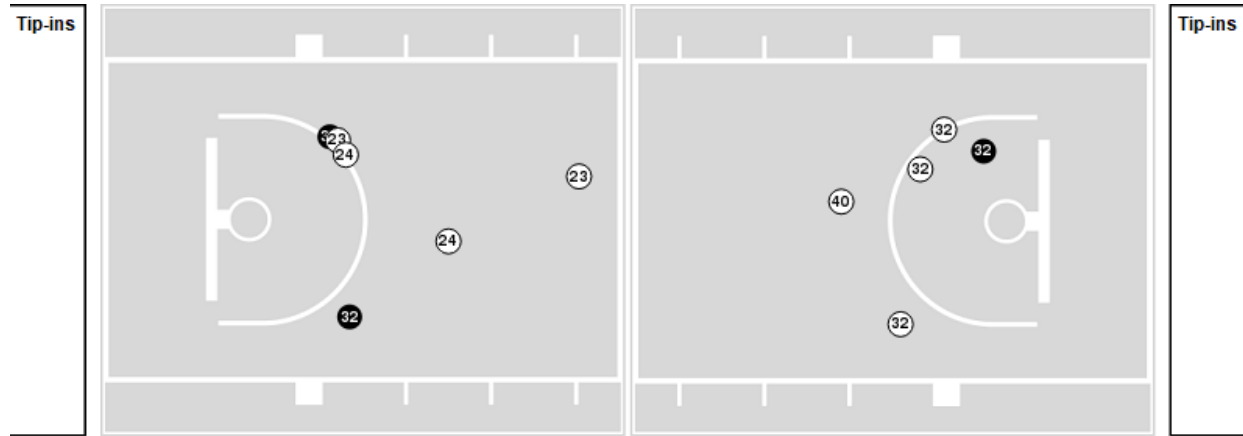

Blow Up Chart

N Made   **O** Missed   **N** - Player Number

Purdue Northwest	M/A	%
Field Goals	14/46	30
2 Points	4/21	19
3 Points	10/25	40
Free Throws	10/13	77

Purdue Northwest	M/A	%
Points in the Paint	6 (3 / 11)	27
Fast Break Points	0 (0/0)	0
Second Chance Points	0 (0/3)	0
Effective FG%	41