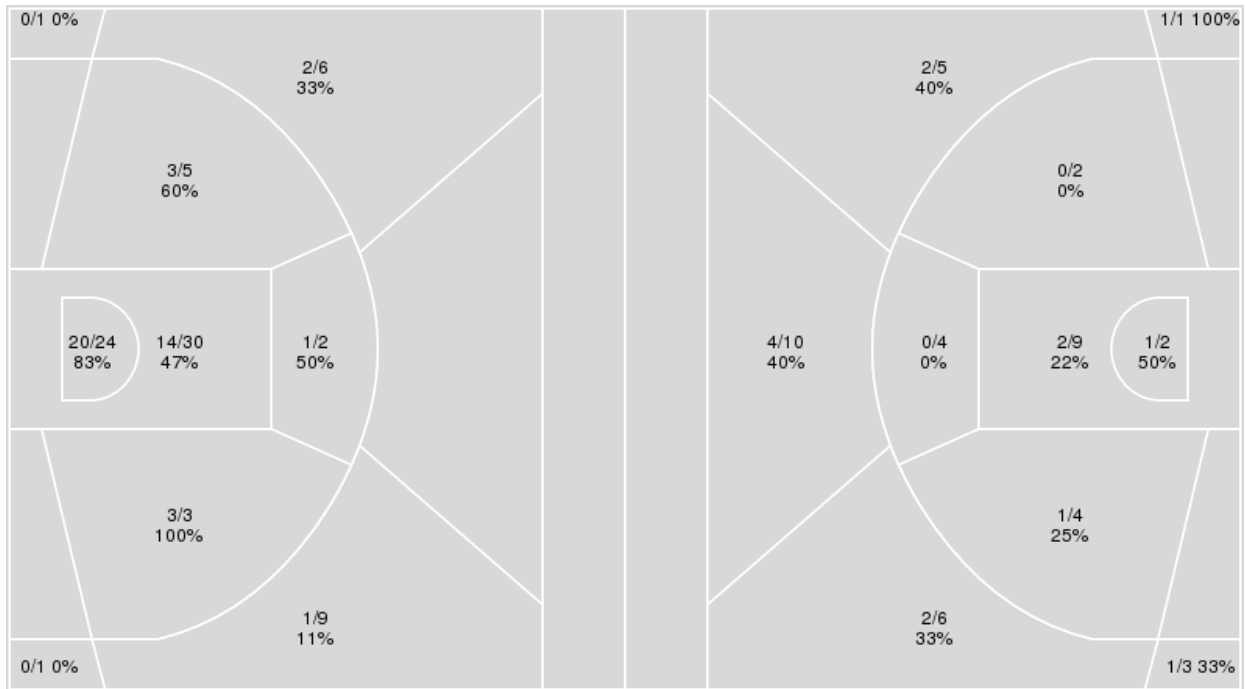

Officials: Teresa Stuck, Ashley Gloss, Ashley Birch

{ Players => 2, 3, 4, 5, 10, 11, 13, 14, 15, 21, 22, 25; } FG Types => All; { Players => All; } FG Types => All; Results => All;
Results => All;

Notre Dame

Purdue Northwest

Notre Dame	M/A	%
Field Goals	44/81	54
2 Points	41/64	64
3 Points	3/17	18
Free Throws	19/25	76

Purdue Northwest	M/A	%
Field Goals	14/46	30
2 Points	4/21	19
3 Points	10/25	40
Free Throws	10/13	77