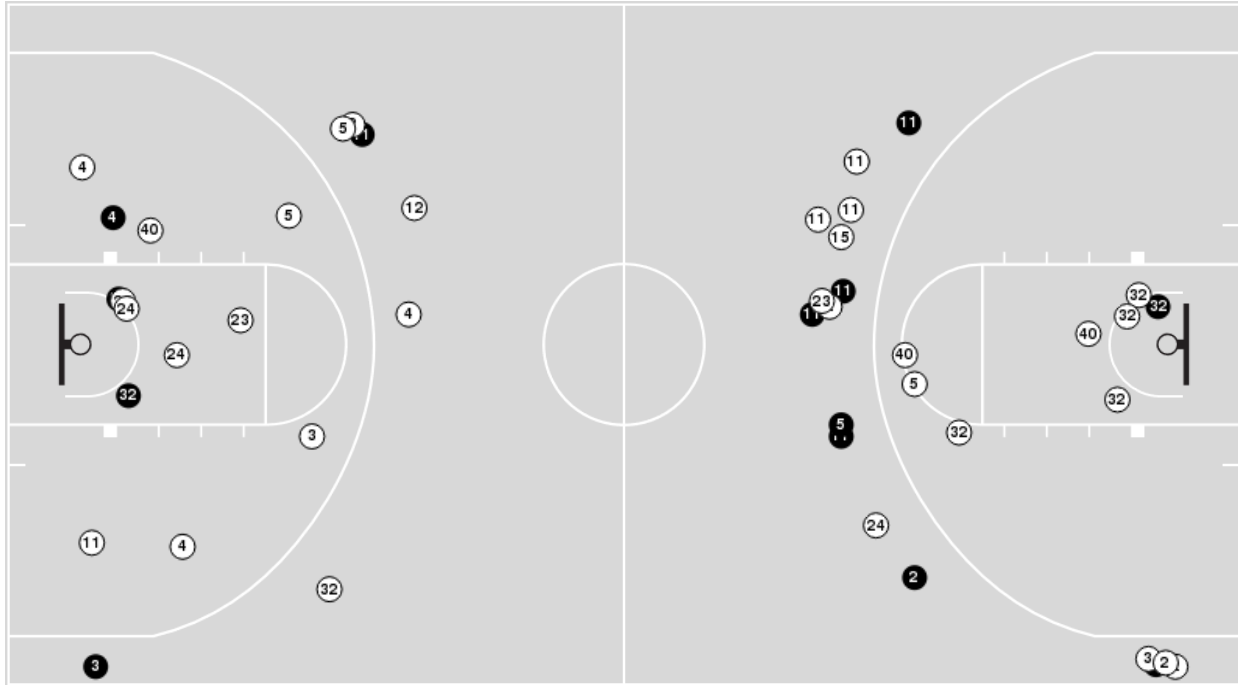

Officials: Teresa Stuck, Ashley Gloss, Ashley Birch

Players => AllFG Types=>AllResults=>All
Purdue Northwest

All Field Goals