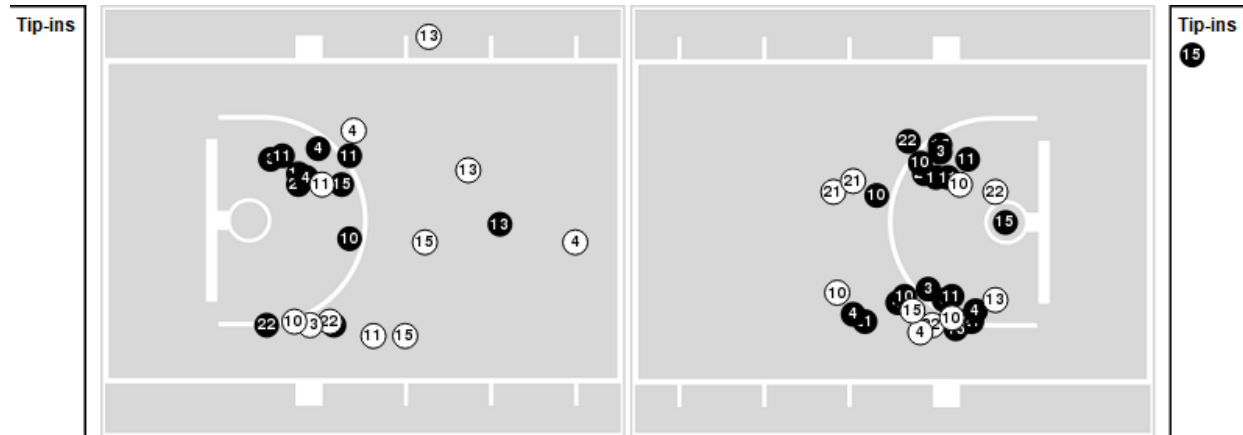

Blow Up Chart

● Made   ○ Missed   N - Player Number

Notre Dame	M/A	%
Field Goals	44/81	54
2 Points	41/64	64
3 Points	3/17	18
Free Throws	19/25	76

Notre Dame	M/A	%
Points in the Paint	68 (34 / 54)	63
Fast Break Points	27 (16/17)	94
Second Chance Points	26 (14/21)	67
Effective FG%	56