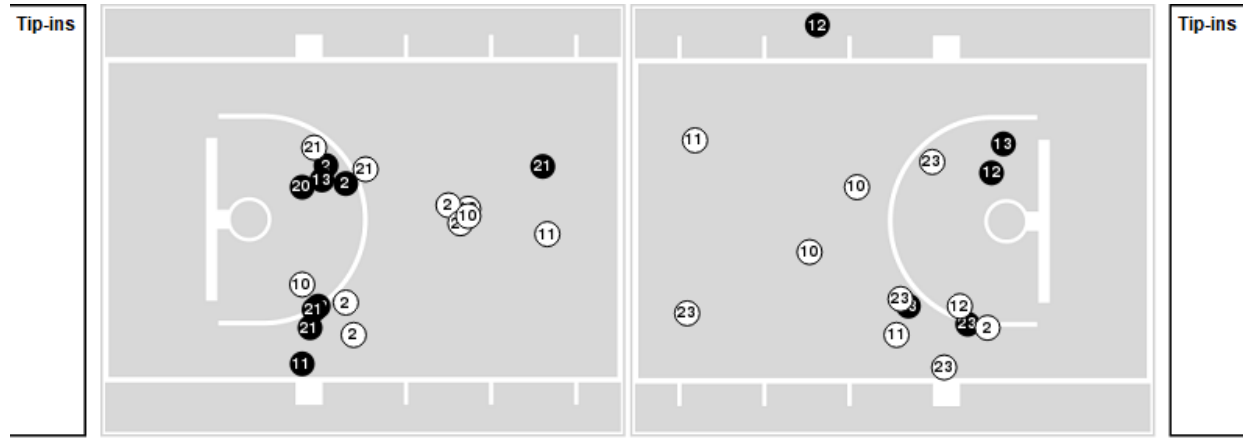

Blow Up Chart

● Made ○ Missed N - Player Number

Northwestern	M/A	%
Field Goals	21/61	34
2 Points	16/52	31
3 Points	5/9	56
Free Throws	5/8	62

Northwestern	M/A	%
Points in the Paint	26 (13 / 33)	39
Fast Break Points	10 (5/5)	100
Second Chance Points	8 (4/11)	36
Effective FG%	39