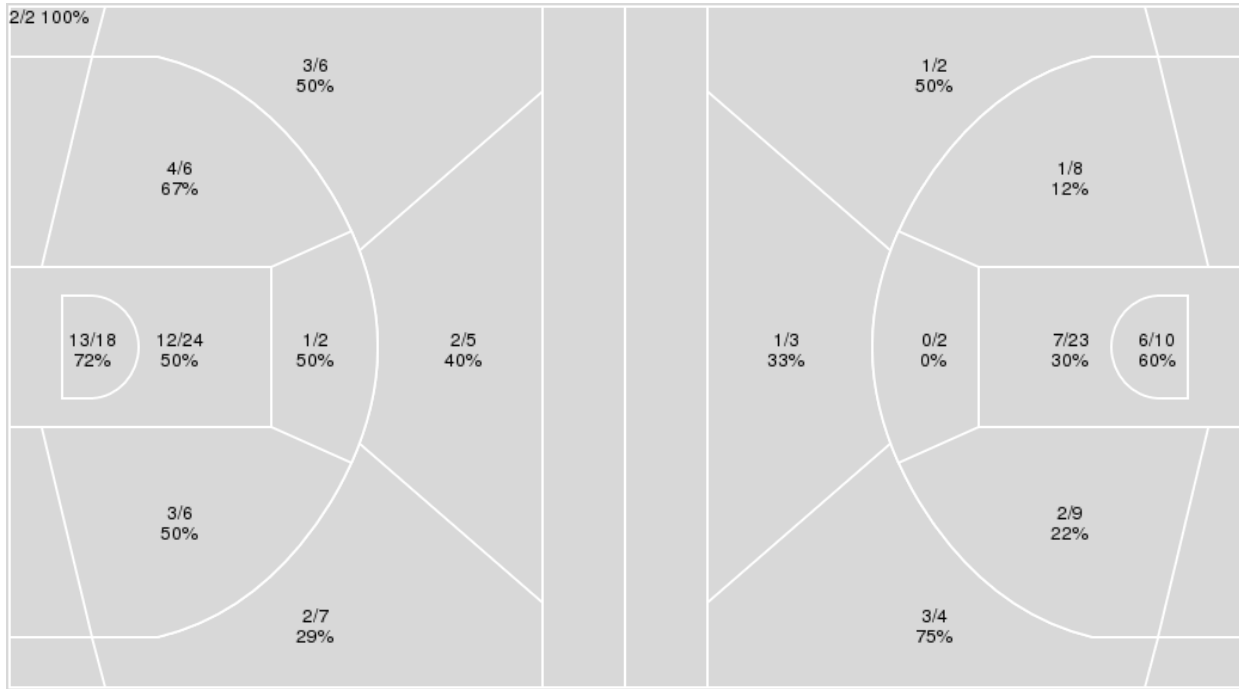

Northwestern at Notre Dame

11/15/23 Purcell Pavilion at the Joyce Center, Notre Dame, Ind.
2023-24 Women's Basketball

Game Time: 7:00 PM
Game Duration: 1:51
Attendance: 7,065

Officials: Pualani Spurlock-Welsh, Tiara Cruse, Gina Cross

{ Players => 2, 3, 4, 5, 10, 11, 13, 14, 15, 21, 22, 25; } FG Types => All;
Results => All;

{ Players => 0, 2, 3, 10, 11, 12, 13, 20, 21, 22, 23, 25, 31; } FG Types
=> All; Results => All;

Notre Dame

Northwestern

Notre Dame	M/A	%
Field Goals	42/76	55
2 Points	33/56	59
3 Points	9/20	45
Free Throws	17/20	85

Northwestern	M/A	%
Field Goals	21/61	34
2 Points	16/52	31
3 Points	5/9	56
Free Throws	5/8	62