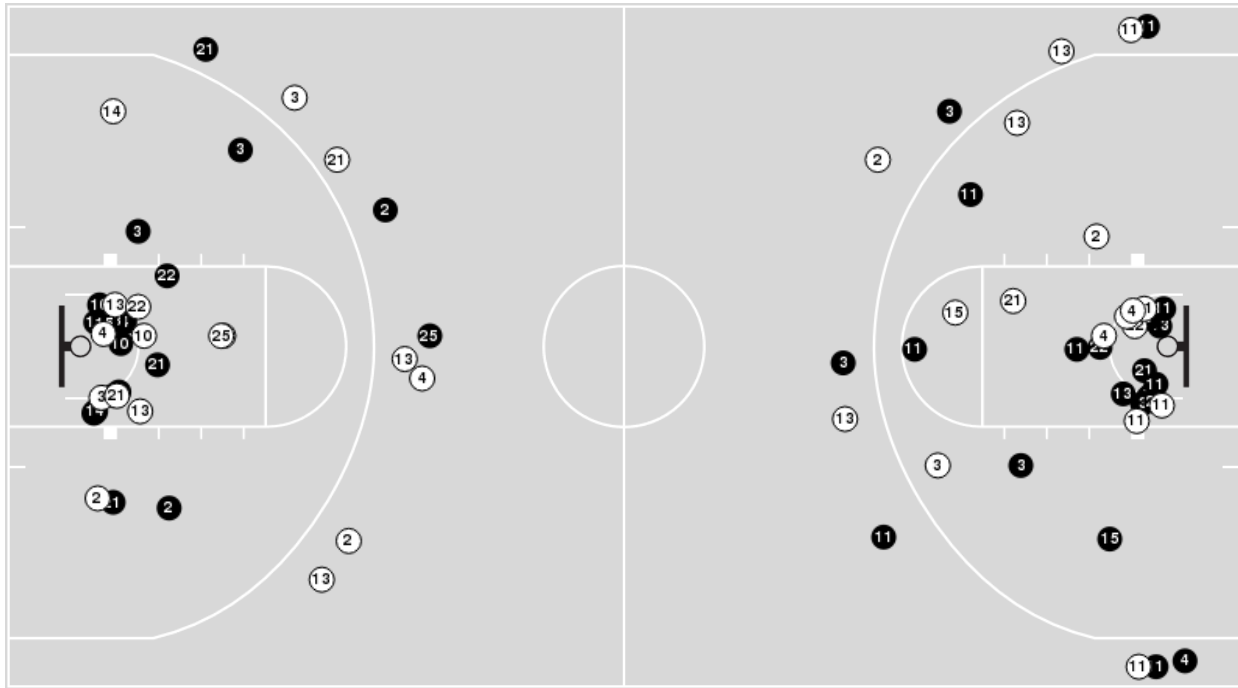

Official Basketball Shot Chart - Final
Northwestern at Notre Dame

11/15/23 Purcell Pavilion at the Joyce Center, Notre Dame, Ind.
2023-24 Women's Basketball

Game Time: 7:00 PM
Game Duration: 1:51
Attendance: 7,065

Officials: Pualani Spurlock-Welsh, Tiara Cruse, Gina Cross

Players => 2, 3, 4, 5, 10, 11, 13, 14, 15, 21, 22, 25FG Types=>AllResults=>All

Notre Dame

All Field Goals