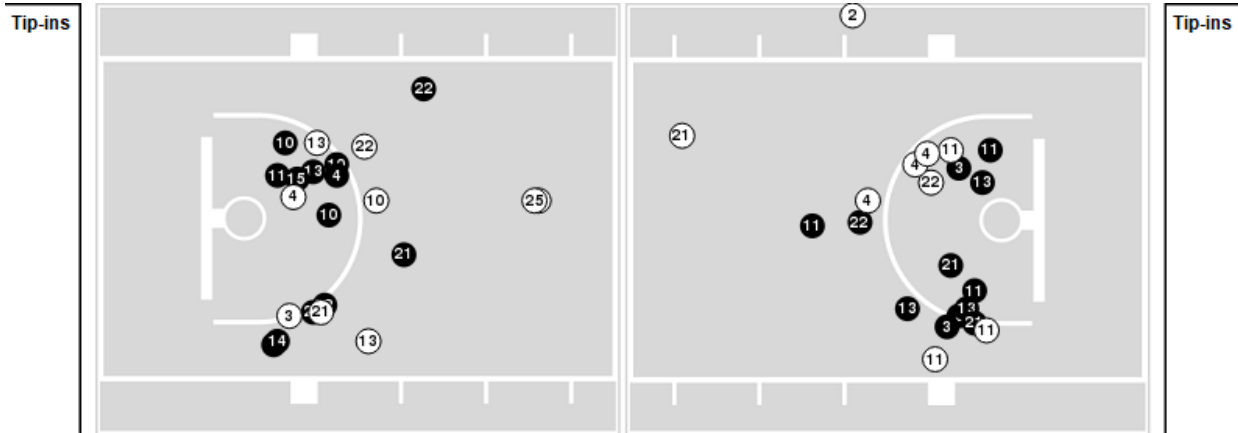

Blow Up Chart

● Made ○ Missed N - Player Number

Notre Dame	M/A	%
Field Goals	42/76	55
2 Points	33/56	59
3 Points	9/20	45
Free Throws	17/20	85

Notre Dame	M/A	%
Points in the Paint	50 (25 / 42)	60
Fast Break Points	25 (14/14)	100
Second Chance Points	30 (19/26)	73
Effective FG%	61