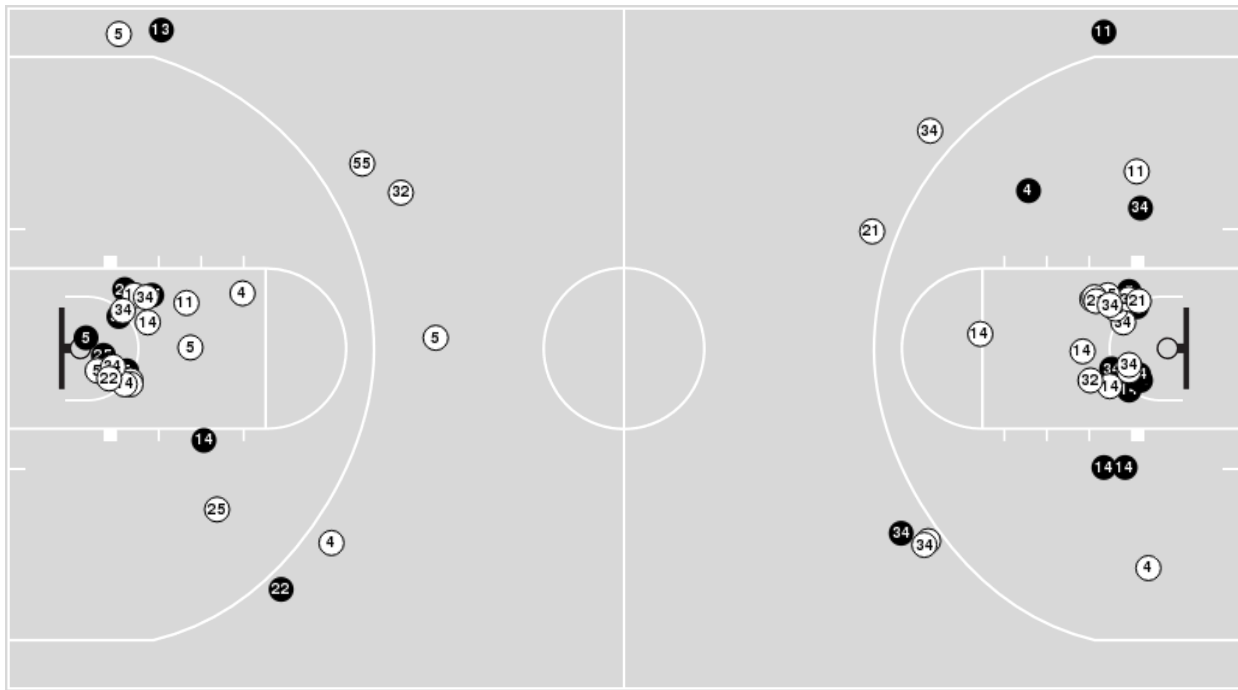

Players => 4, 5, 10, 11, 13, 14, 15, 21, 22, 23, 24, 25, 32, 34, 55FG Types=>AllResults=>All

NJIT

All Field Goals