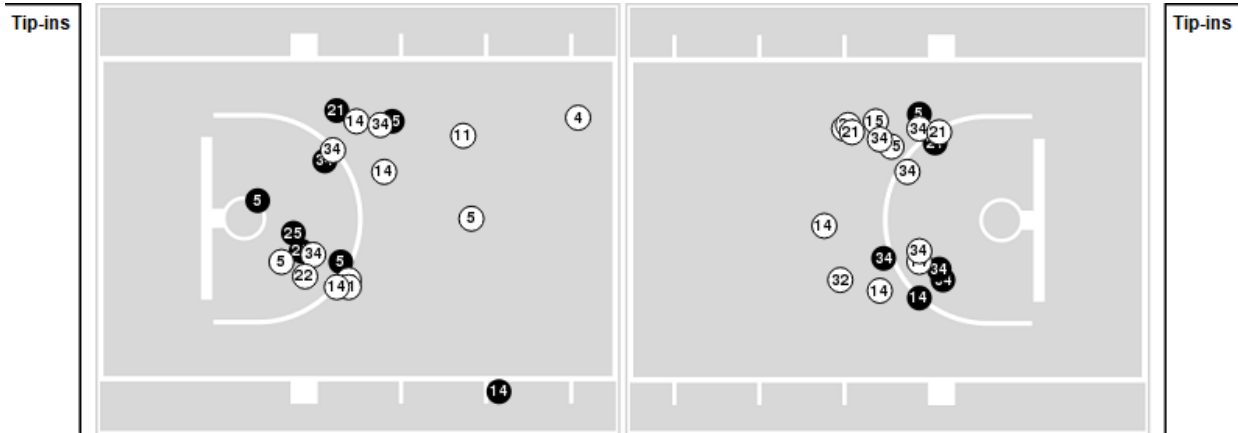

NJIT

All Field Goals

Blow Up Chart

● Made ○ Missed N - Player Number

NJIT	M/A	%
Field Goals	22/62	35
2 Points	18/49	37
3 Points	4/13	31
Free Throws	9/14	64

NJIT	M/A	%
Points in the Paint	26 (13 / 41)	32
Fast Break Points	4 (2/2)	100
Second Chance Points	17 (10/18)	56
Effective FG%	39	