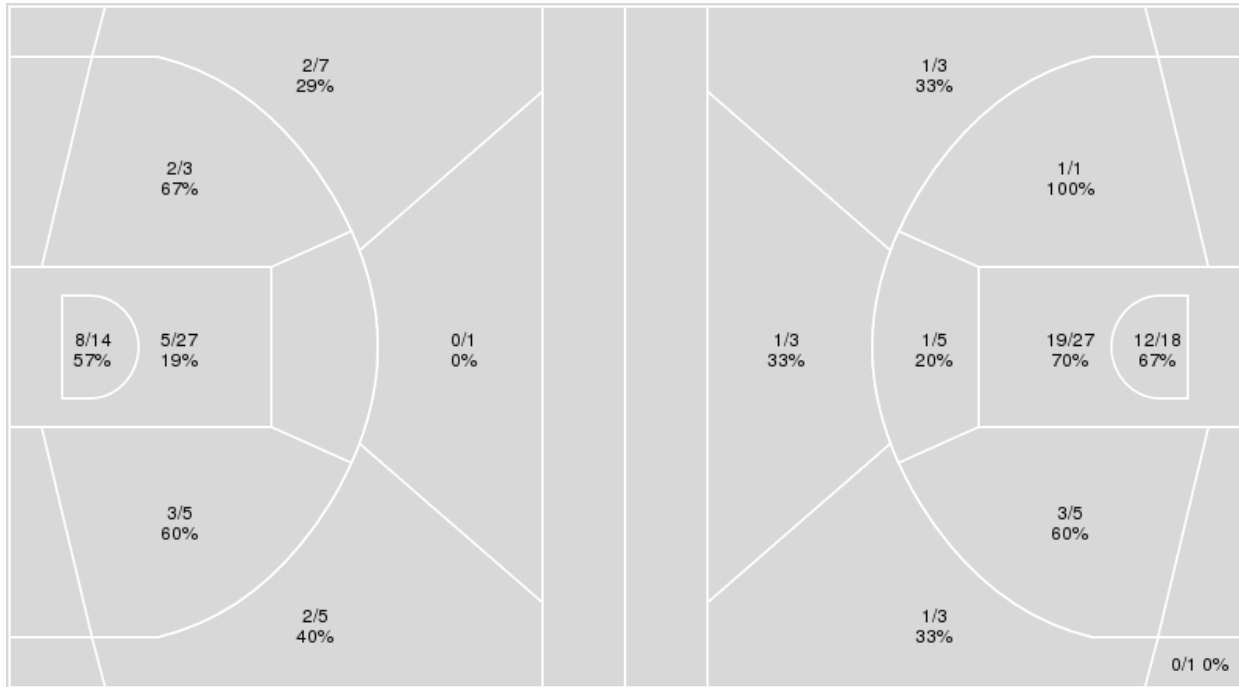

Notre Dame at NJIT

11/12/23 NJIT's Wellness & Events Center, Newark
2023-24 Women's Basketball

Game Time: 2:00 PM
Game Duration: 1:59
Attendance: 1,631

Officials: Timothy Greene, Ken Kelly, Timothy Resch

{ Players => 4, 5, 10, 11, 13, 14, 15, 21, 22, 23, 24, 25, 32, 34, 55; } FG { Players => All; } FG Types => All; Results => All;
Types => All; Results => All;

NJIT

Notre Dame

NJIT	M/A	%
Field Goals	22/62	35
2 Points	18/49	37
3 Points	4/13	31
Free Throws	9/14	64

Notre Dame	M/A	%
Field Goals	39/66	59
2 Points	36/56	64
3 Points	3/10	30
Free Throws	23/26	88