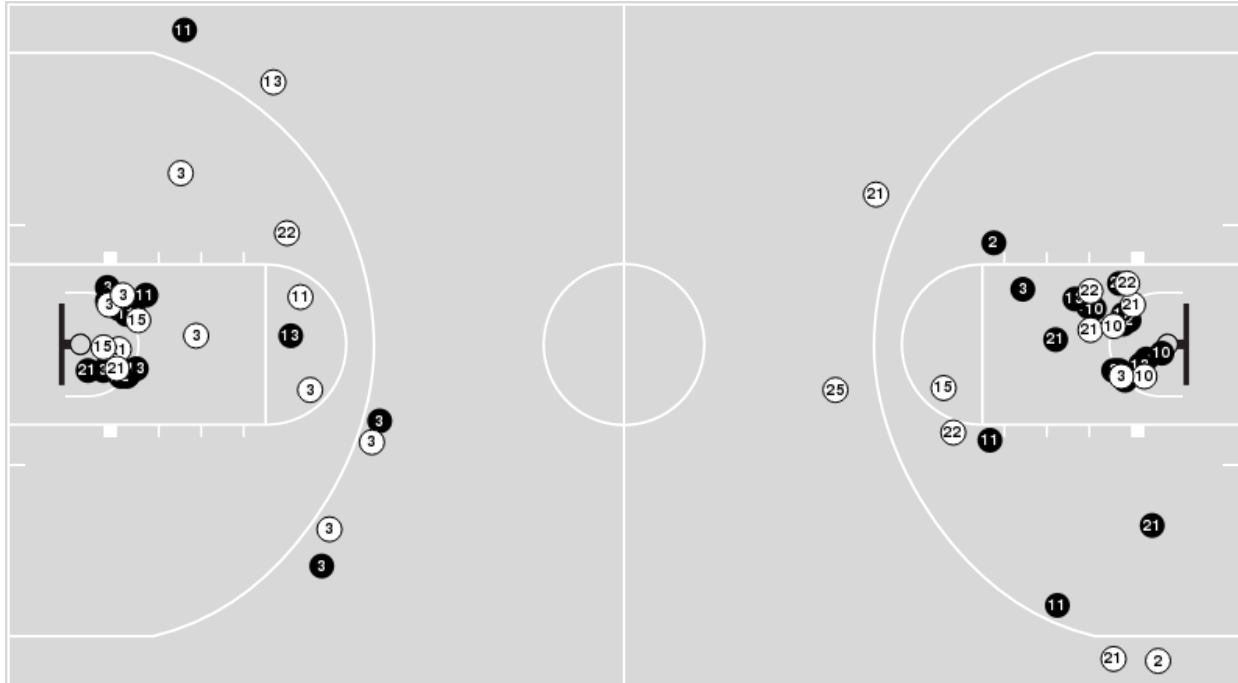

Players => AllFG Types=>AllResults=>All

Notre Dame

All Field Goals