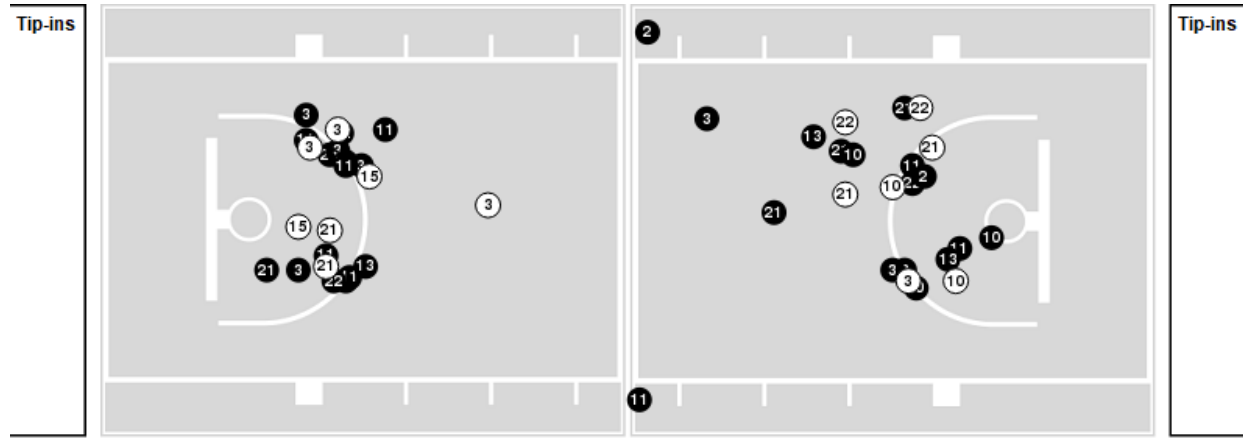

Blow Up Chart

● Made   ○ Missed   N - Player Number

Notre Dame	M/A	%
Field Goals	39/66	59
2 Points	36/56	64
3 Points	3/10	30
Free Throws	23/26	88

Notre Dame	M/A	%
Points in the Paint	62 (31 / 45)	69
Fast Break Points	33 (17/17)	100
Second Chance Points	17 (10/16)	62
Effective FG%	61