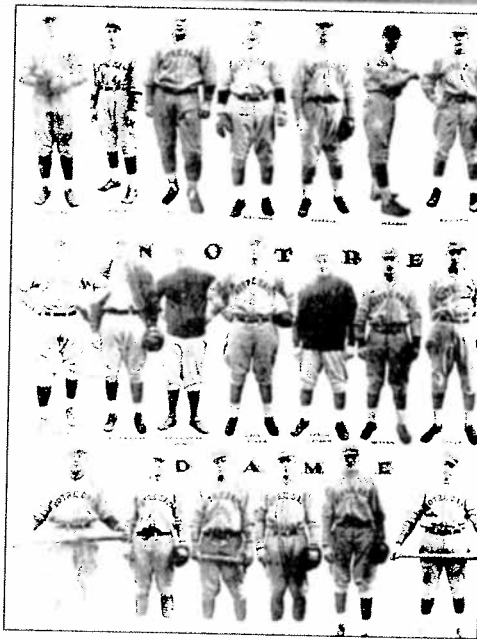

George Keogan

1924-26, 1930-1933
Seven seasons
68-57-2 (.543)

1924 - RECORD: 16-7

4/12	at Georgia Tech	W	4-3
4/14	at Tennessee	L	2-7
4/16	at Transylvania	W	13-1
4/18	at Kentucky Wesleyan	W	3-2
4/19	at St. Xavier	W	4-0
4/23	Western State	W	10-1
4/26	Loyola (IL)	W	5-0
4/30	Michigan	W	6-2
5/2	Wabash	L	6-10
5/6	Indiana	W	8-0
5/9	at Indiana	W	12-1
5/12	Northwestern	W	9-4
5/16	at Illinois	W	7-0
5/17	at St. Viator	L	6-11
5/20	Iowa	L	2-3
5/21	Minnesota	W	11-5
5/24	at Iowa	W	9-6
5/26	Wisconsin	W	9-3
5/30	at Michigan	L	6-9
6/3	at Wisconsin	L	2-9
6/6	at Mich. Agriculture	W	4-3
6/7	at Western State	L	1-2
6/14	Michigan Agriculture	W	8-2

1925 - RECORD: 11-13

4/11	at Georgia Tech	L	1-6
4/12	at Camp Benning	L	2-3
4/13	at Furman	W	10-3
4/14	at Furman	L	10-14
4/15	at Georgia	W	15-0
4/16	at Georgia	L	1-2
4/17	at Mercer	L	3-13
4/18	at Mercer	L	9-13
4/25	Luther	W	19-0
4/28	Western State	W	5-4
5/1	at Iowa	W	5-2
5/2	at Lombard	W	13-0
5/5	at Purdue	L	3-5
5/6	at Wabash	W	2-1
5/11	Wabash	W	10-6
5/15	at Illinois	L	1-12
5/20	Oseka-Mainich	L	1-2
5/23	Michigan Agriculture	W	11-7
5/27	St. Viator	L	2-12
5/30	Bradley	W	17-13
6/1	Minnesota	L	2-3
6/5	at Western State	L	2-3
6/6	at Michigan Agriculture	L	4-5
6/13	Iowa	W	4-1

A 1926 Notre Dame baseball promotional poster

1926 - RECORD: 13-13

4/1	at Western Kentucky	W	5-2
4/2	at Georgia Tech	L	0-8
4/3	at Georgia Tech	L	4-12
4/5	Georgia (@Atlanta)	L	6-7
4/6	Georgia (@Atlanta)	W	5-2
4/7	at Mercer	L	0-3
4/8	at Mercer	W	14-9
4/9	at Fort Benning	L	5-7
4/10	at Fort Benning	L	1-2
4/14	Bradley	L	4-6
4/17	Hope College	W	16-1
4/21	Western State	W	5-4
4/28	Northwestern	W	2-0
5/5	Purdue	L	5-8
5/8	at Wisconsin	L	3-5
5/14	at Illinois	L	4-7
5/15	Iowa	W	5-1
5/21	at Iowa State	W	7-0
5/22	at Iowa	L	2-3
5/24	Georgia	W	4-2
5/25	Georgia	L	2-3
5/28	at Northwestern	W	4-0
5/31	Wisconsin	W	5-0
6/2	St. Viator	W	9-4
6/5	at Michigan State	L	2-5
6/12	Michigan State	W	6-0

5/11	Bradley	W	4-3
5/19	at Iowa	L	4-8
5/21	at Minnesota	W	4-1
5/25	at Michigan State	W	5-0
5/27	Iowa	L	0-2
5/31	Wisconsin	W	6-5
6/4	St. Viator	L	6-9

1928 - RECORD: 23-8

4/3	at Fort Benning	W	2-1
4/4	at Fort Benning	L	2-3
4/5	at Fort Benning	W	3-2
4/7	at Louisiana State	W	5-3
4/11	at Spring Hill	L	0-6
4/12	at Spring Hill	W	6-1
4/13	at Vanderbilt	W	4-2
4/17	Kalamazoo	W	3-0
4/24	Western State	W	13-11
4/27	at Wabash	W	7-1
4/28	at Butler	W	9-2
5/1	Minnesota	W	7-2
5/4	West Virginia	W	4-3
5/5	West Virginia	W	14-2
5/8	Wabash	W	11-2
5/10	at Luther	L	4-5
5/11	at Coe	W	7-5
5/12	at Iowa	L	5-6
5/14	Bradley	W	5-4
5/15	at Northwestern	W	16-4
5/18	Illinois	L	3-5
5/22	Butler	W	9-3
5/26	St. Viator	W	7-6
6/1	at Indiana	W	6-2
6/2	Michigan State	W	8-0
6/7	at Boston College	L	1-8
6/9	at Harvard	W	20-1
6/11	at New Hampshire	L	0-9
6/14	at Providence	L	1-6
6/15	at Amherst	W	1-0
6/16	at Cornell	W	7-5

Tommy Mills

1927-29
Three seasons
57-20-1 (.737)

1927 - RECORD: 15-6

4/14	at Fort Benning	W	10-4
4/15	at Fort Benning	W	9-5
4/16	at Fort Benning	L	3-4
4/18	at Mercer	W	7-3
4/19	at Mercer	W	6-3
4/20	at Georgia	W	4-0
4/21	at Georgia	L	2-4
4/22	at Tennessee	W	13-1
4/23	at Kentucky	W	3-2
4/26	at Wisconsin	W	6-3
4/30	West Virginia	W	10-9
4/30	West Virginia	W	8-6
5/4	at Illinois	W	3-0
5/7	Michigan State	L	1-4

1929 - RECORD: 19-6-1

3/30	at Ouachita College	W	5-2
4/1	at Baylor	W	5-2
4/2	at Baylor	W	12-6
4/3	at Daniel Baker	W	1-0
4/4	at Daniel Baker	W	8-2
4/5	at Southern Methodist	W	6-5
4/6	at Texas A&M	L	4-7
4/19	Wabash	W	5-0
4/22	Iowa	L	7-13
4/24	Western State	W	4-1
4/30	Indiana	T	5-5
5/1	at Wisconsin	L	3-4
5/3	at Iowa	W	7-2

5/4	at Drake	W	13-7
5/10	at Michigan State	W	9-1
5/11	Northwestern	W	11-5
5/16	Michigan State	W	12-5
5/17	at Illinois	L	0-9
5/18	Coe	W	5-0
5/20	Meiji University	W	9-6
5/22	Butler	W	2-0
5/24	at Minnesota	W	18-2
5/25	at Minnesota	W	4-2
5/27	Marshall	L	3-4
5/28	Marshall	L	0-1
6/1	Navy	W	6-4

1930 - RECORD: 12-7

4/14	Armour Tech	W	12-4
4/21	at Florida	W	5-4
4/21	at Florida	L	0-1
4/23	at Georgia Tech	W	3-1
4/24	at Georgia Tech	W	5-3
4/25	at Fort Benning	L	5-8
4/26	at Fort Benning	L	5-9
4/30	at Wisconsin	W	5-3
5/3	at Michigan State	L	2-3
5/10	Iowa	W	5-4
5/13	Northwestern	W	10-6
5/16	Illinois	W	7-5
5/17	at Northwestern	W	7-6
5/20	Bradley	W	13-6
5/23	at Luther	L	2-3
5/24	at Iowa	W	8-4
5/26	Michigan State	L	3-5
5/30	Wisconsin	L	3-4
5/31	Indiana	W	8-6

1931 - RECORD: 6-4