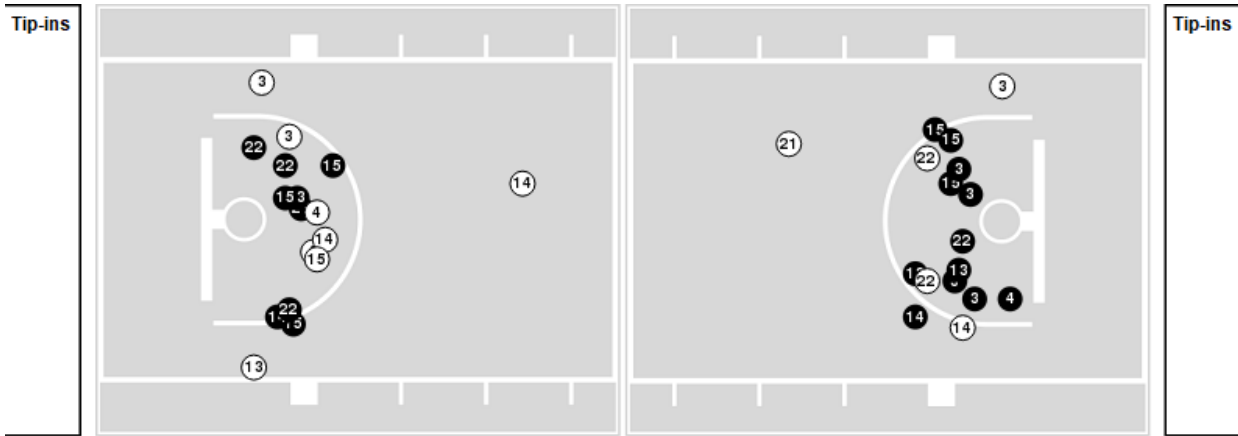

Blow Up Chart

● Made   ○ Missed   N - Player Number

Notre Dame	M/A	%
Field Goals	35/61	57
2 Points	24/40	60
3 Points	11/21	52
Free Throws	9/10	90

Notre Dame	M/A	%
Points in the Paint	42 (21 / 34)	62
Fast Break Points	27 (15/15)	100
Second Chance Points	13 (7/10)	70
Effective FG%	66