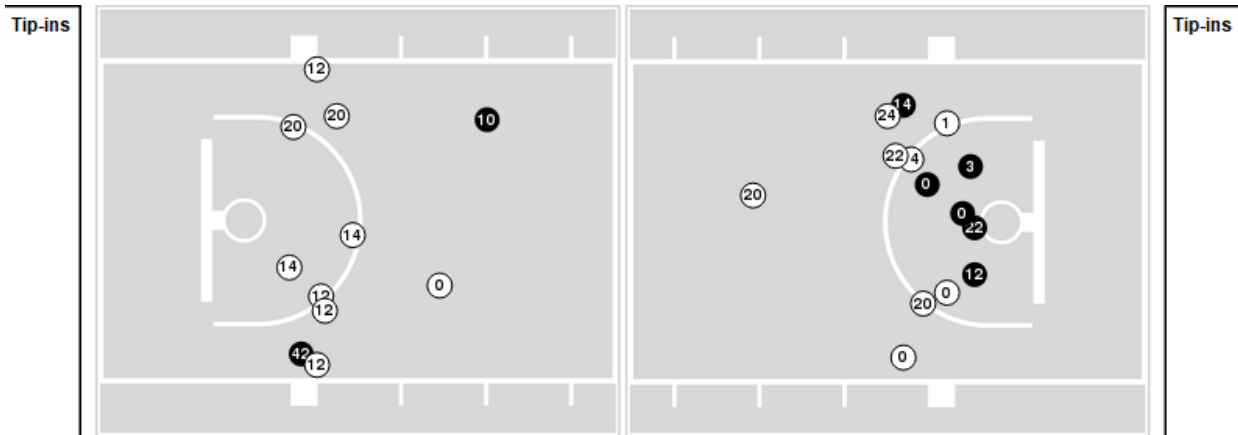

Blow Up Chart

● Made ○ Missed N - Player Number

Ball St.	M/A	%
Field Goals	19/60	32
2 Points	10/35	29
3 Points	9/25	36
Free Throws	12/17	71

Ball St.	M/A	%
Points in the Paint	16 (8 / 24)	33
Fast Break Points	6 (4/7)	57
Second Chance Points	0 (0/2)	0
Effective FG%	39