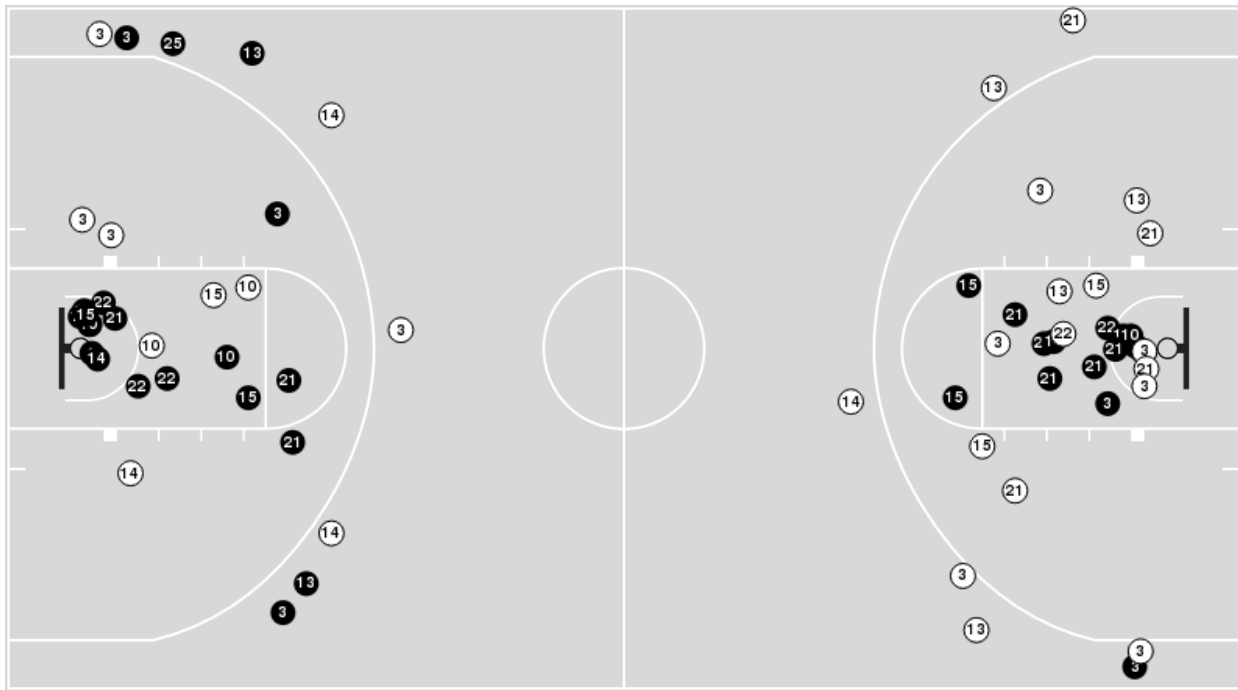

Officials: Karen Preato, Kayla Maxey, Bobby Ray

Players => 2, 3, 4, 5, 10, 11, 13, 14, 15, 21, 22, 25FG Types=>AllResults=>All

Notre Dame

All Field Goals