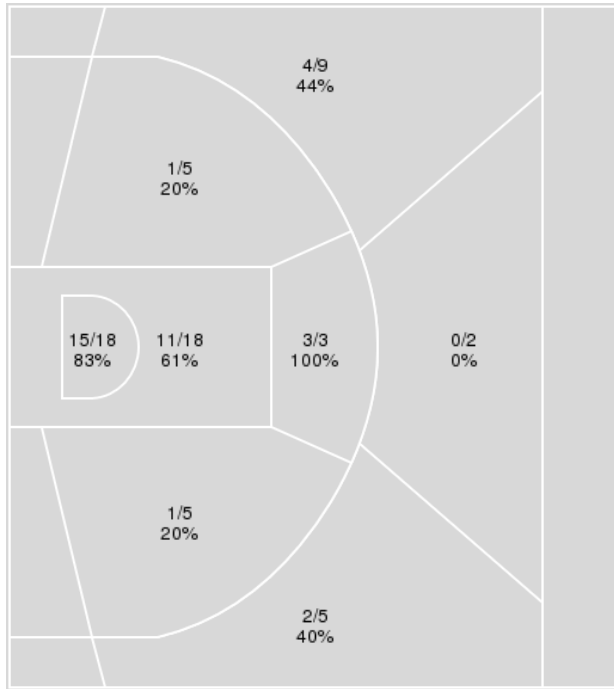

Officials: Karen Preato, Kayla Maxey, Bobby Ray

{ Players => 2, 3, 4, 5, 10, 11, 13, 14, 15, 21, 22, 25; } FG Types => All;
Results => All;

{ Players => 1, 2, 4, 10, 11, 12, 14, 15, 22, 23, 24, 32, 44; } FG Types
=> All; Results => All;

Notre Dame

Lafayette

Notre Dame	M/A	%
Field Goals	37/65	57
2 Points	31/49	63
3 Points	6/16	38
Free Throws	16/22	73

Lafayette	M/A	%
Field Goals	18/57	32
2 Points	13/39	33
3 Points	5/18	28
Free Throws	1/2	50