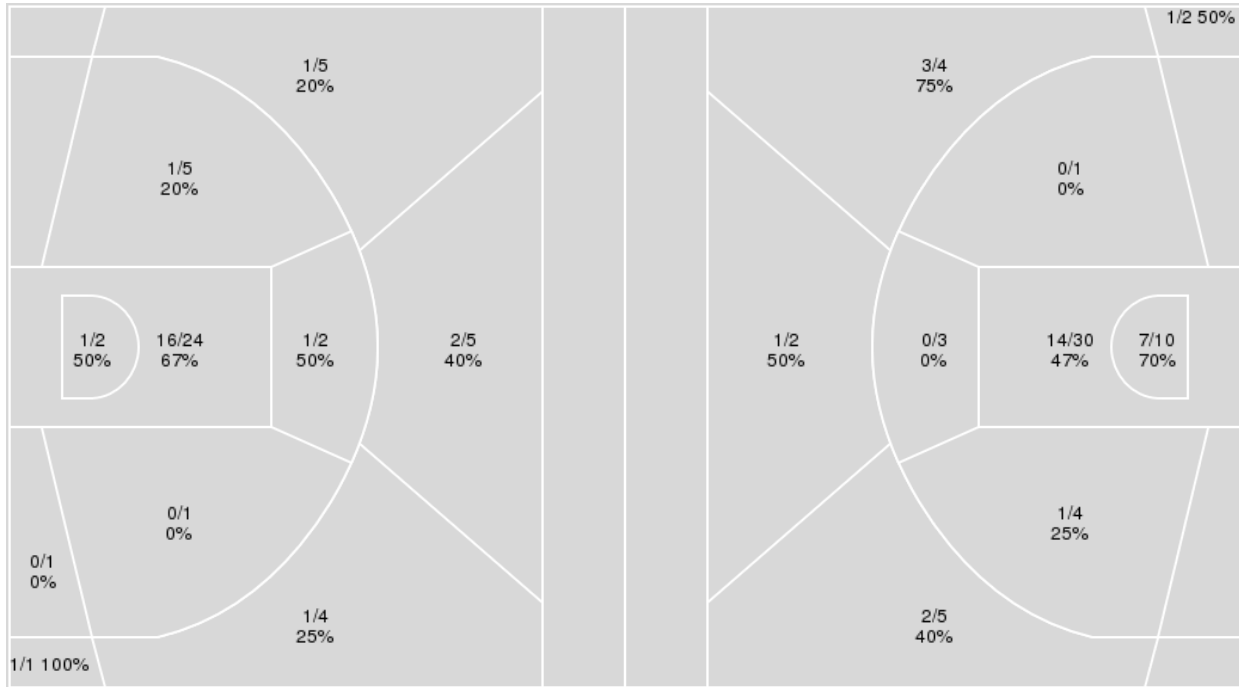

Illinois at Notre Dame

11/18/23 Entertainment & Sports Arena, Washington
2023-24 Women's Basketball

Officials: Karen Preato, Nykeshia Thompson, Angel Kent

{ Players => All; } FG Types => All; Results => All;

{ Players => 2, 3, 4, 5, 10, 11, 13, 14, 15, 21, 22, 25; } FG Types => All;
Results => All;

Illinois

Notre Dame

Illinois	M/A	%
Field Goals	24/50	48
2 Points	19/35	54
3 Points	5/15	33
Free Throws	15/21	71

Notre Dame	M/A	%
Field Goals	29/61	48
2 Points	22/48	46
3 Points	7/13	54
Free Throws	14/20	70