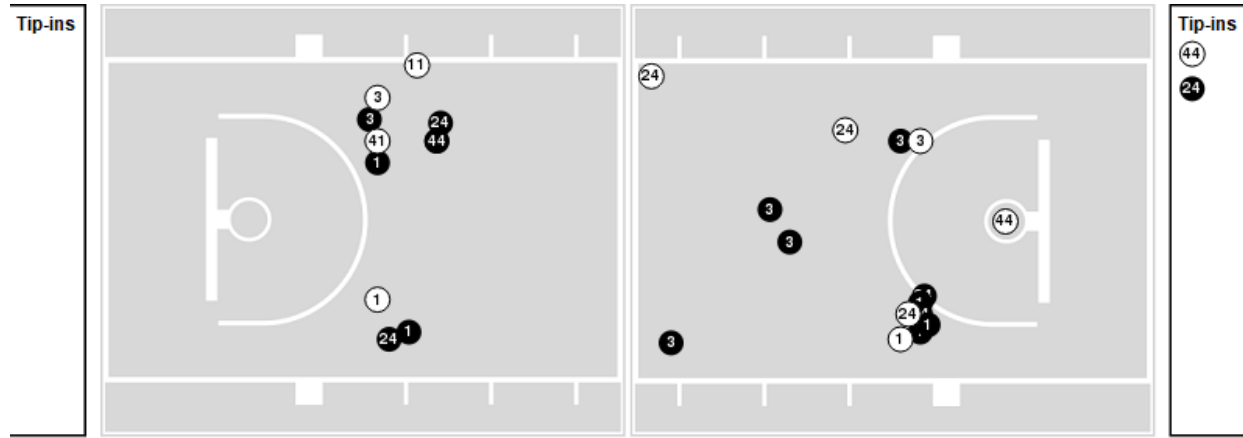

Blow Up Chart

● Made ○ Missed N - Player Number

Illinois	M/A	%
Field Goals	24/50	48
2 Points	19/35	54
3 Points	5/15	33
Free Throws	15/21	71

Illinois	M/A	%
Points in the Paint	34 (17 / 26)	65
Fast Break Points	3 (3/4)	75
Second Chance Points	5 (3/8)	38
Effective FG%	53