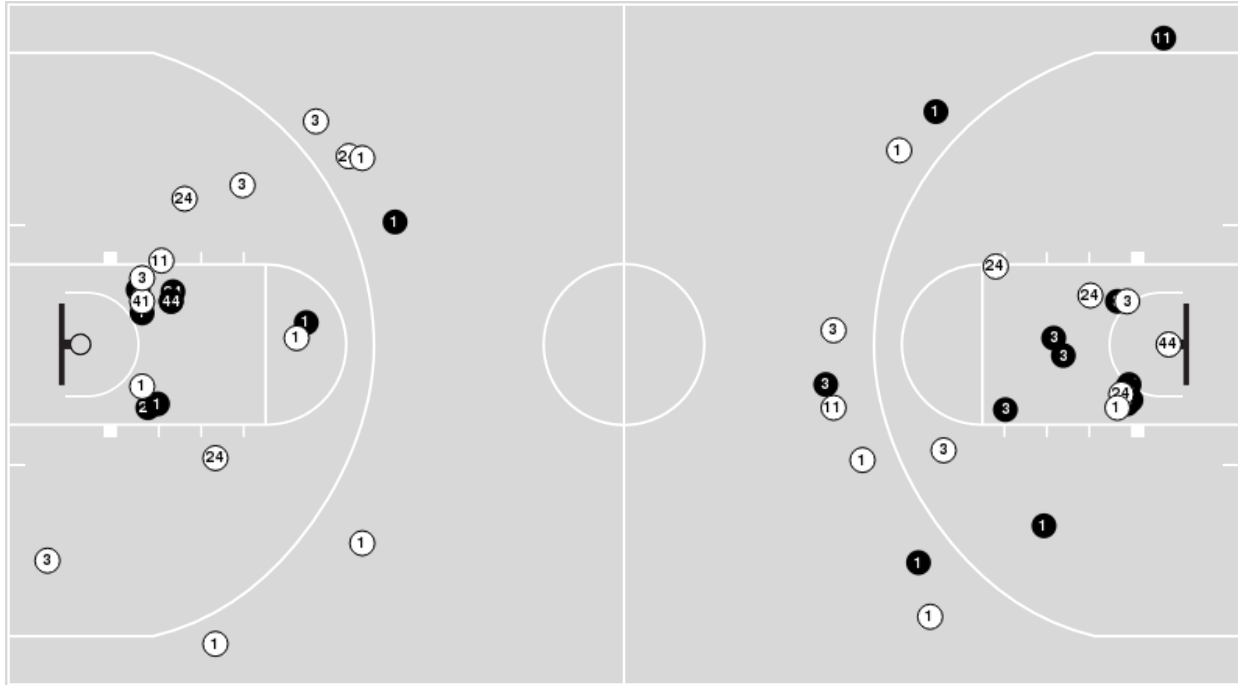

Officials: Karen Preato, Nykeshia Thompson, Angel Kent

Players => AllFG Types=>AllResults=>All
Illinois

All Field Goals