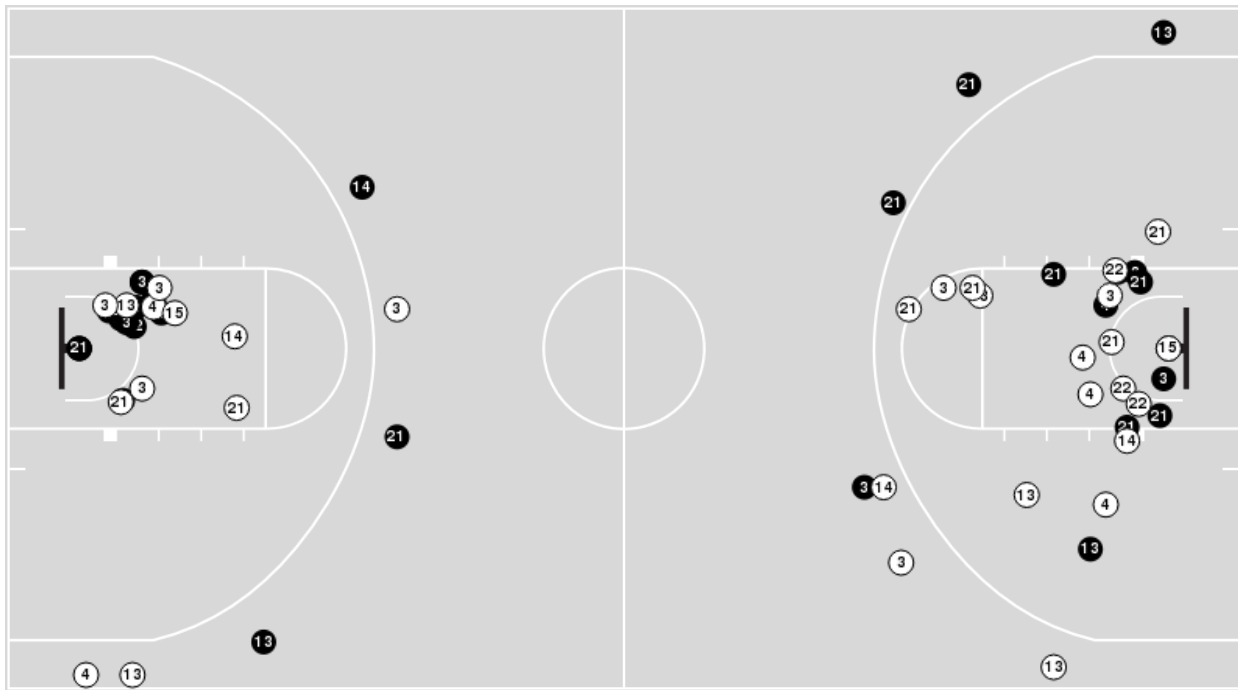

Illinois at Notre Dame

11/18/23 Entertainment & Sports Arena, Washington
2023-24 Women's Basketball

Officials: Karen Preato, Nykeshia Thompson, Angel Kent

Players => 2, 3, 4, 5, 10, 11, 13, 14, 15, 21, 22, 25FG Types=>AllResults=>All

Notre Dame

All Field Goals