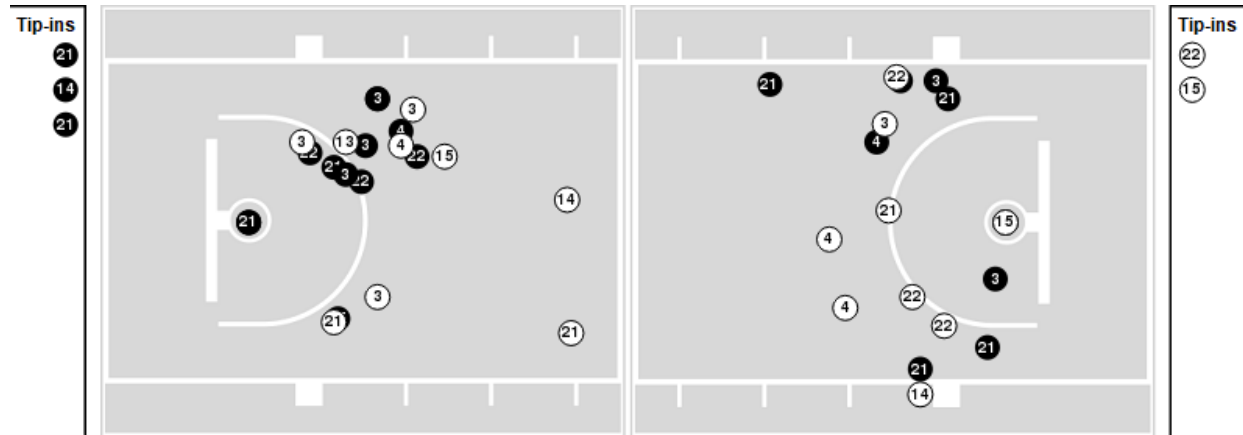

Officials: Karen Preato, Nykeshia Thompson, Angel Kent

Players => 2, 3, 4, 5, 10, 11, 13, 14, 15, 21, 22, 25FG Types=>AllResults=>All

**Notre Dame**

**All Field Goals**

**Blow Up Chart**

● Made    ○ Missed    N - Player Number