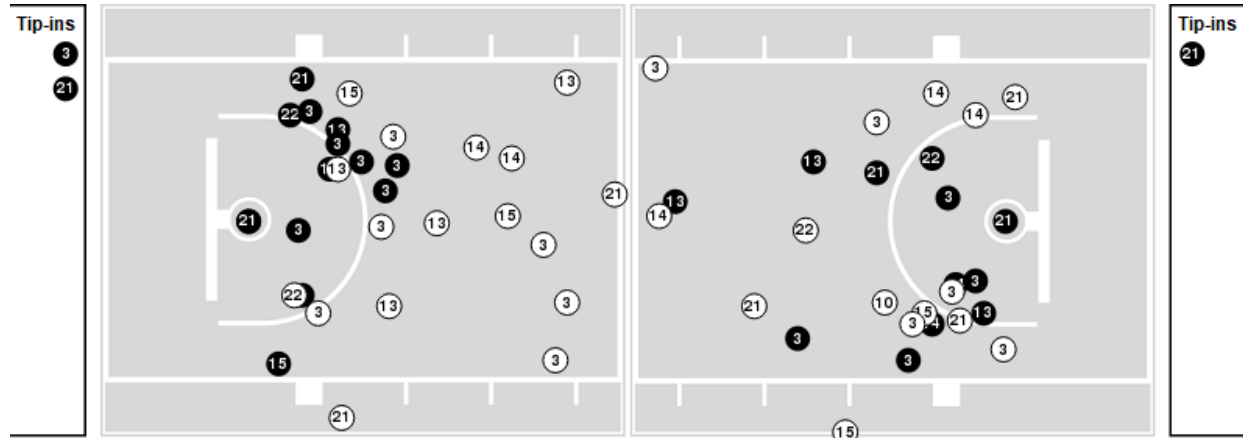

Blow Up Chart

● Made ○ Missed N - Player Number

Notre Dame	M/A	%
Field Goals	33/72	46
2 Points	28/61	46
3 Points	5/11	45
Free Throws	10/10	100

Notre Dame	M/A	%
Points in the Paint	52 (26 / 55)	47
Fast Break Points	28 (16/16)	100
Second Chance Points	10 (5/11)	45
Effective FG%	49