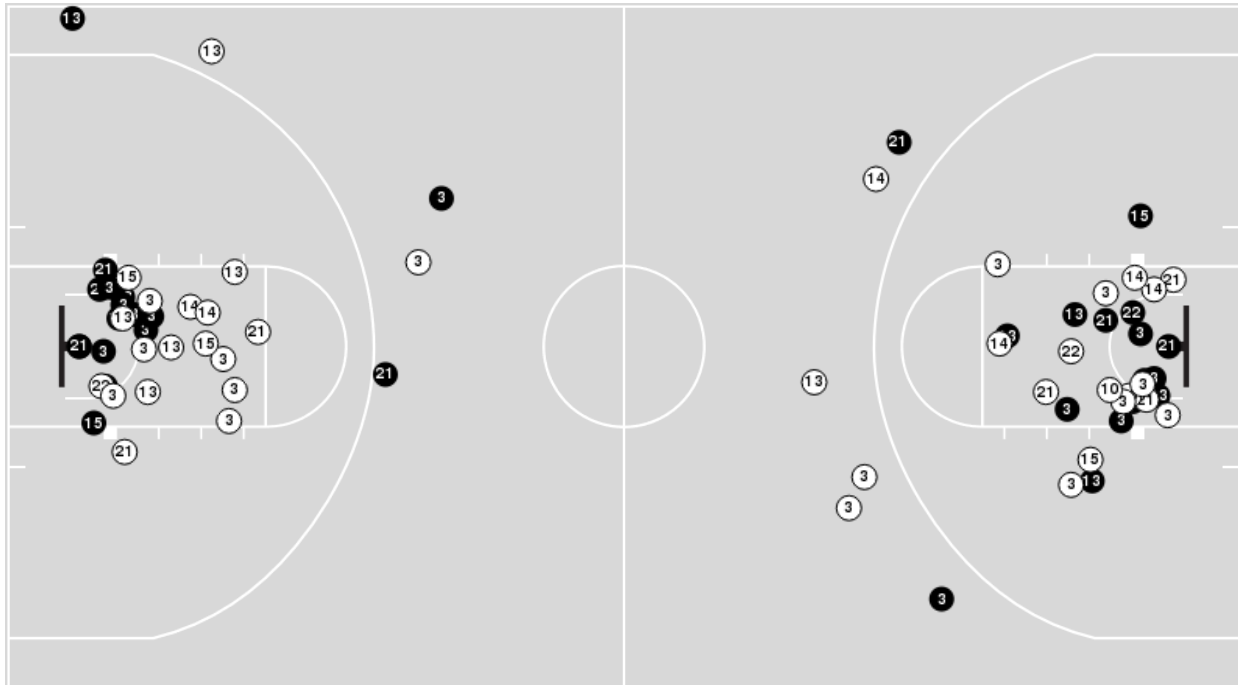

Players => 0, 2, 3, 4, 5, 10, 11, 13, 14, 15, 21, 22, 25FG Types=>AllResults=>All

Notre Dame

All Field Goals