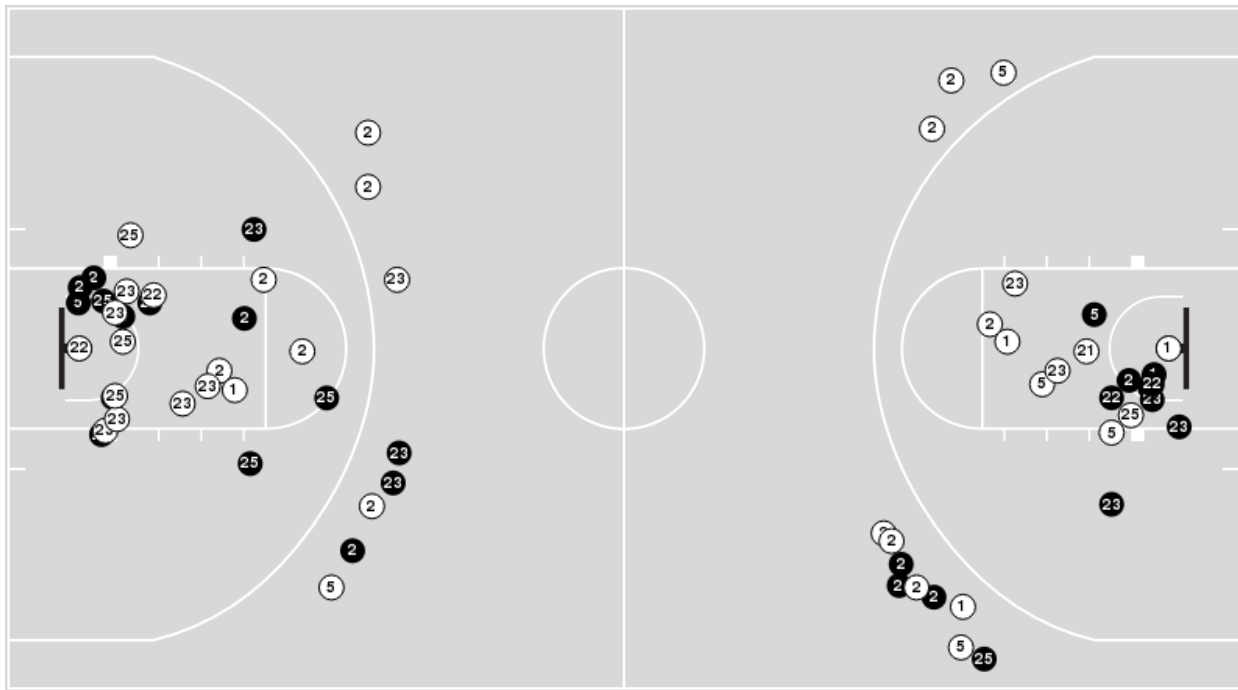

Players => AllFG Types=>AllResults=>All

Syracuse

All Field Goals