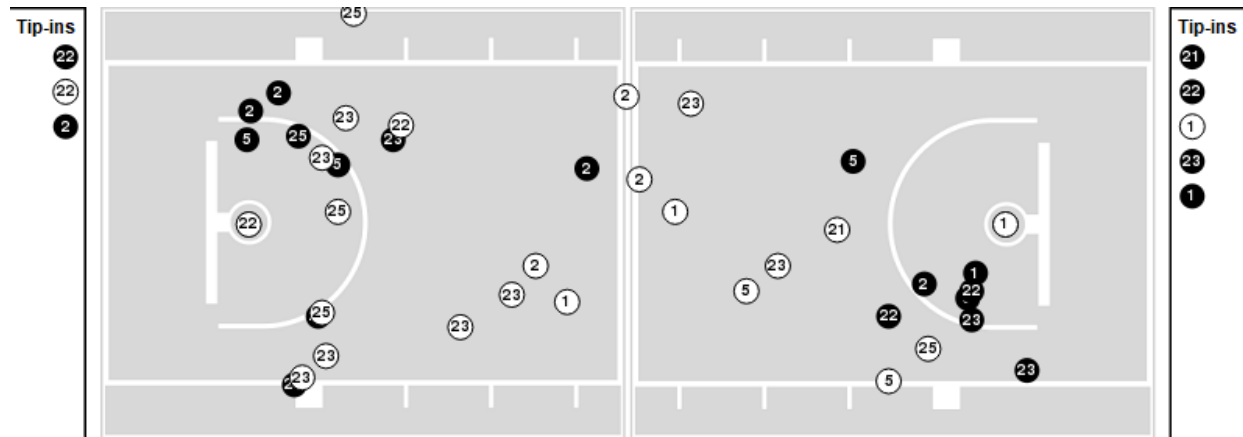

Blow Up Chart

● Made ○ Missed N - Player Number

Syracuse	M/A	%
Field Goals	34/71	48
2 Points	27/51	53
3 Points	7/20	35
Free Throws	11/16	69

Syracuse	M/A	%
Points in the Paint	44 (22 / 42)	52
Fast Break Points	26 (15/17)	88
Second Chance Points	18 (9/17)	53
Effective FG%	53