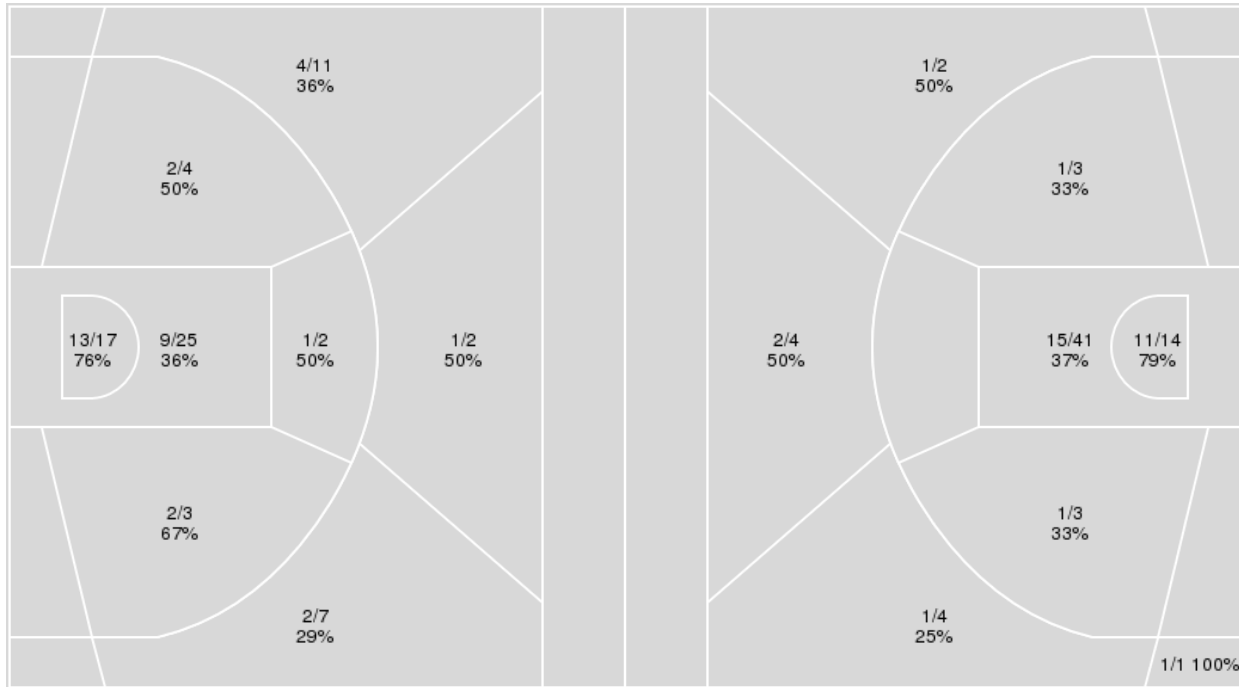

Officials: Maj Forsberg, Billy Smith, Jules Gallien

{ Players => All; } FG Types => All; Results => All;

{ Players => 0, 2, 3, 4, 5, 10, 11, 13, 14, 15, 21, 22, 25; } FG Types => All; Results => All;

Syracuse

Notre Dame

Syracuse	M/A	%
Field Goals	34/71	48
2 Points	27/51	53
3 Points	7/20	35
Free Throws	11/16	69

Notre Dame	M/A	%
Field Goals	33/72	46
2 Points	28/61	46
3 Points	5/11	45
Free Throws	10/10	100