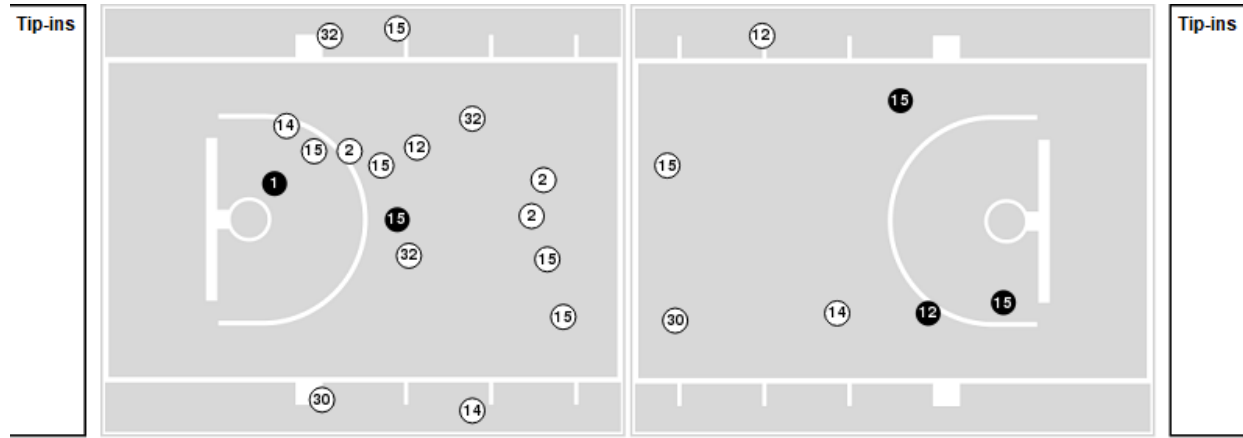

**Officials:** Talisa Green, Mark Berger, Erika Herriman

Players => 1, 2, 5, 10, 11, 12, 14, 15, 30, 31, 32, 33, 40FG Types=>AllResults=>All

**Chicago St.**

**All Field Goals**

**Blow Up Chart**

● Made    ○ Missed    N - Player Number