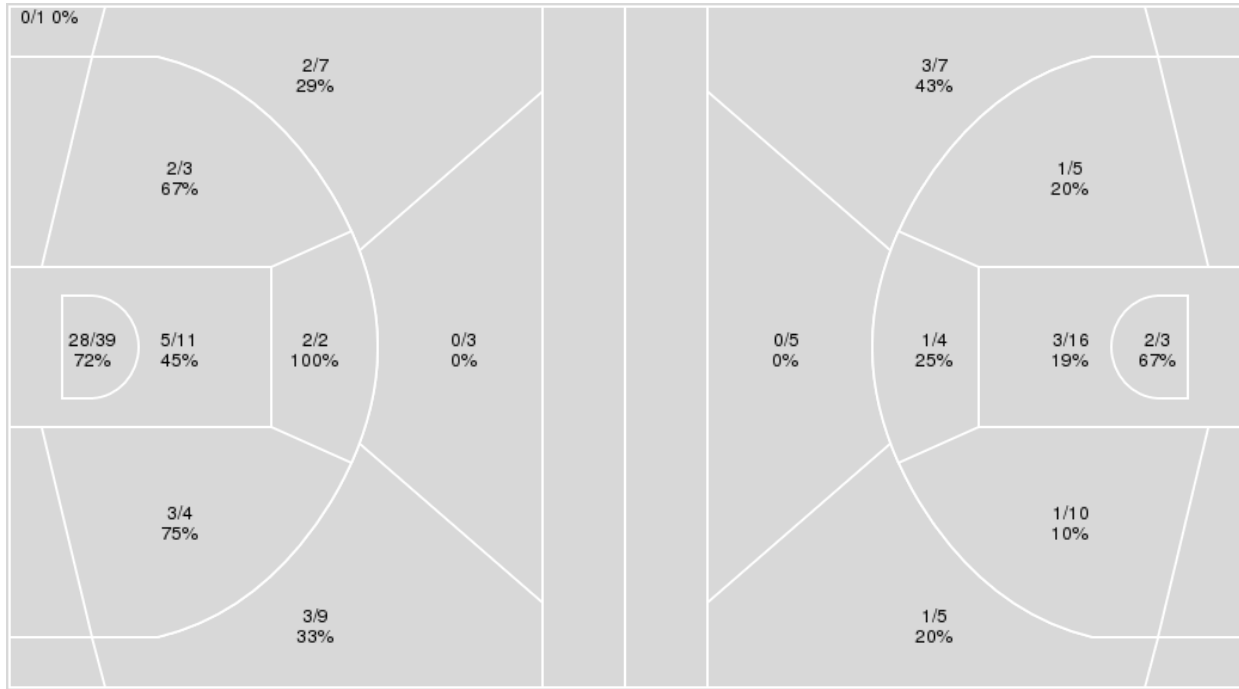

Officials: Talisa Green, Mark Berger, Erika Herriman

{ Players => 2, 3, 4, 5, 10, 11, 13, 14, 15, 21, 22, 25; } FG Types => All;
Results => All;

{ Players => 1, 2, 5, 10, 11, 12, 14, 15, 30, 31, 32, 33, 40; } FG Types
=> All; Results => All;

Notre Dame

Chicago St.

Notre Dame	M/A	%
Field Goals	45/79	57
2 Points	40/59	68
3 Points	5/20	25
Free Throws	18/27	67

Chicago St.	M/A	%
Field Goals	12/55	22
2 Points	8/38	21
3 Points	4/17	24
Free Throws	7/9	78