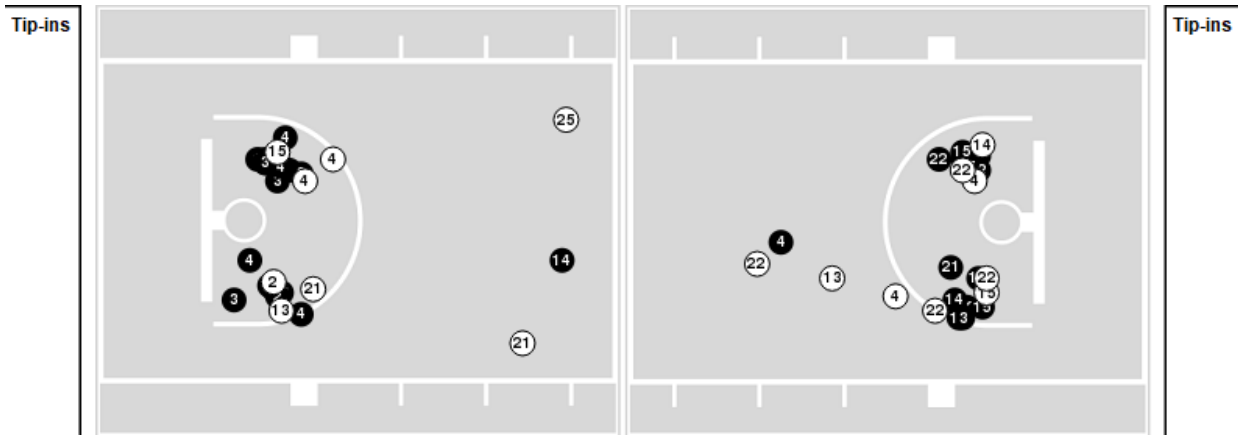

**Officials:** Talisa Green, Mark Berger, Erika Herriman

Players => 2, 3, 4, 5, 10, 11, 13, 14, 15, 21, 22, 25FG Types=>AllResults=>All

**Notre Dame**

**All Field Goals**

**Blow Up Chart**

● Made ○ Missed N - Player Number