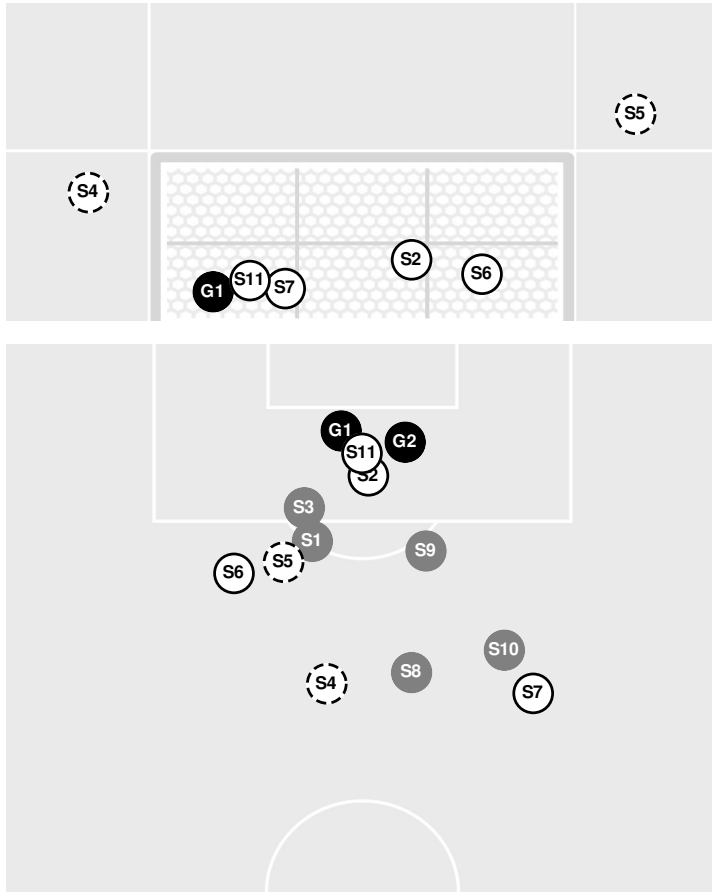

CLEMSON 0, NOTRE DAME 1

Officials: Nicole Green, Jake Brochu, Steve Besk, Carlos Leyva

		1st Half	2nd Half
Shots by Half Intervals	Fighting Irish	5	8
	Tigers	3	5

Shot Chart

FIGHTING IRISH

TIGERS

(S) Shot Off Target (S) Shot On Target (S) Blocked (G) Goal / Own Goal