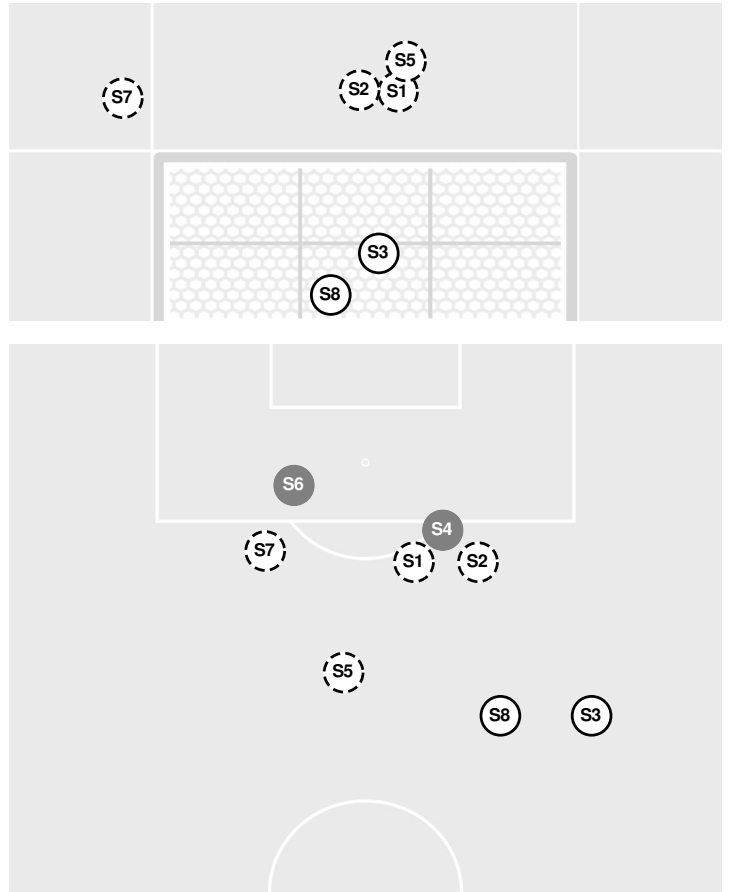

CLEMSON 0, NOTRE DAME 1

Officials: Nicole Green, Jake Brochu, Steve Besk, Carlos Leyva

		1st Half	2nd Half
Shots by Half Intervals	Fighting Irish	5	8
	Tigers	3	5

Shot Chart

FIGHTING IRISH

TIGERS

(S) Shot Off Target (S) Shot On Target (S) Blocked (G) Goal / Own Goal