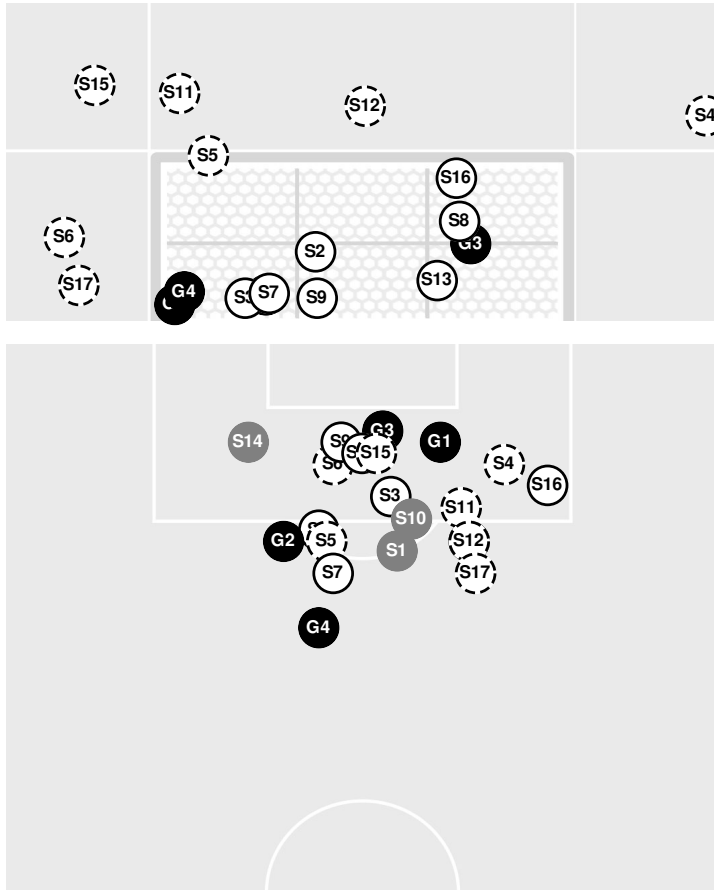

- 76:29 Shot by Seminoles Alagoa, Maria WIDE LEFT.
- 77:18 GOAL by Seminoles Nesbeth, Leilanni, Assist by Pais, Leah, goal number 2 for season.

NOTRE DAME 0, FLORIDA ST. 2

- 77:49 Seminoles substitution: Garcia, Olivia for Echegini, Onyi.
- 77:49 Fighting Irish substitution: Fisher, Sophia for Van Zanten, Kiki.
- 79:36 Shot by Seminoles Zipay, Kaitlyn, SAVE Olofson, Atlee.
- 82:44 Seminoles substitution: Taitano, Maggie for Iwai, Ran.
- 82:44 Seminoles substitution: Nourse, Peyton for Nesbeth, Leilanni.
- 82:44 Fighting Irish substitution: Ying, Chayse for Logan, Clare.
- 82:44 Fighting Irish substitution: Ronan, Kaylie for Mercado, Maddie.
- 82:44 Fighting Irish substitution: Weiss, Audrey for Ospeck, Ellie.
- 86:10 Shot by Seminoles Alagoa, Maria WIDE LEFT.
- 86:48 Foul on Florida St..
- 88:21 Corner kick by Fighting Irish [88:21].
- 90:00 End of period [90:00].

NOTRE DAME 0, FLORIDA ST. 2

Officials: Corey Rockwell, Chris McCorkhill, Mersid Turjacanin, Mario Maric

Shots by Half Intervals	Seminoles	1st Half	2nd Half
		9	12
	Fighting Irish	6	1

Shot Chart

SEMINOLES

FIGHTING IRISH

S Shot Off Target
 S Shot On Target
 S Blocked
 G Goal / Own Goal

Shot Summary

Official Soccer Shot Chart - Final
Notre Dame vs Florida St.
10/12/2023 Seminole Soccer Complex, Tallahassee
2023-24 Women's Soccer