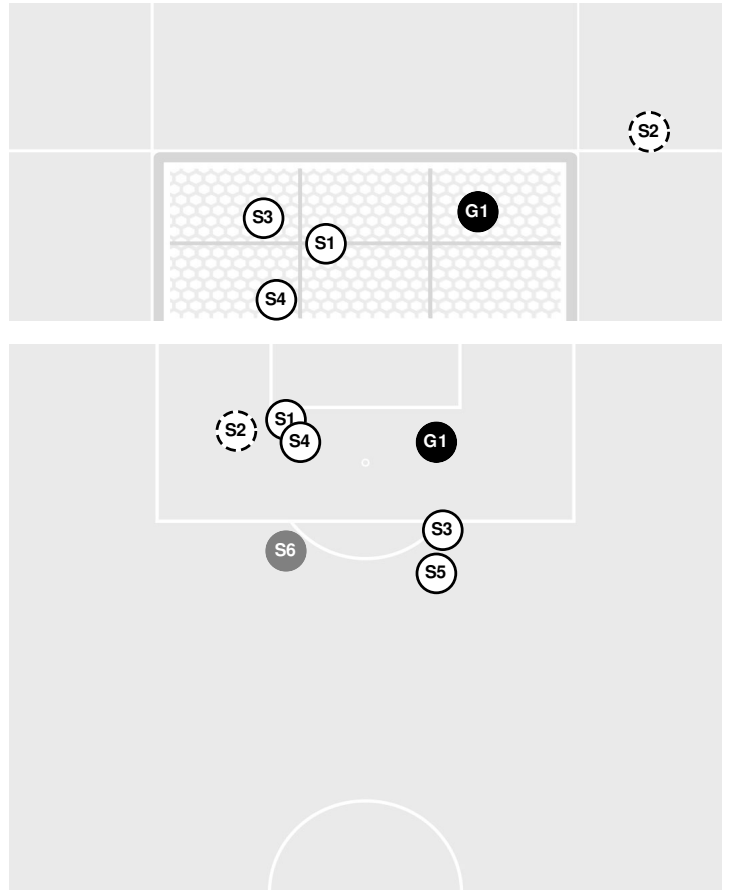

- 76:29 Shot by Seminoles Alagoa, Maria WIDE LEFT.
- 77:18 GOAL by Seminoles Nesbeth, Leilanni, Assist by Pais, Leah, goal number 2 for season.

NOTRE DAME 0, FLORIDA ST. 2

- 77:49 Seminoles substitution: Garcia, Olivia for Echegini, Onyi.
- 77:49 Fighting Irish substitution: Fisher, Sophia for Van Zanten, Kiki.
- 79:36 Shot by Seminoles Zipay, Kaitlyn, SAVE Olofson, Atlee.
- 82:44 Seminoles substitution: Taitano, Maggie for Iwai, Ran.
- 82:44 Seminoles substitution: Nourse, Peyton for Nesbeth, Leilanni.
- 82:44 Fighting Irish substitution: Ying, Chayse for Logan, Clare.
- 82:44 Fighting Irish substitution: Ronan, Kaylie for Mercado, Maddie.
- 82:44 Fighting Irish substitution: Weiss, Audrey for Ospeck, Ellie.
- 86:10 Shot by Seminoles Alagoa, Maria WIDE LEFT.
- 86:48 Foul on Florida St..
- 88:21 Corner kick by Fighting Irish [88:21].
- 90:00 End of period [90:00].

NOTRE DAME 0, FLORIDA ST. 2

Officials: Corey Rockwell, Chris McCorkhill, Mersid Turjacanin, Mario Maric

Shots by Half Intervals	Seminoles	1st Half	2nd Half
		9	12
	Fighting Irish	6	1

Shot Chart

SEMINOLES

FIGHTING IRISH

S Shot Off Target
 S Shot On Target
 S Blocked
 G Goal / Own Goal

Shot Summary

Official Soccer Shot Chart - Final
Notre Dame vs Florida St.
10/12/2023 Seminole Soccer Complex, Tallahassee
2023-24 Women's Soccer