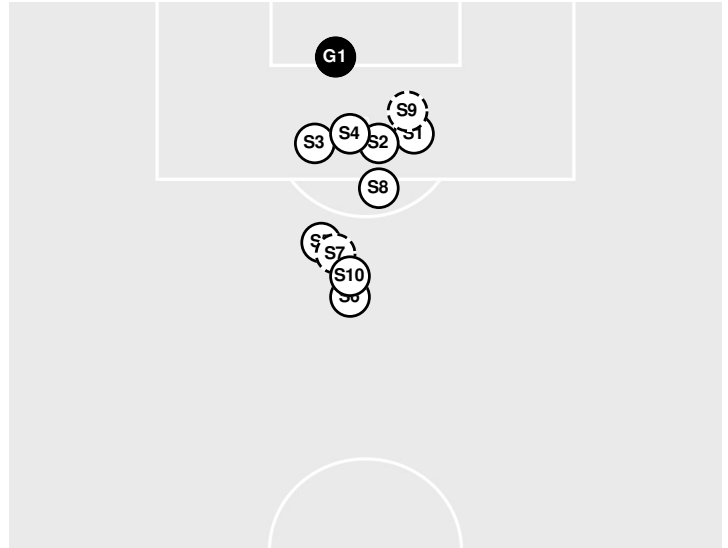

BOSTON COLLEGE 0, NOTRE DAME 2

- 89:42 Corner kick by Eagles [89:42].
- 90:00 End of period [90:00].

BOSTON COLLEGE 0, NOTRE DAME 2

Official Soccer Shot Chart - Final
Boston College vs Notre Dame

10/5/2023 Alumni Stadium, South Bend
 2023-24 Women's Soccer

Match Time: 7:00 PM
Match Duration: 01:28
Attendance: 307

Officials: Nicole Green, Steve Besk, Jake Brochu, Joshua Overmyer

		1st Half	2nd Half
Shots by Half Intervals	Fighting Irish	8	9
	Eagles	5	6

Shot Chart

FIGHTING IRISH

EAGLES

(S) Shot Off Target
 (S) Shot On Target
 (S) Blocked
 (G) Goal / Own Goal

Shot Summary

Official Soccer Shot Chart - Final
Boston College vs Notre Dame
 10/5/2023 Alumni Stadium, South Bend
 2023-24 Women's Soccer