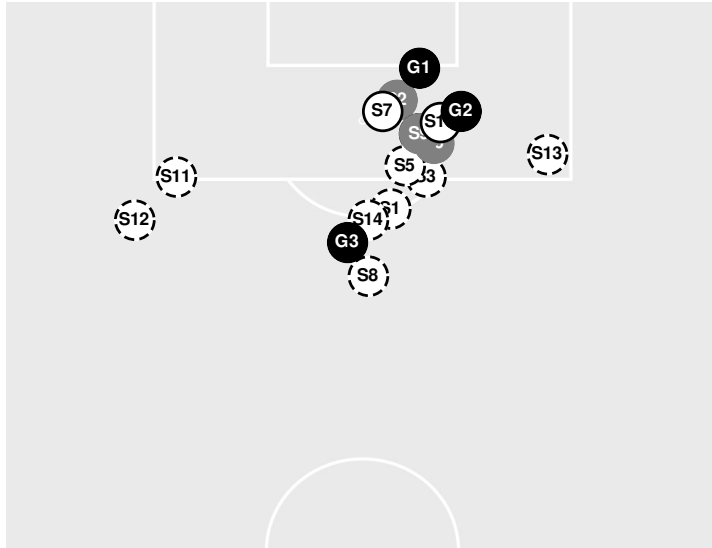

BOSTON COLLEGE 0, NOTRE DAME 2

- 89:42 Corner kick by Eagles [89:42].
- 90:00 End of period [90:00].

BOSTON COLLEGE 0, NOTRE DAME 2

Official Soccer Shot Chart - Final
Boston College vs Notre Dame

10/5/2023 Alumni Stadium, South Bend
 2023-24 Women's Soccer

Match Time: 7:00 PM
Match Duration: 01:28
Attendance: 307

Officials: Nicole Green, Steve Besk, Jake Brochu, Joshua Overmyer

		1st Half	2nd Half
Shots by Half Intervals	Fighting Irish	8	9
	Eagles	5	6

Shot Chart

FIGHTING IRISH

EAGLES

(S) Shot Off Target
 (S) Shot On Target
 (S) Blocked
 (G) Goal / Own Goal

Shot Summary

Official Soccer Shot Chart - Final
Boston College vs Notre Dame
 10/5/2023 Alumni Stadium, South Bend
 2023-24 Women's Soccer