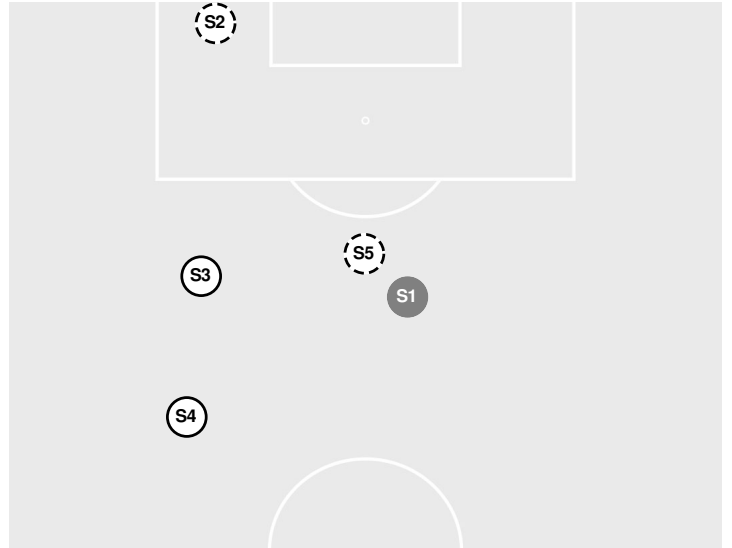

Official Soccer Shot Chart - Final
Louisville vs Notre Dame
9/30/2023 Alumni Stadium, South Bend
2023-24 Women's Soccer

Match Time: 7:00 PM
Match Duration: 01:58
Attendance: 450

Officials: Nick Balcer, Donald Williams, Erin Patterson, Fernando Pina

Shots by Half Intervals	Fighting Irish	1st Half	2nd Half	
		Cardinals	14	13
		2	3	

Shot Chart

FIGHTING IRISH

CARDINALS

S Shot Off Target
S Shot On Target
S Blocked
G Goal / Own Goal

Shot Summary