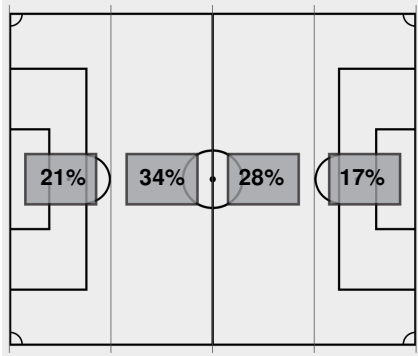

Official Soccer Box Score - Final
Louisville vs Notre Dame
9/30/2023 Alumni Stadium, South Bend
2023-24 Women's Soccer

Match Time: 7:00 PM
Match Duration: 01:58
Attendance: 450

Officials: Nick Balcer, Donald Williams, Erin Patterson, Fernando Pina

Stadium: Alumni Stadium

Officials: Referee: Nick Balcer; Asst. Referee: Donald Williams; Erin Patterson; Alt. Official: Fernando Pina;

Offsides: Louisville 1, Notre Dame 7.

Attacking Direction →

5	TOTAL SHOTS	27
2	SHOTS ON TARGET	11
8	SAVES	2
3	CORNERS	7
1	OFFSIDES	7
2	YELLOW CARDS	0
0	RED CARDS	0
37%	POSSESSION TOTAL	63%