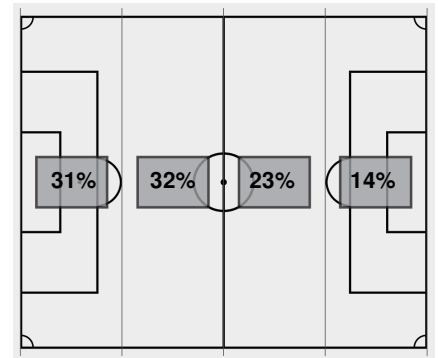

2	TOTAL SHOTS	14
0	SHOTS ON TARGET	6
5	SAVES	0
2	CORNERS	5
0	OFFSIDES	5
2	YELLOW CARDS	0
0	RED CARDS	0
30%	POSSESSION TOTAL	70%

← Attacking Direction

Official's signature

Louisville vs Notre Dame

9/30/2023 Alumni Stadium, South Bend
2023-24 Women's Soccer