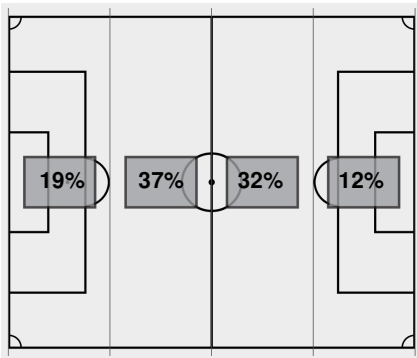

Official Soccer Box Score - First Half

Louisville vs Notre Dame

9/30/2023 Alumni Stadium, South Bend
2023-24 Women's Soccer

Match Time: 7:00 PM

Match Duration: 01:58

Attendance: 450

Officials: Nick Balcer, Donald Williams, Erin Patterson, Fernando Pina

Attacking Direction →

2	TOTAL SHOTS	14
0	SHOTS ON TARGET	6
5	SAVES	0
2	CORNERS	5
0	OFFSIDES	5
2	YELLOW CARDS	0
0	RED CARDS	0
30%	POSSESSION TOTAL	70%