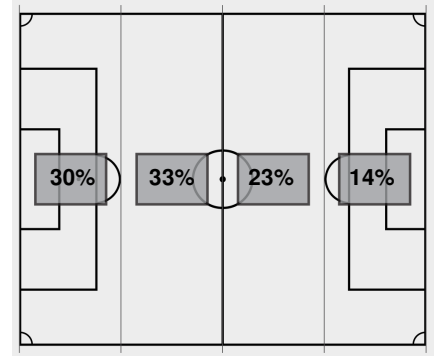

##	Goalkeepers	Dec	Min	GA	Saves
1	Atlee Olofson	W	90:00	0	2

Saves by period	1	2	Total
Cardinals	5	3	8
Fighting Irish	0	2	2

Fouls	1	2	Total
Cardinals	3	5	8
Fighting Irish	1	5	6

Official Soccer Box Score - Final
Louisville vs Notre Dame
 9/30/2023 Alumni Stadium, South Bend
 2023-24 Women's Soccer

Offsides: Louisville 1, Notre Dame 7.

Attacking Direction →

5	TOTAL SHOTS	27
2	SHOTS ON TARGET	11
8	SAVES	2
3	CORNERS	7
1	OFFSIDES	7
2	YELLOW CARDS	0
0	RED CARDS	0
37%	POSSESSION TOTAL	63%

← Attacking Direction