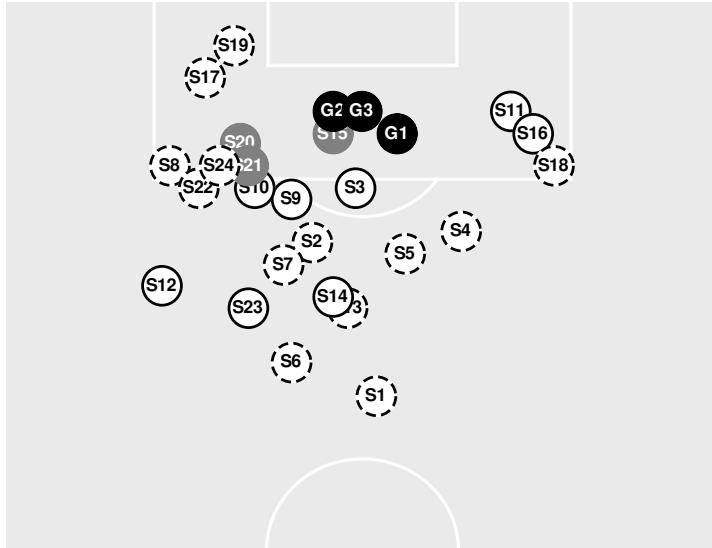

LOUISVILLE 0, NOTRE DAME 2

Official Soccer Shot Chart - Final
Louisville vs Notre Dame
 9/30/2023 Alumni Stadium, South Bend
 2023-24 Women's Soccer

Match Time: 7:00 PM
Match Duration: 01:58
Attendance: 450

Officials: Nick Balcer, Donald Williams, Erin Patterson, Fernando Pina

Shots by Half Intervals	Fighting Irish	1st Half	2nd Half
		Cardinals	14
		2	3

Shot Chart

FIGHTING IRISH

CARDINALS

S Shot Off Target
 S Shot On Target
 S Blocked
 G Goal / Own Goal