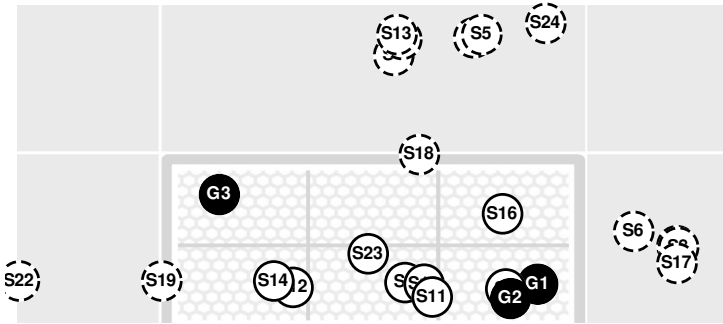

Official Soccer Shot Chart - Final
Louisville vs Notre Dame
9/30/2023 Alumni Stadium, South Bend
2023-24 Women's Soccer

Match Time: 7:00 PM
Match Duration: 01:58
Attendance: 450

Officials: Nick Balcer, Donald Williams, Erin Patterson, Fernando Pina

Shots by Half Intervals	Fighting Irish	1st Half	2nd Half	
		Cardinals	14	13
		2	3	

Shot Chart

FIGHTING IRISH

CARDINALS

S Shot Off Target
S Shot On Target
S Blocked
G Goal / Own Goal

Shot Summary