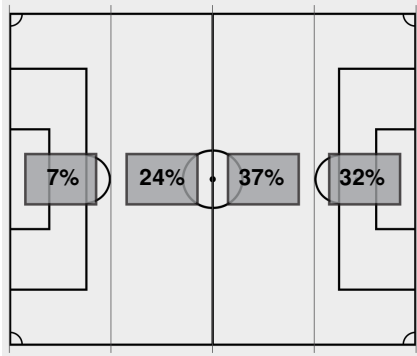

Offsides: Notre Dame 1, Duke 1.

Attacking Direction →

17	TOTAL SHOTS	11
7	SHOTS ON TARGET	3
2	SAVES	5
5	CORNERS	2
1	OFFSIDES	1
2	YELLOW CARDS	1
0	RED CARDS	0
46%	POSSESSION TOTAL	54%

← Attacking Direction