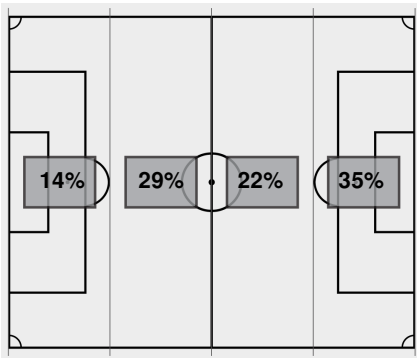

Offsides: Notre Dame 1, Duke 0.

Official Soccer Box Score - First Half

Notre Dame vs Duke

9/21/2023 Koskinen Stadium, Durham
2023-24 Women's Soccer

Match Time: 7:00 PM

Match Duration: 02:00

Attendance: 803

Officials: Brandon Marion, Robert Dail, David McPhun, Kevin Maurer

Attacking Direction →

5	TOTAL SHOTS	5
2	SHOTS ON TARGET	2
1	SAVES	2
3	CORNERS	2
1	OFFSIDES	0
2	YELLOW CARDS	1
0	RED CARDS	0
37%	POSSESSION TOTAL	63%

← Attacking Direction

Official's signature

Notre Dame vs Duke