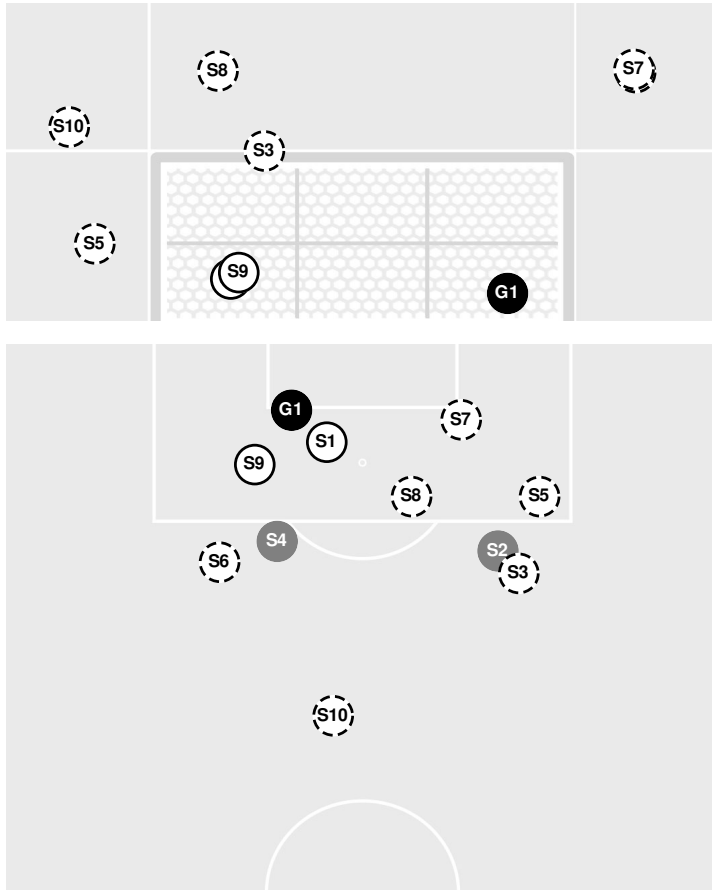

NOTRE DAME 2, DUKE 0

Officials: Brandon Marion, Robert Dail, David McPhun, Kevin Maurer

Shots by Half Intervals	Blue Devils	1st Half	2nd Half
		5	6
	Fighting Irish	5	12

Shot Chart

BLUE DEVILS

FIGHTING IRISH

(S) Shot Off Target (S) Shot On Target (S) Blocked (G) Goal / Own Goal

Shot Summary

Official Soccer Shot Chart - Final
Notre Dame vs Duke
 9/21/2023 Koskinen Stadium, Durham
 2023-24 Women's Soccer

Match Time: 7:00 PM
Match Duration: 02:00
Attendance: 803