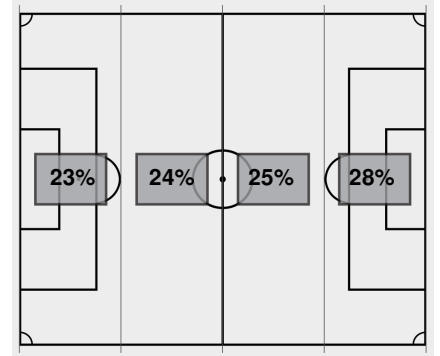

Offsides: Notre Dame 1, Duke 1.

Attacking Direction →

17	TOTAL SHOTS	11
7	SHOTS ON TARGET	3
2	SAVES	5
5	CORNERS	2
1	OFFSIDES	1
2	YELLOW CARDS	1
0	RED CARDS	0
46%	POSSESSION TOTAL	54%

← Attacking Direction