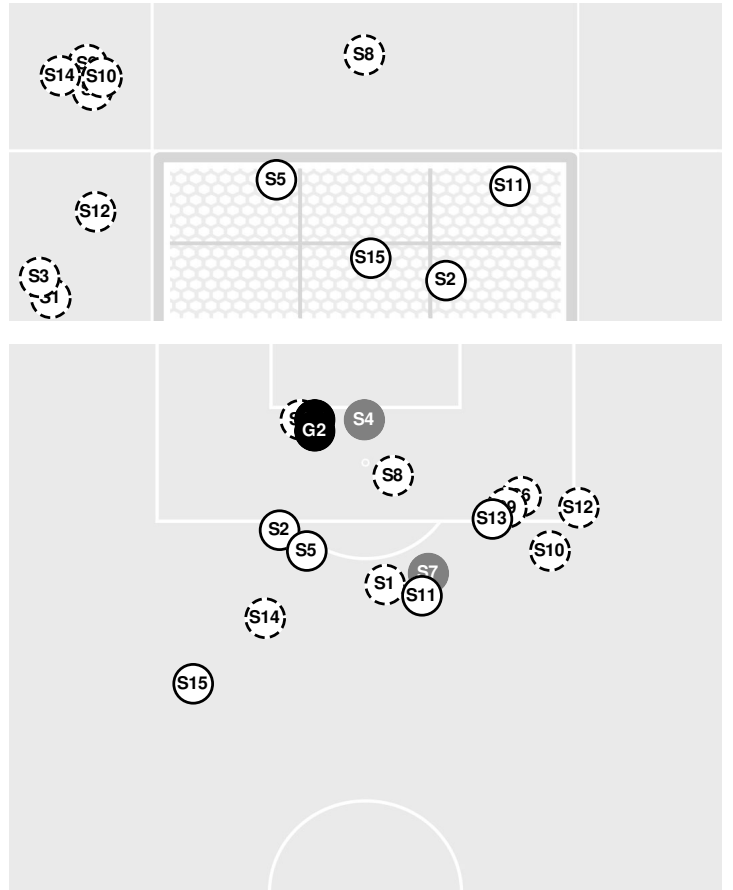

NOTRE DAME 2, DUKE 0

Officials: Brandon Marion, Robert Dail, David McPhun, Kevin Maurer

Shots by Half Intervals	Blue Devils	1st Half	2nd Half
		5	6
	Fighting Irish	5	12

Shot Chart

BLUE DEVILS

FIGHTING IRISH

(S) Shot Off Target (S) Shot On Target (S) Blocked (G) Goal / Own Goal

Shot Summary

Official Soccer Shot Chart - Final
Notre Dame vs Duke
 9/21/2023 Koskinen Stadium, Durham
 2023-24 Women's Soccer

Match Time: 7:00 PM
Match Duration: 02:00
Attendance: 803