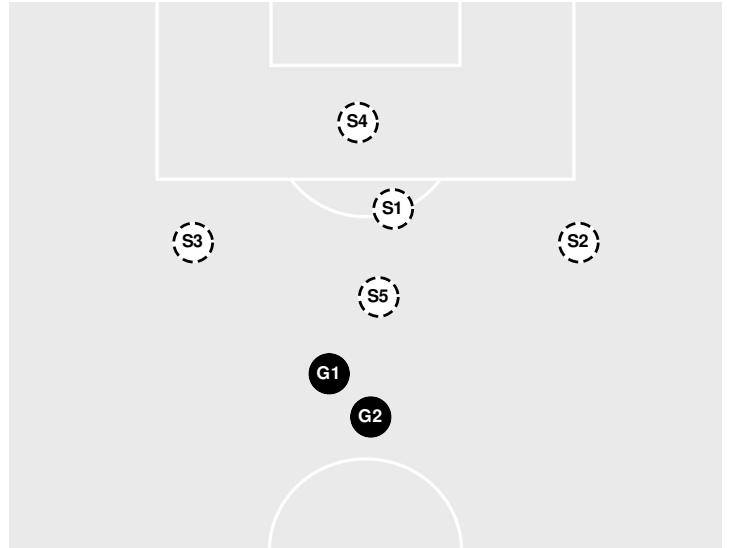

PANTHERS

S Shot Off Target
S Shot On Target
S Blocked
G Goal / Own Goal

Shot Summary