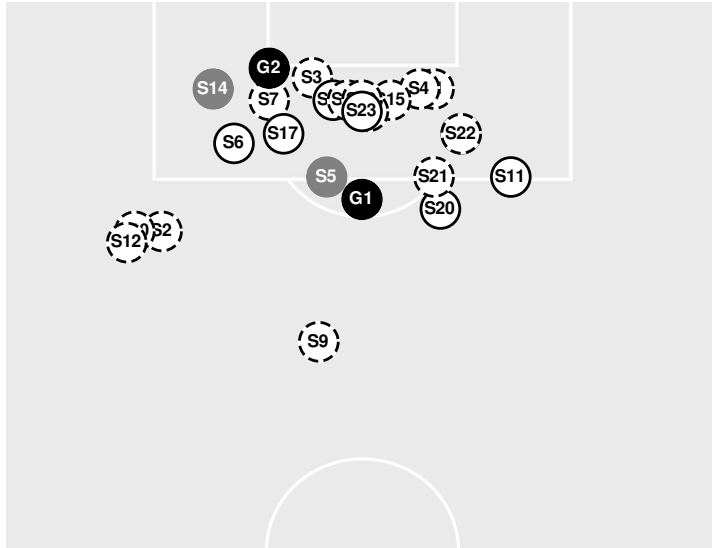

MILWAUKEE 1, NOTRE DAME 2

- 90:00 End of period [90:00].

MILWAUKEE 1, NOTRE DAME 2

Official Soccer Shot Chart - Final
Milwaukee vs Notre Dame
 8/17/2023 Alumni Stadium, South Bend
 2023-24 Women's Soccer

Match Time: 7:00 PM
Match Duration: 01:51
Attendance: 543

Officials: JC Griggs, Eric Burton, Frank Pizana, Abdu Bensalah

Shots by Half Intervals	Fighting Irish Panthers	1st Half	2nd Half
		10 2	15 5

Shot Chart

FIGHTING IRISH

PANTHERS

S Shot Off Target
 S Shot On Target
 S Blocked
 G Goal / Own Goal

Shot Summary

Official Soccer Shot Chart - Final
Milwaukee vs Notre Dame
 8/17/2023 Alumni Stadium, South Bend
 2023-24 Women's Soccer