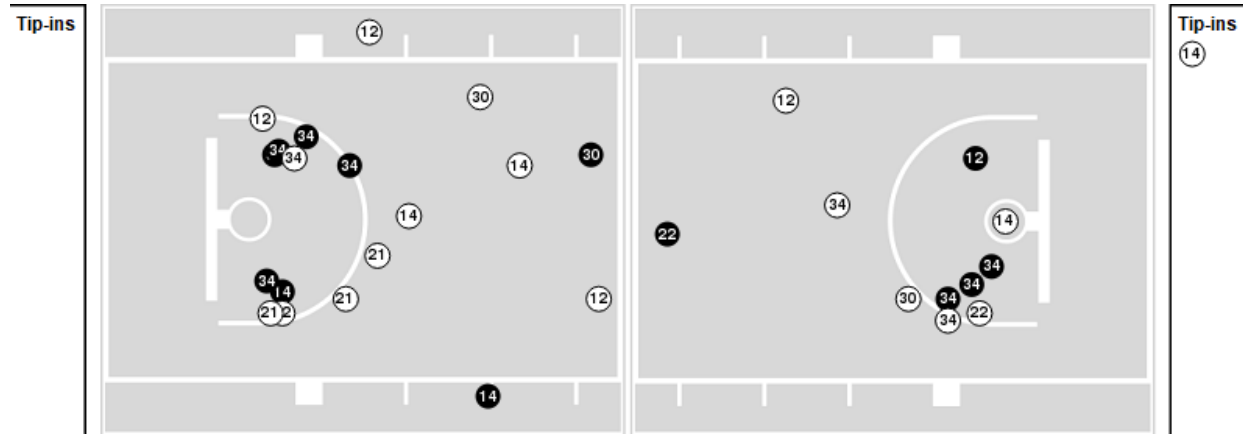

Officials: Bruce Morris, Timothy Bryant, Cara Seggie

Players => 0, 1, 3, 5, 10, 11, 12, 14, 15, 21, 22, 23, 30, 34FG Types=>AllResults=>All

Kent St.

All Field Goals

Blow Up Chart

● Made ○ Missed N - Player Number