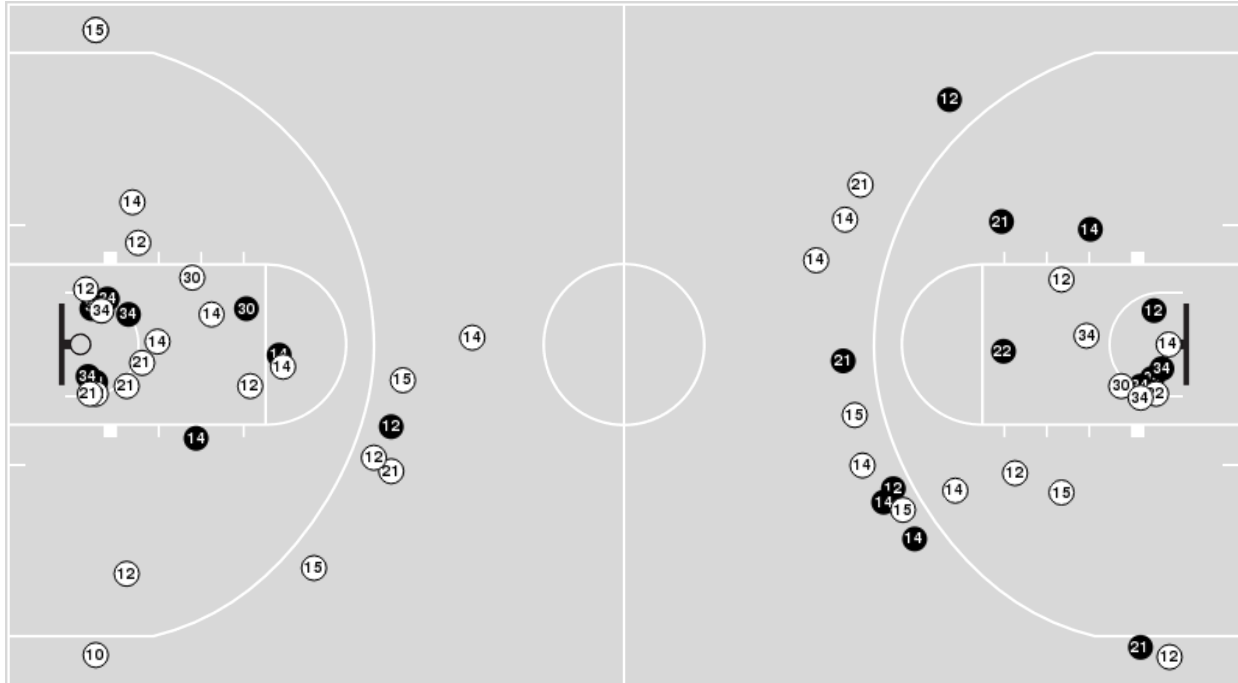

Officials: Bruce Morris, Timothy Bryant, Cara Seggie

Players => 0, 1, 3, 5, 10, 11, 12, 14, 15, 21, 22, 23, 30, 34FG Types=>AllResults=>All

Kent St.

All Field Goals