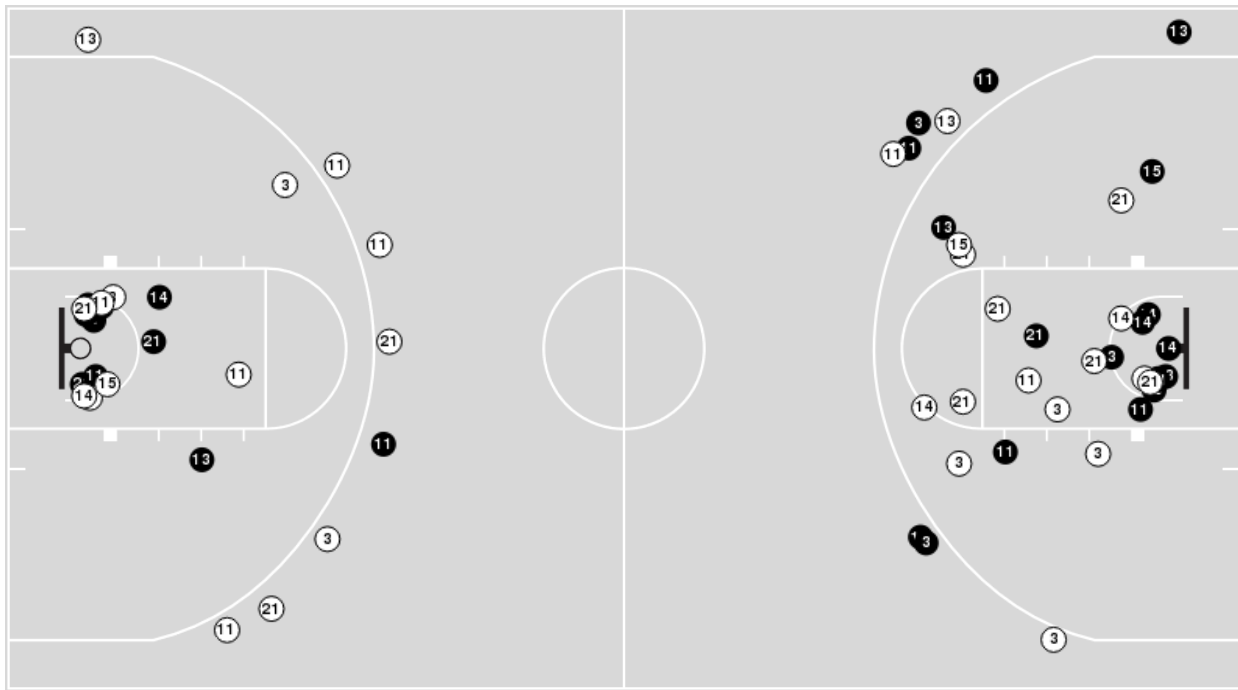

Players => 2, 3, 4, 5, 10, 11, 13, 14, 15, 21, 22, 25FG Types=>AllResults=>All

Notre Dame

All Field Goals