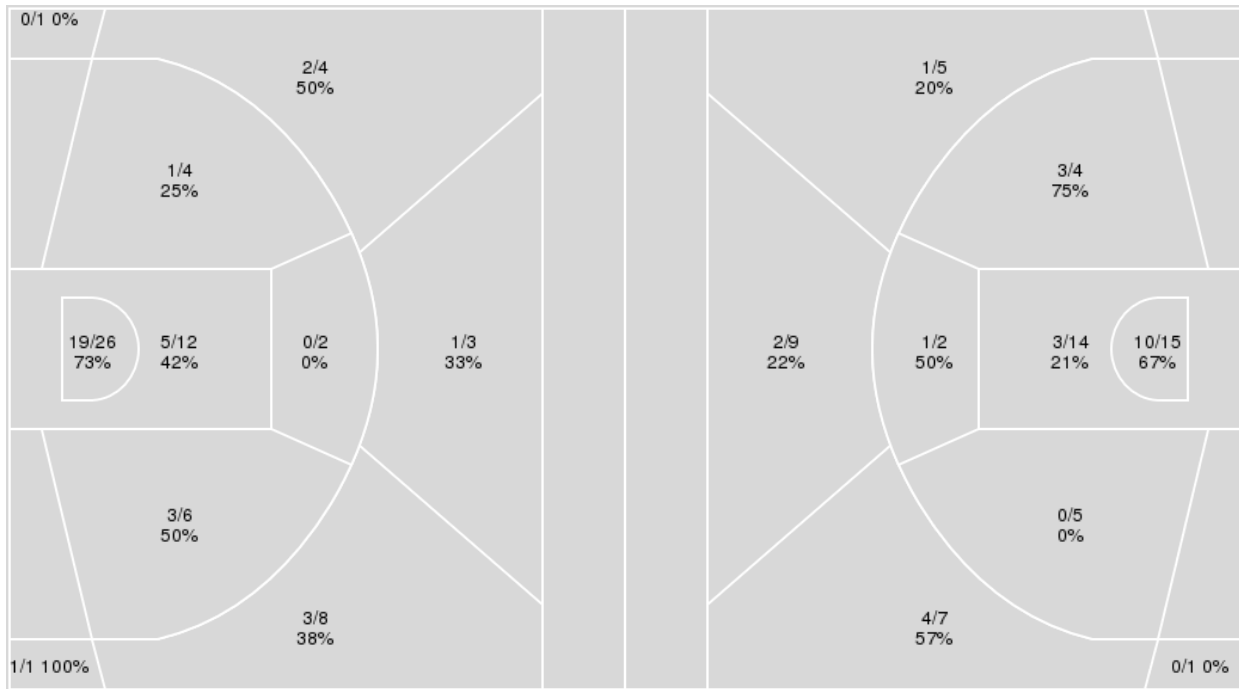

Kent St. at Notre Dame

03/23/24 Purcell Pavilion at the Joyce Center, Notre Dame
2023-24 Women's Basketball

Officials: Bruce Morris, Timothy Bryant, Cara Seggie

{ Players => 2, 3, 4, 5, 10, 11, 13, 14, 15, 21, 22, 25; } FG Types => All;
Results => All;

{ Players => 0, 1, 3, 5, 10, 11, 12, 14, 15, 21, 22, 23, 30, 34; } FG
Types => All; Results => All;

Notre Dame

Kent St.

Notre Dame	M/A	%
Field Goals	35/67	52
2 Points	28/50	56
3 Points	7/17	41
Free Throws	4/9	44

Kent St.	M/A	%
Field Goals	24/62	39
2 Points	17/40	42
3 Points	7/22	32
Free Throws	12/15	80