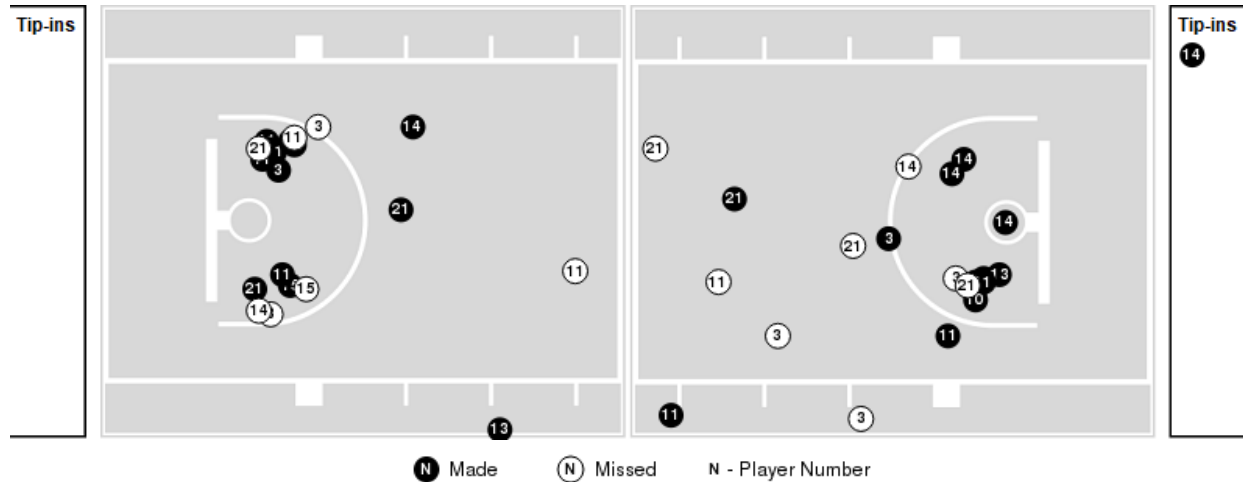

Blow Up Chart

Notre Dame	M/A	%
Field Goals	35/67	52
2 Points	28/50	56
3 Points	7/17	41
Free Throws	4/9	44

Notre Dame	M/A	%
Points in the Paint	48 (24 / 38)	63
Fast Break Points	22 (11/12)	92
Second Chance Points	8 (4/6)	67
Effective FG%	57