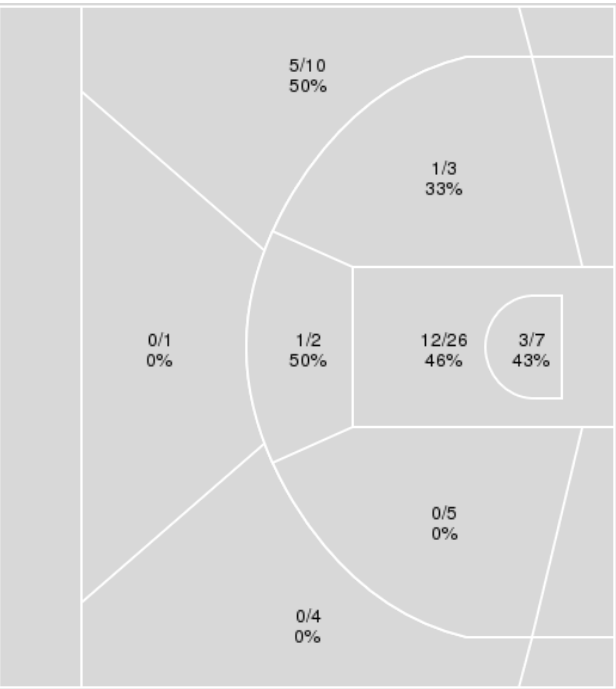

Louisville

Notre Dame	M/A	%
Field Goals	24/59	41
2 Points	19/47	40
3 Points	5/12	42
Free Throws	24/30	80

Louisville	M/A	%
Field Goals	22/58	38
2 Points	17/43	40
3 Points	5/15	33
Free Throws	19/27	70