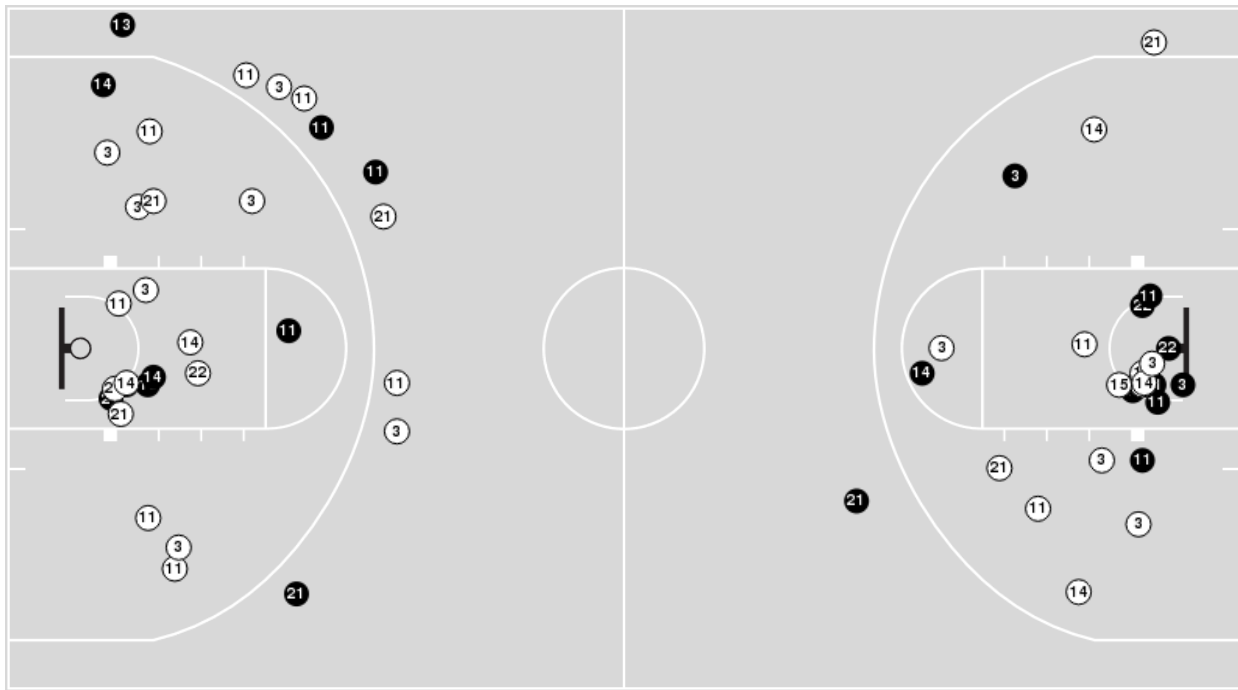

Officials: Karen Preato, Jeff Smith, Katie Lukanich

Players => 2, 3, 4, 5, 10, 11, 13, 14, 15, 21, 22, 25FG Types=>AllResults=>All

Notre Dame

All Field Goals