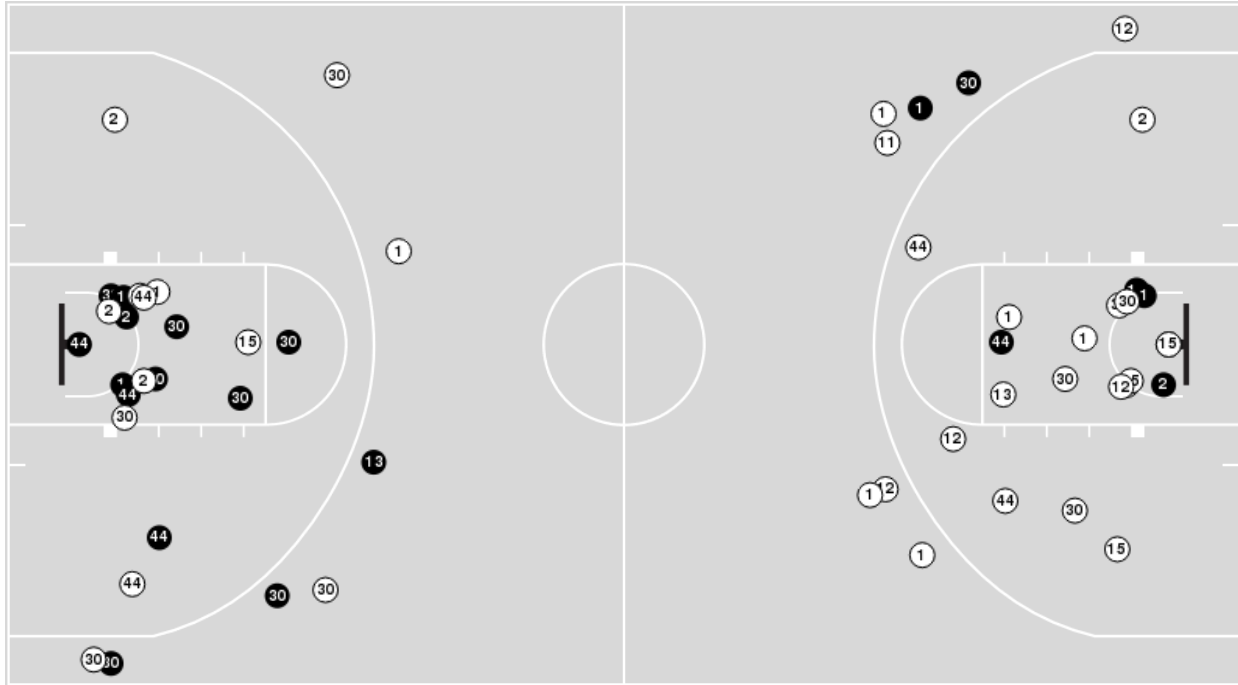

Officials: Karen Preato, Jeff Smith, Katie Lukanich

Players => AllFG Types=>AllResults=>All
Louisville

All Field Goals