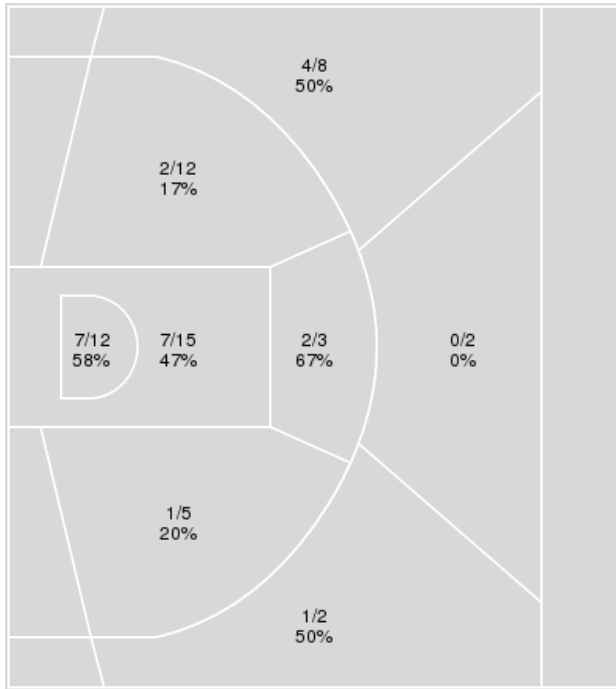

Officials: Karen Preato, Jeff Smith, Katie Lukanich

{ Players => 2, 3, 4, 5, 10, 11, 13, 14, 15, 21, 22, 25; } FG Types => All; { Players => All; } FG Types => All; Results => All;
Results => All;

Notre Dame