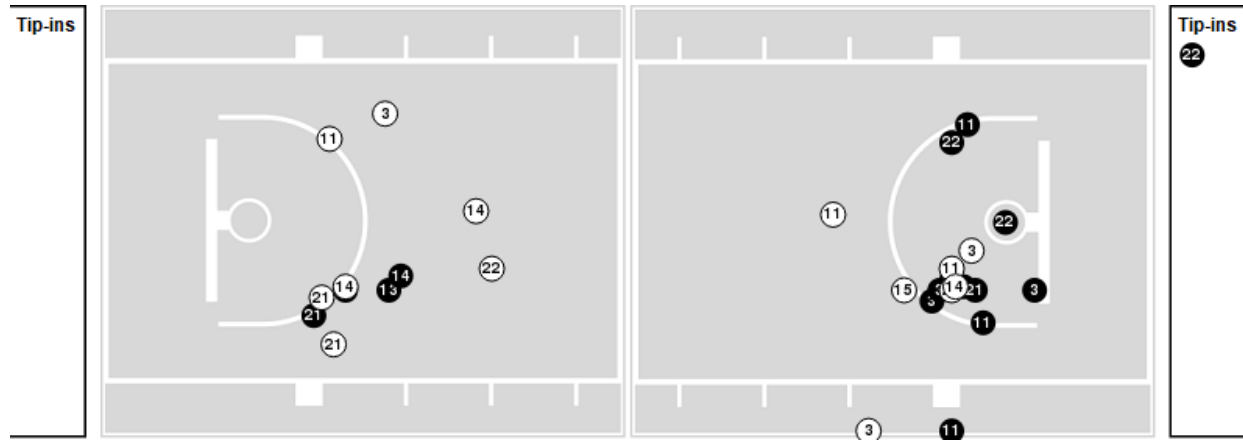

Blow Up Chart

● Made ○ Missed N - Player Number

Notre Dame	M/A	%
Field Goals	24/59	41
2 Points	19/47	40
3 Points	5/12	42
Free Throws	24/30	80

Notre Dame	M/A	%
Points in the Paint	28 (14 / 27)	52
Fast Break Points	4 (2/2)	100
Second Chance Points	9 (7/15)	47
Effective FG%	45