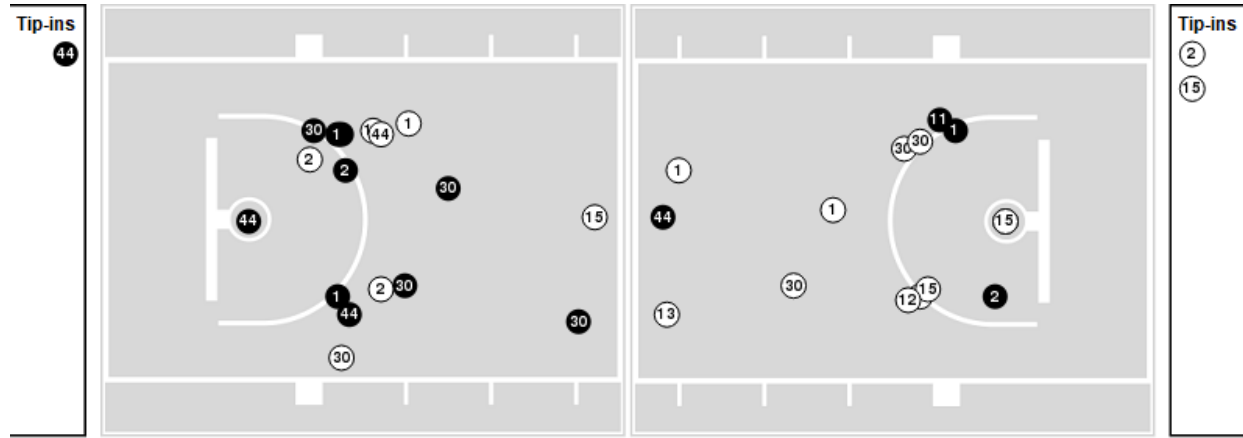

Blow Up Chart

● Made   ○ Missed   N - Player Number

Louisville	M/A	%
Field Goals	22/58	38
2 Points	17/43	40
3 Points	5/15	33
Free Throws	19/27	70

Louisville	M/A	%
Points in the Paint	30 (15 / 33)	45
Fast Break Points	10 (5/6)	83
Second Chance Points	4 (3/13)	23
Effective FG%	42