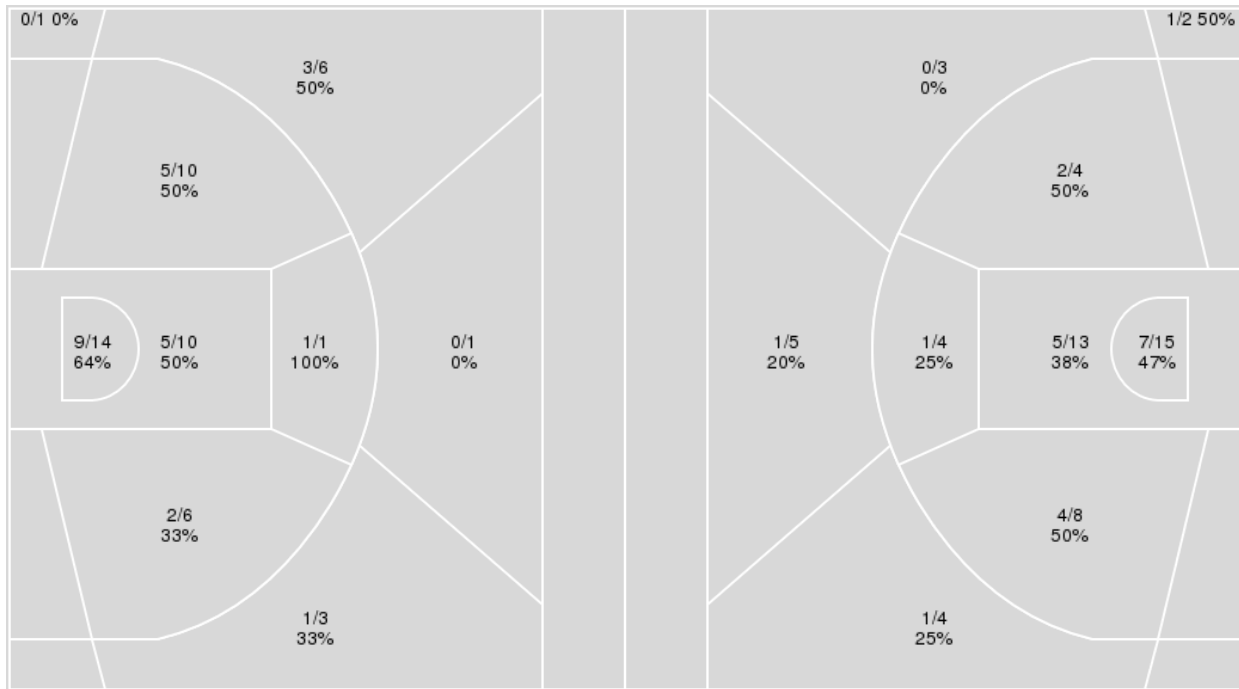

Officials: Dee Kantner, Mark Resch, Saif Esho

{ Players => 2, 3, 4, 5, 10, 11, 13, 14, 15, 21, 22, 25; } FG Types => All;
Results => All;

{ Players => 1, 2, 3, 10, 11, 12, 13, 15, 23, 24, 30, 44; } FG Types =>
All; Results => All;

Notre Dame

Louisville

Notre Dame	M/A	%
Field Goals	26/52	50
2 Points	22/41	54
3 Points	4/11	36
Free Throws	18/25	72

Louisville	M/A	%
Field Goals	22/58	38
2 Points	19/44	43
3 Points	3/14	21
Free Throws	11/14	79