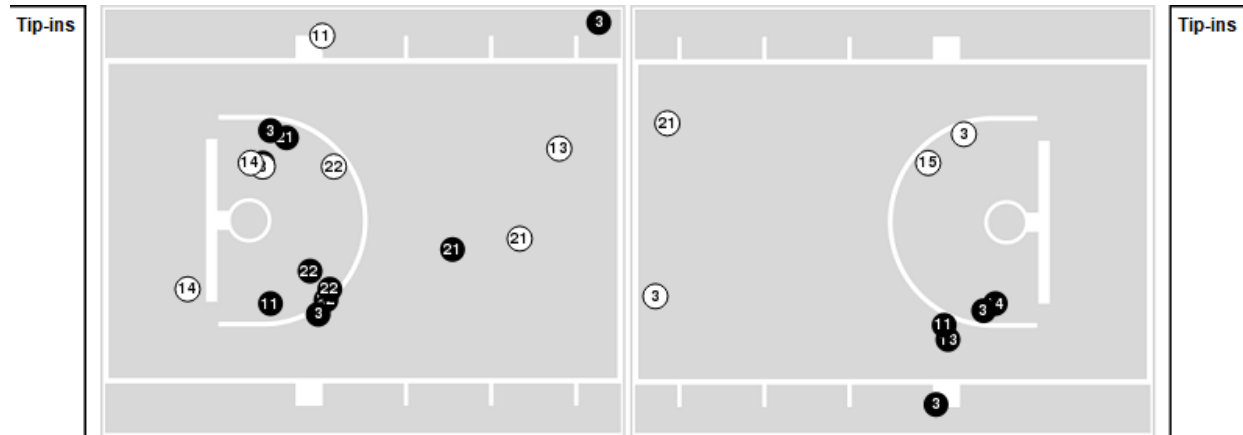

Blow Up Chart

● Made ○ Missed N - Player Number

Notre Dame	M/A	%
Field Goals	26/52	50
2 Points	22/41	54
3 Points	4/11	36
Free Throws	18/25	72

Notre Dame	M/A	%
Points in the Paint	28 (14 / 24)	58
Fast Break Points	11 (8/11)	73
Second Chance Points	10 (6/9)	67
Effective FG%	54