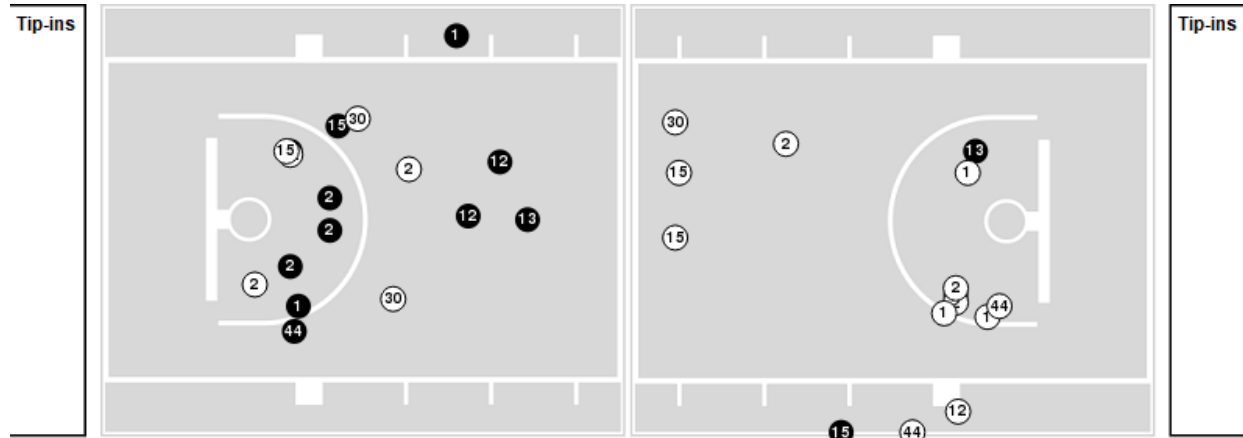

Blow Up Chart

● Made ○ Missed N - Player Number

Louisville	M/A	%
Field Goals	22/58	38
2 Points	19/44	43
3 Points	3/14	21
Free Throws	11/14	79

Louisville	M/A	%
Points in the Paint	24 (12 / 28)	43
Fast Break Points	4 (2/2)	100
Second Chance Points	6 (4/9)	44
Effective FG%	41