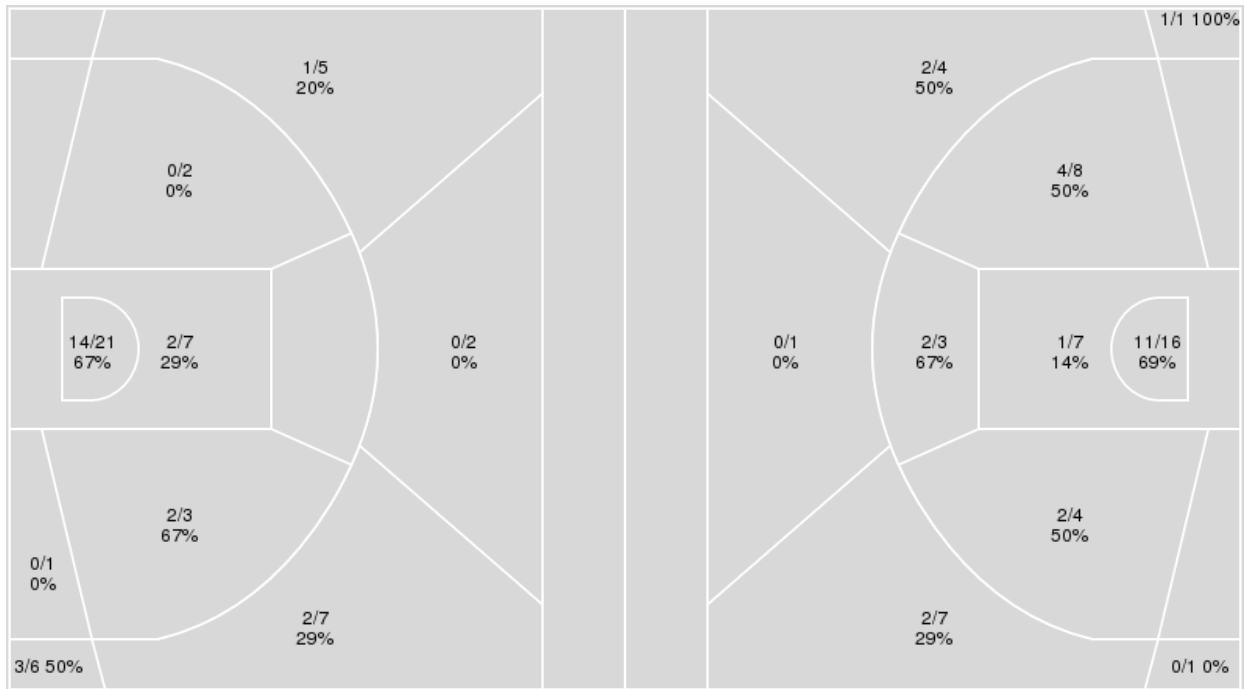

Officials: Katie Lukanich, Gina Cross, Jules Gallien

{ Players => 2, 3, 4, 5, 7, 12, 13, 15, 21, 22, 24, 42, 53; } FG Types => All; Results => All;

{ Players => 2, 3, 4, 5, 10, 11, 13, 14, 15, 21, 22, 25; } FG Types => All; Results => All;

Duke

Notre Dame

Duke	M/A	%
Field Goals	24/54	44
2 Points	18/34	53
3 Points	6/20	30
Free Throws	8/9	89

Notre Dame	M/A	%
Field Goals	25/52	48
2 Points	20/38	53
3 Points	5/14	36
Free Throws	15/19	79