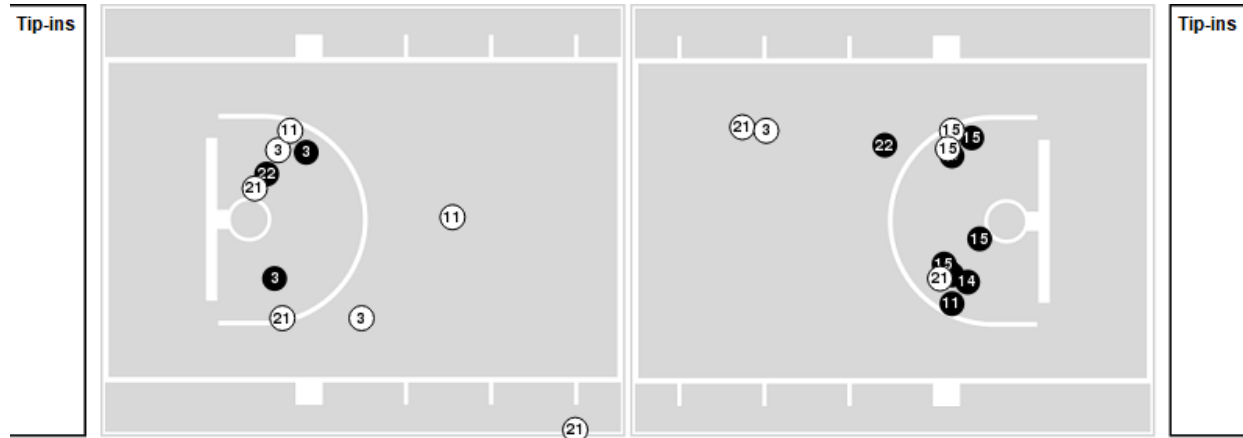

Blow Up Chart

● Made   ○ Missed   N - Player Number

Notre Dame	M/A	%
Field Goals	25/52	48
2 Points	20/38	53
3 Points	5/14	36
Free Throws	15/19	79

Notre Dame	M/A	%
Points in the Paint	24 (12 / 23)	52
Fast Break Points	18 (10/11)	91
Second Chance Points	12 (6/7)	86
Effective FG%	53