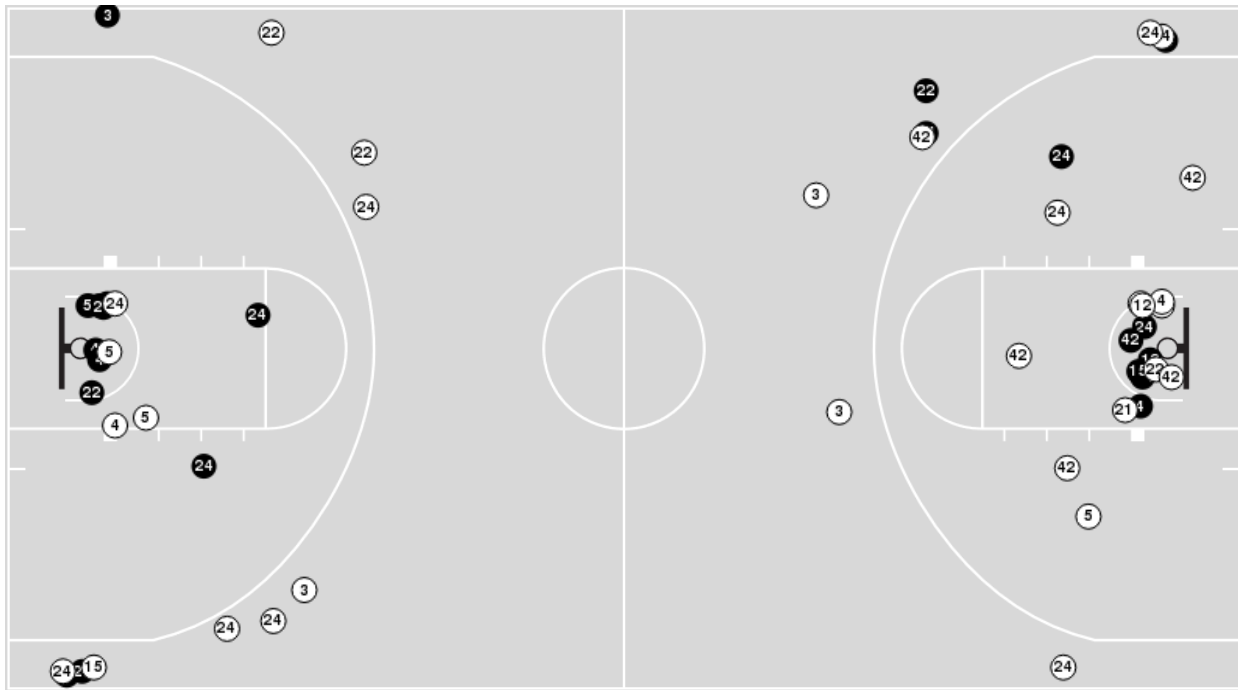

Officials: Katie Lukanich, Gina Cross, Jules Gallien

Players => 2, 3, 4, 5, 7, 12, 13, 15, 21, 22, 24, 42, 53FG Types=>AllResults=>All

Duke

All Field Goals