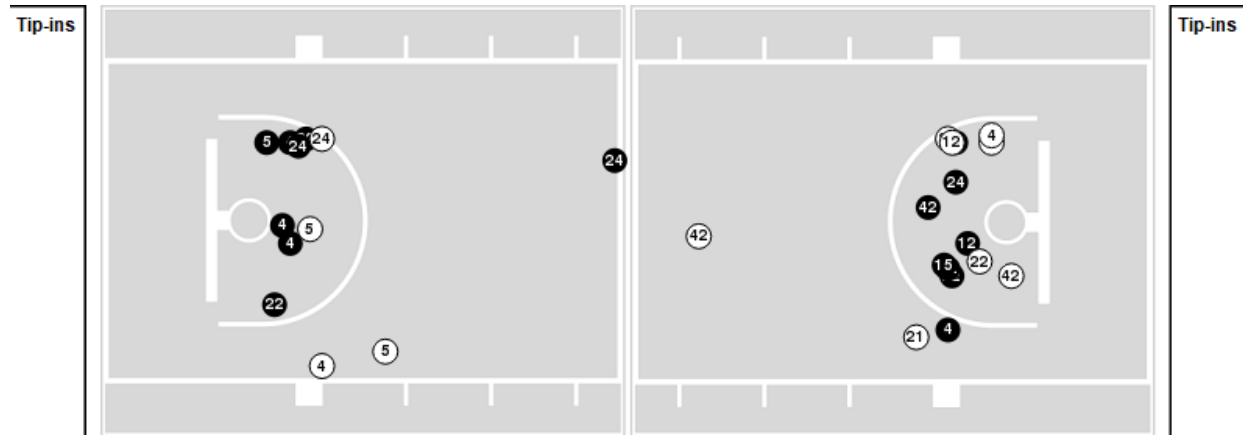

Blow Up Chart

● Made ○ Missed N - Player Number

Duke	M/A	%
Field Goals	24/54	44
2 Points	18/34	53
3 Points	6/20	30
Free Throws	8/9	89

Duke	M/A	%
Points in the Paint	32 (16 / 28)	57
Fast Break Points	16 (8/8)	100
Second Chance Points	10 (6/10)	60
Effective FG%	50