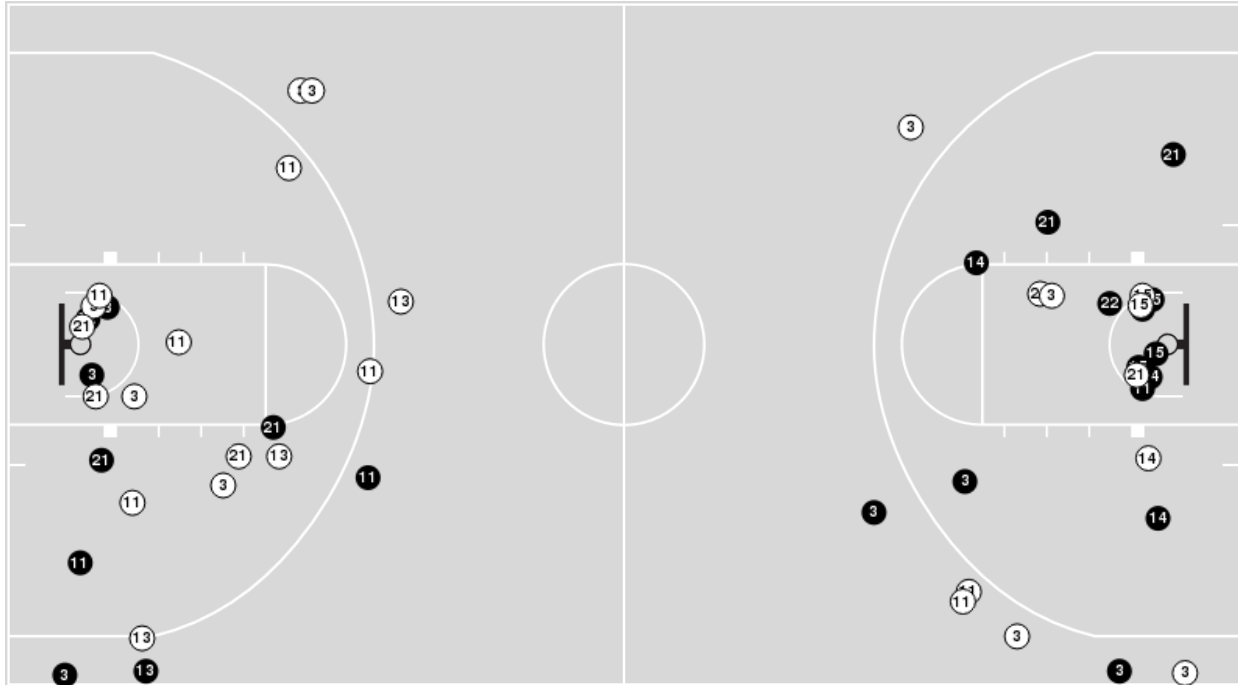

Players => 2, 3, 4, 5, 10, 11, 13, 14, 15, 21, 22, 25FG Types=>AllResults=>All

Notre Dame

All Field Goals