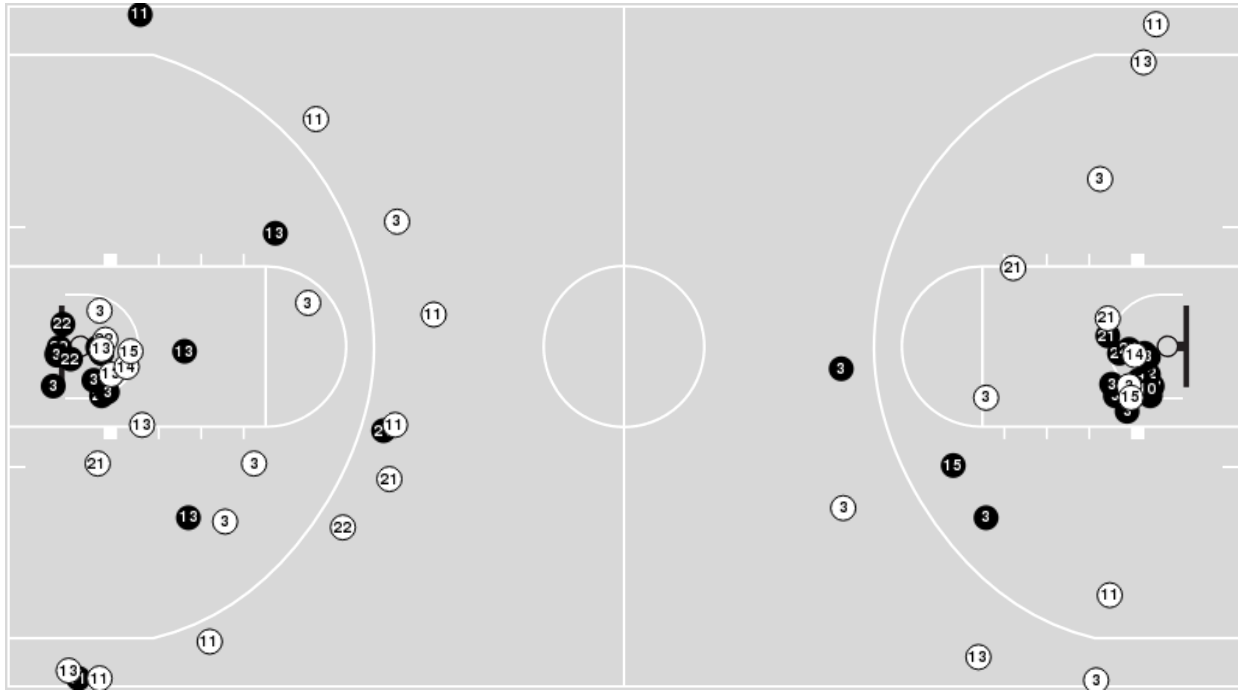

Players => 2, 3, 4, 5, 10, 11, 13, 14, 15, 21, 22, 25FG Types=>AllResults=>All

Notre Dame

All Field Goals