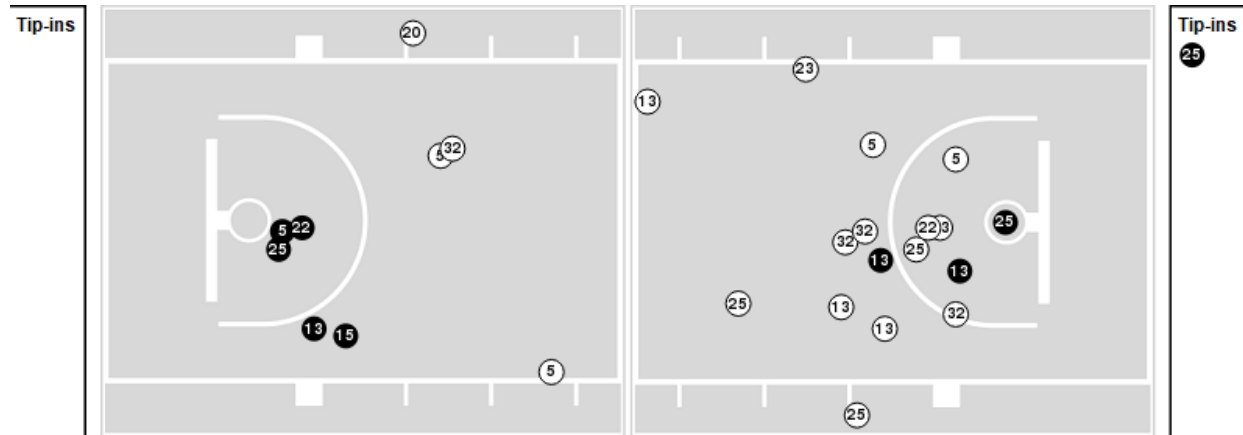

Blow Up Chart

● Made ○ Missed N - Player Number

Georgia Tech	M/A	%
Field Goals	18/71	25
2 Points	12/37	32
3 Points	6/34	18
Free Throws	6/13	46

Georgia Tech	M/A	%
Points in the Paint	18 (9 / 24)	38
Fast Break Points	8 (3/3)	100
Second Chance Points	10 (7/23)	30
Effective FG%	30