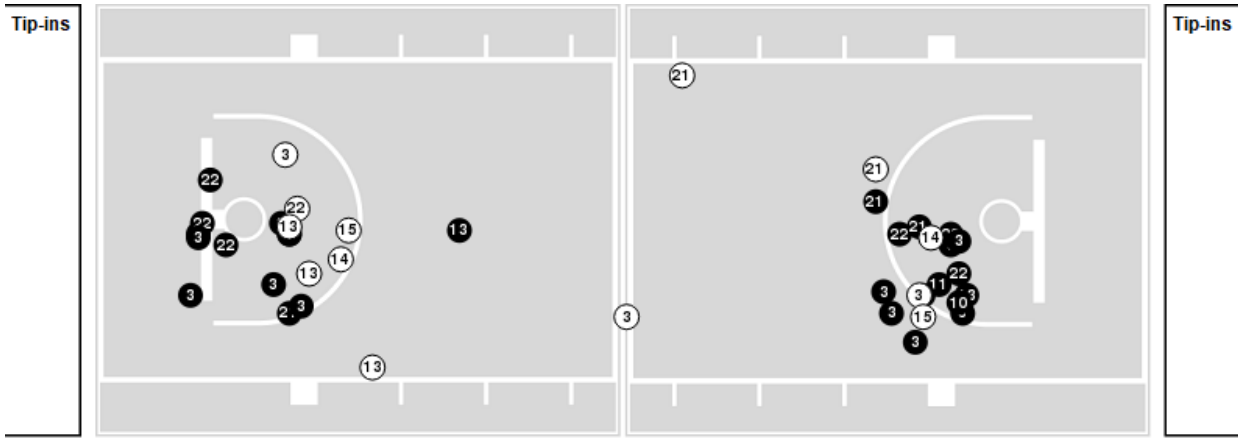

Blow Up Chart

● Made   ○ Missed   N - Player Number

Notre Dame	M/A	%
Field Goals	36/69	52
2 Points	32/52	62
3 Points	4/17	24
Free Throws	9/13	69

Notre Dame	M/A	%
Points in the Paint	56 (28 / 41)	68
Fast Break Points	21 (11/11)	100
Second Chance Points	3 (3/10)	30
Effective FG%	55