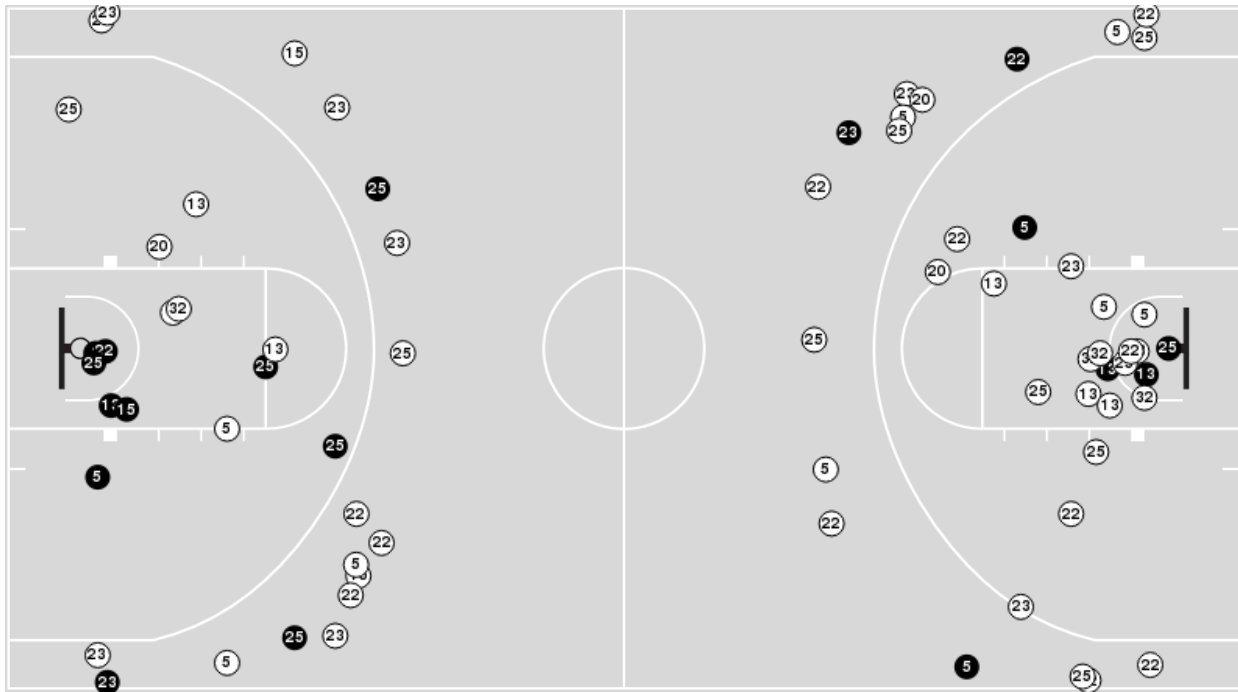

Officials: Maj Forsberg, Talisa Green, Teresa Stuck

Players => AllFG Types=>AllResults=>All

Georgia Tech

All Field Goals