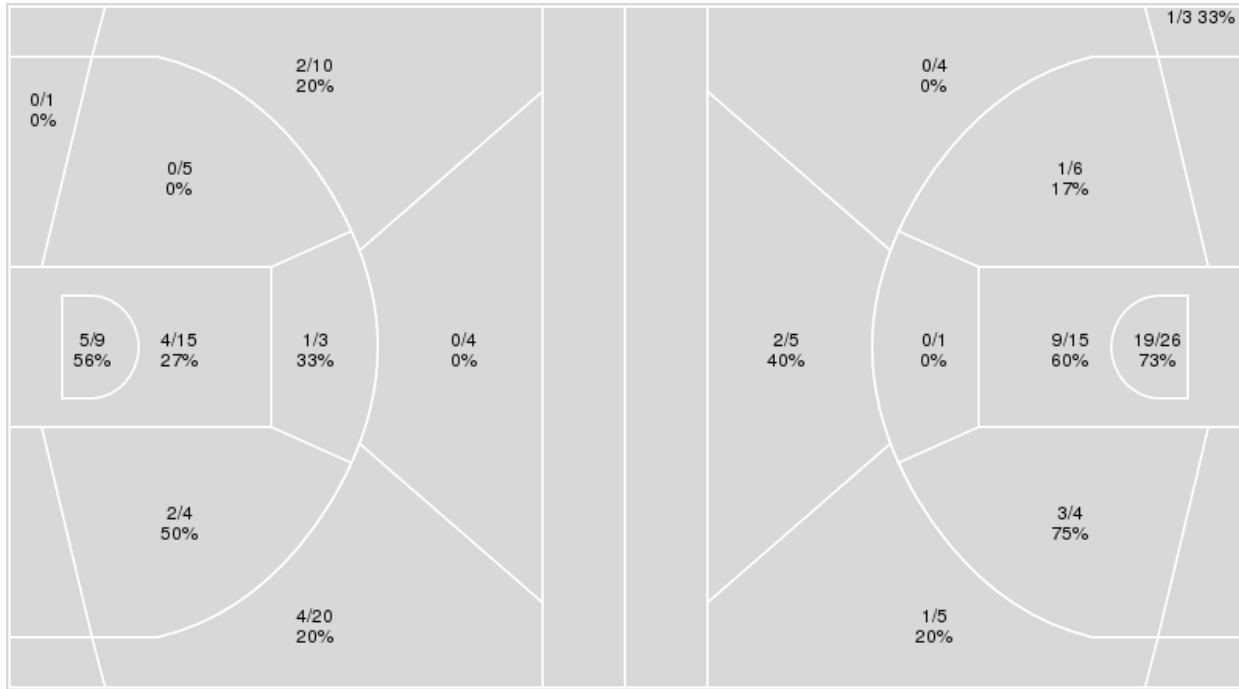

Officials: Maj Forsberg, Talisa Green, Teresa Stuck

{ Players => All; } FG Types => All; Results => All;

{ Players => 2, 3, 4, 5, 10, 11, 13, 14, 15, 21, 22, 25; } FG Types => All;
Results => All;

Georgia Tech

Notre Dame

Georgia Tech	M/A	%
Field Goals	18/71	25
2 Points	12/37	32
3 Points	6/34	18
Free Throws	6/13	46

Notre Dame	M/A	%
Field Goals	36/69	52
2 Points	32/52	62
3 Points	4/17	24
Free Throws	9/13	69