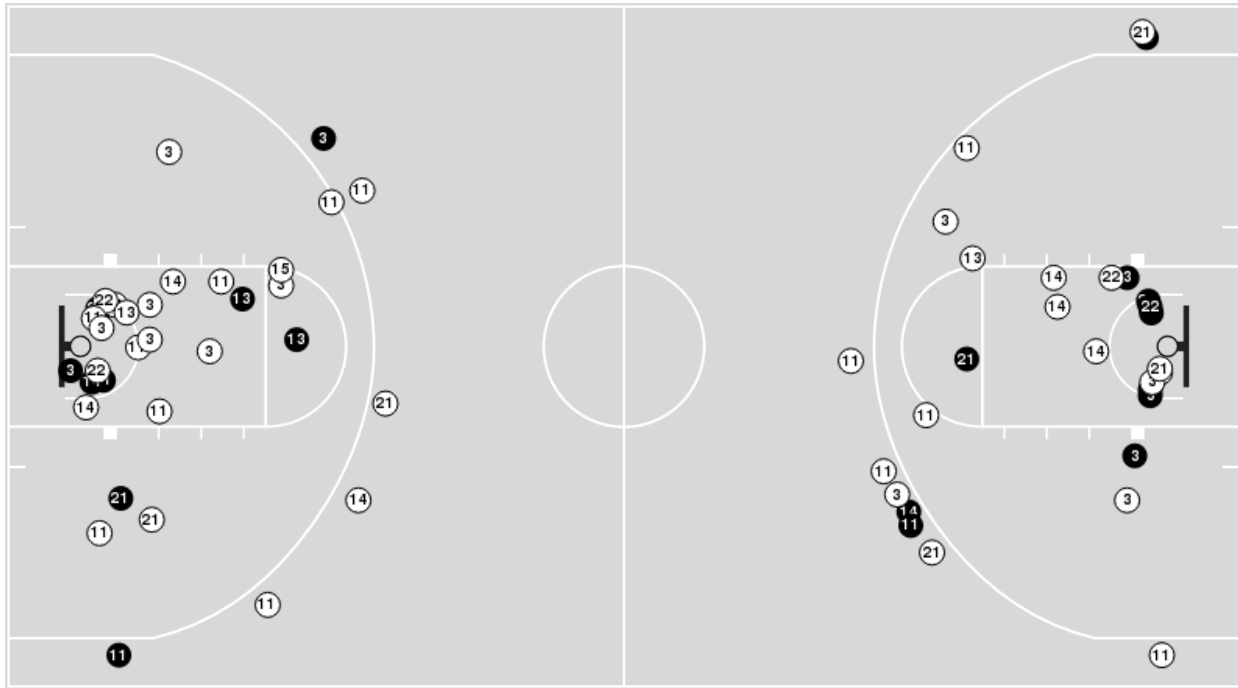

Officials: Fatou Cissoko-Stephens, Mark Resch, Krystle Apellaniz

Players => 2, 3, 4, 5, 10, 11, 13, 14, 15, 21, 22, 25FG Types=>AllResults=>All

Notre Dame

All Field Goals