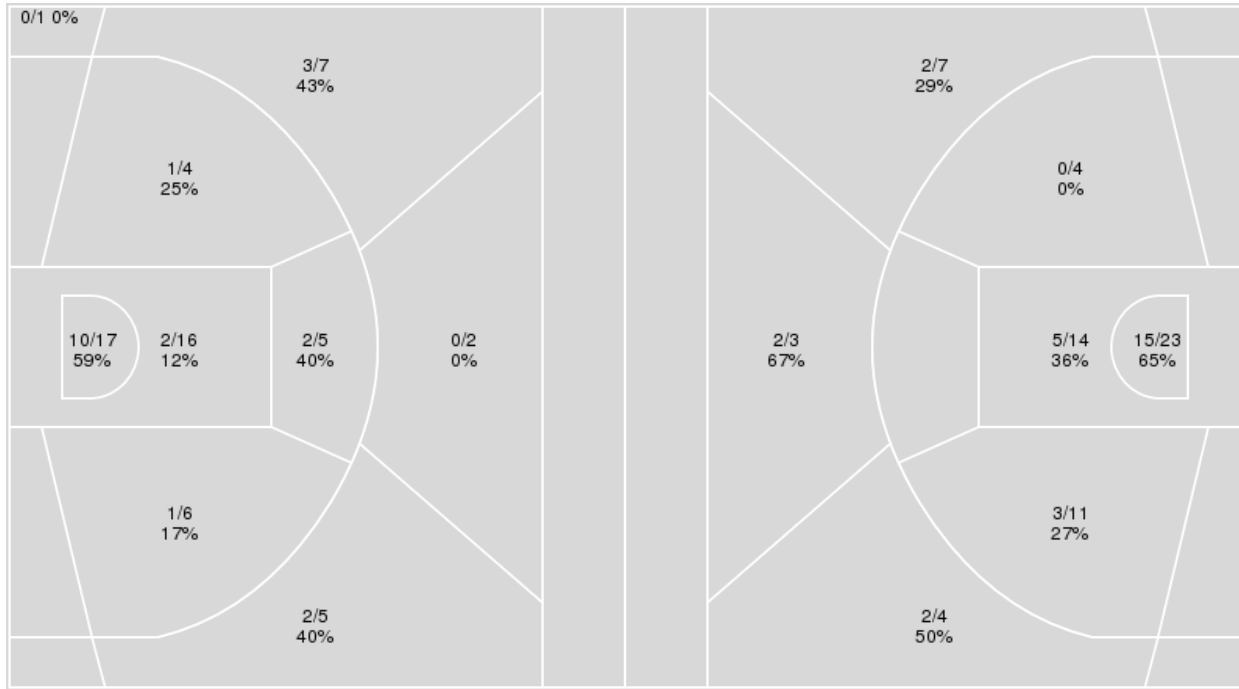

Officials: Fatou Cissoko-Stephens, Mark Resch, Krystle Apellaniz

{ Players => 2, 3, 4, 5, 10, 11, 13, 14, 15, 21, 22, 25; } FG Types => All;
Results => All;

{ Players => 0, 1, 2, 4, 5, 11, 12, 15, 21, 22, 23, 24, 25, 34; } FG Types
=> All; Results => All;

Notre Dame

Syracuse

Notre Dame	M/A	%
Field Goals	21/63	33
2 Points	16/48	33
3 Points	5/15	33
Free Throws	18/22	82

Syracuse	M/A	%
Field Goals	29/66	44
2 Points	23/52	44
3 Points	6/14	43
Free Throws	15/20	75