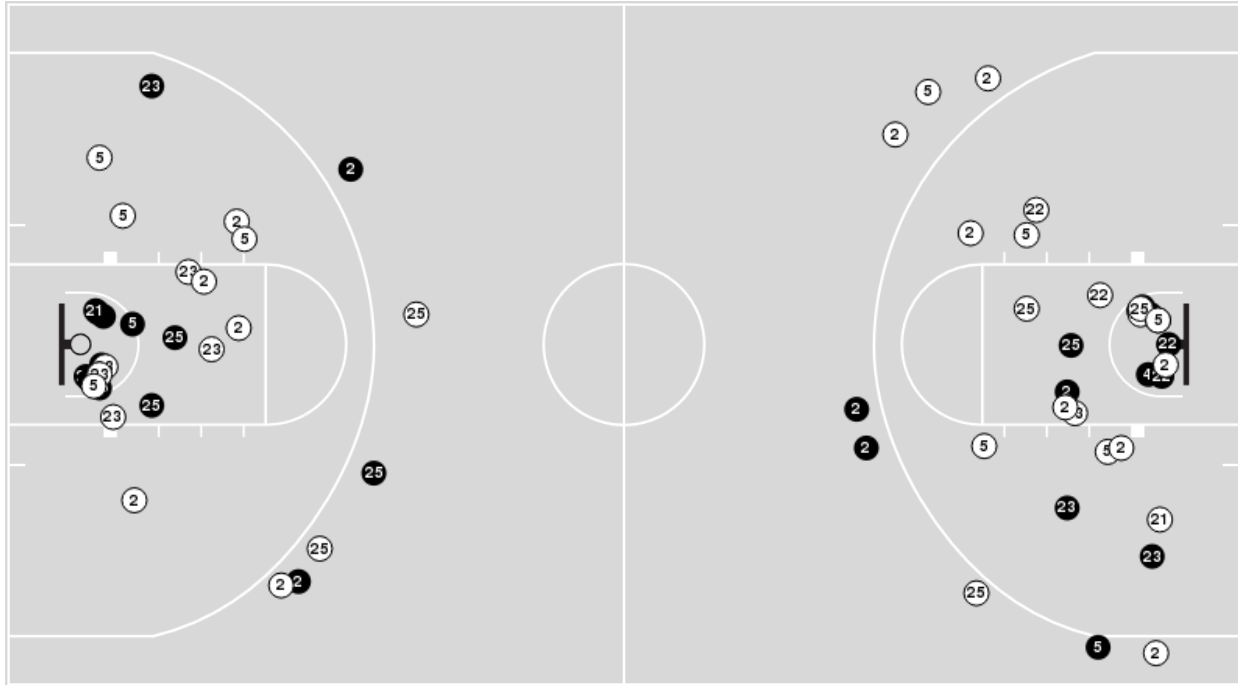

Officials: Fatou Cissoko-Stephens, Mark Resch, Krystle Apellaniz

Players => 0, 1, 2, 4, 5, 11, 12, 15, 21, 22, 23, 24, 25, 34 FG Types=>All Results=>All

Syracuse

All Field Goals