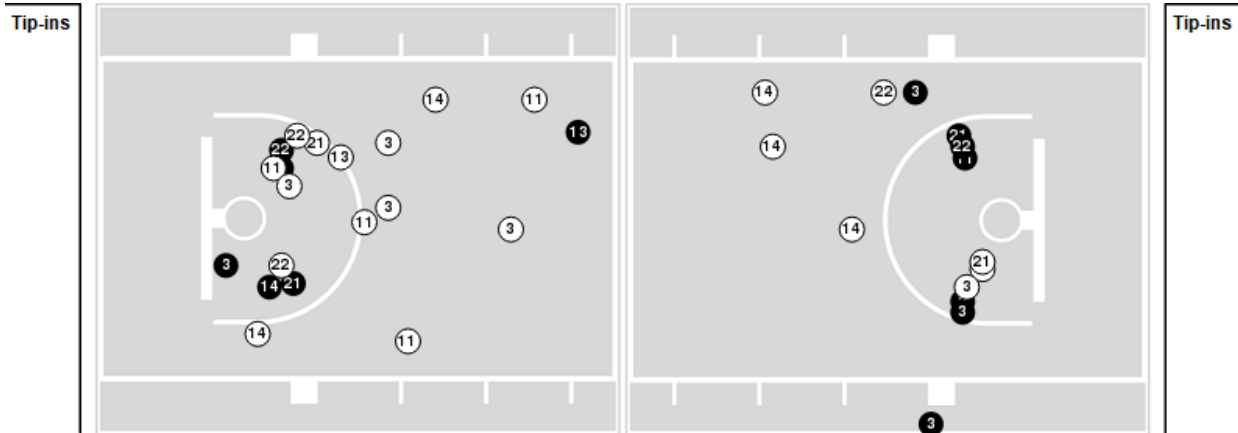

Blow Up Chart

● Made   ○ Missed   N - Player Number

Notre Dame	M/A	%
Field Goals	21/63	33
2 Points	16/48	33
3 Points	5/15	33
Free Throws	18/22	82

Notre Dame	M/A	%
Points in the Paint	24 (12 / 33)	36
Fast Break Points	16 (10/10)	100
Second Chance Points	4 (2/12)	17
Effective FG%	37