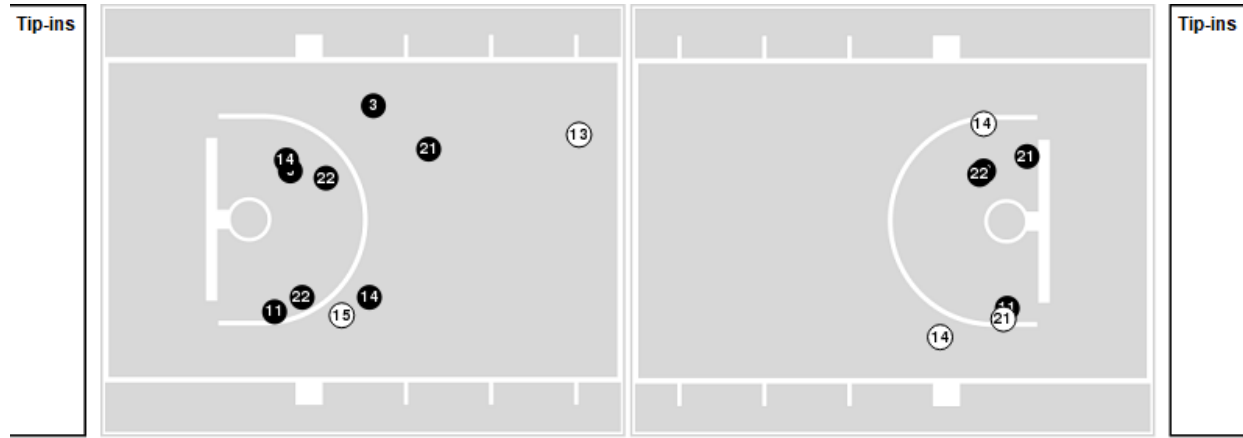

Blow Up Chart

● Made   ○ Missed   N - Player Number

Notre Dame	M/A	%
Field Goals	27/52	52
2 Points	17/34	50
3 Points	10/18	56
Free Throws	11/14	79

Notre Dame	M/A	%
Points in the Paint	24 (12 / 17)	71
Fast Break Points	8 (3/3)	100
Second Chance Points	7 (4/8)	50
Effective FG%	62