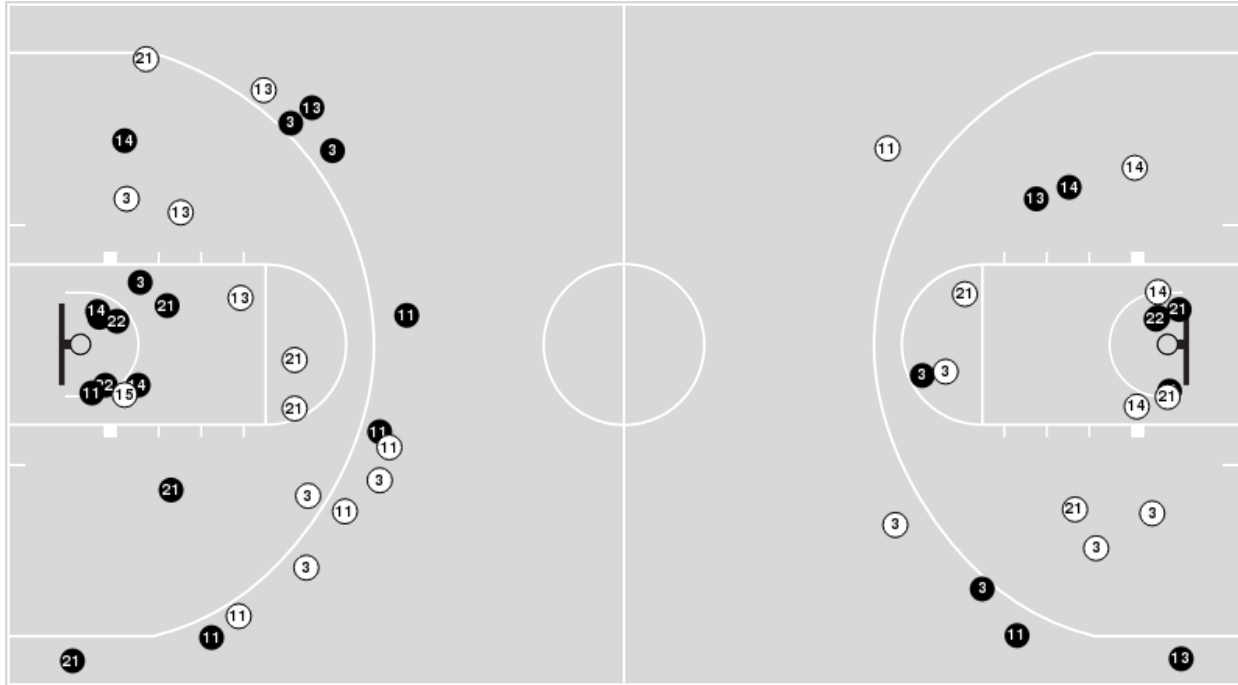

Officials: Jules Gallien, Ashlee Goode, Whitney Armstrong

Players => AllFG Types=>AllResults=>All
Notre Dame

All Field Goals