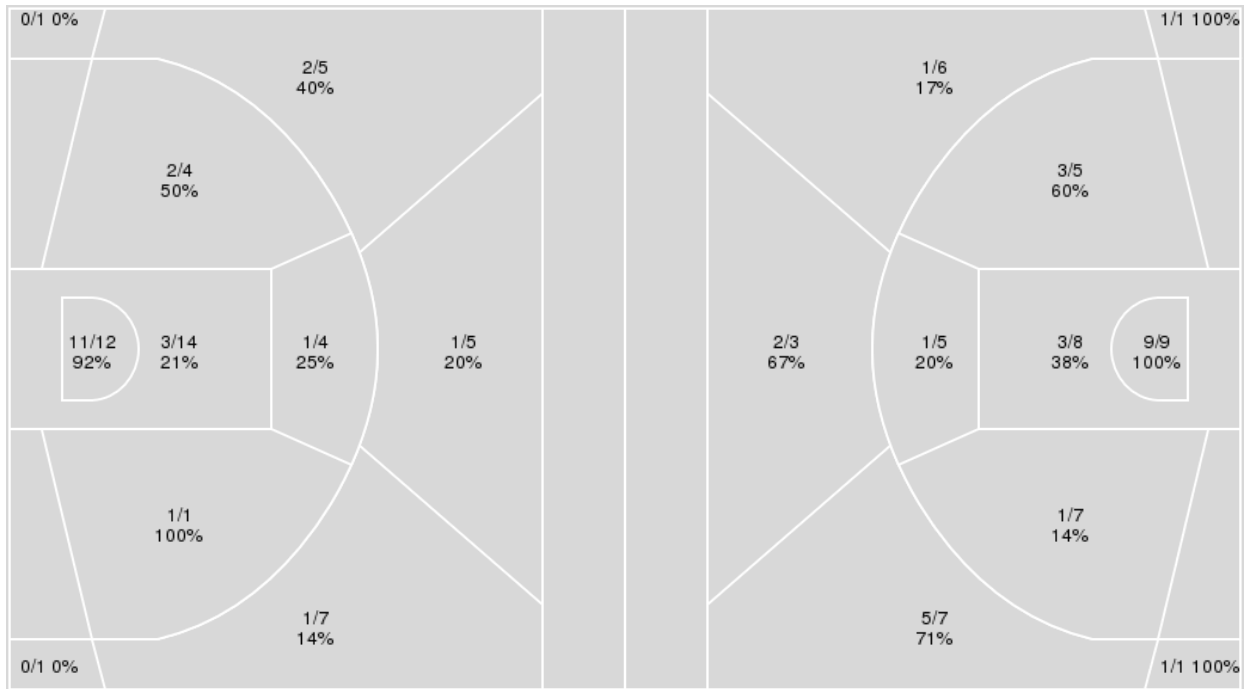

Officials: Jules Gallien, Ashlee Goode, Whitney Armstrong

{ Players => 0, 1, 2, 4, 5, 11, 12, 14, 21, 22, 25, 32; } FG Types => All; { Players => All; } FG Types => All; Results => All;
Results => All;

Wake Forest

Notre Dame

Wake Forest	M/A	%
Field Goals	22/54	41
2 Points	18/35	51
3 Points	4/19	21
Free Throws	8/11	73

Notre Dame	M/A	%
Field Goals	27/52	52
2 Points	17/34	50
3 Points	10/18	56
Free Throws	11/14	79