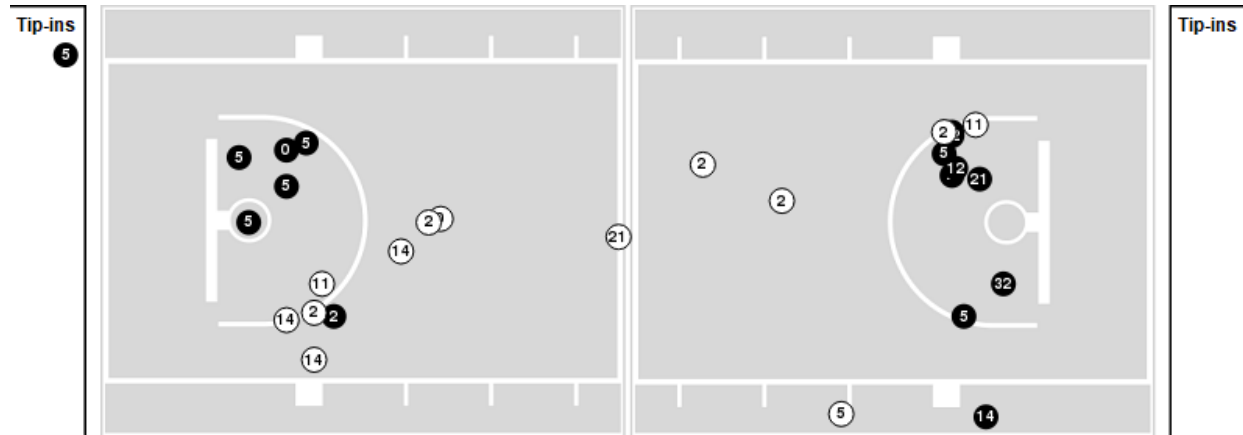

Blow Up Chart

● Made ○ Missed N - Player Number

Wake Forest	M/A	%
Field Goals	22/54	41
2 Points	18/35	51
3 Points	4/19	21
Free Throws	8/11	73

Wake Forest	M/A	%
Points in the Paint	28 (14 / 26)	54
Fast Break Points	4 (2/2)	100
Second Chance Points	2 (1/4)	25
Effective FG%	44