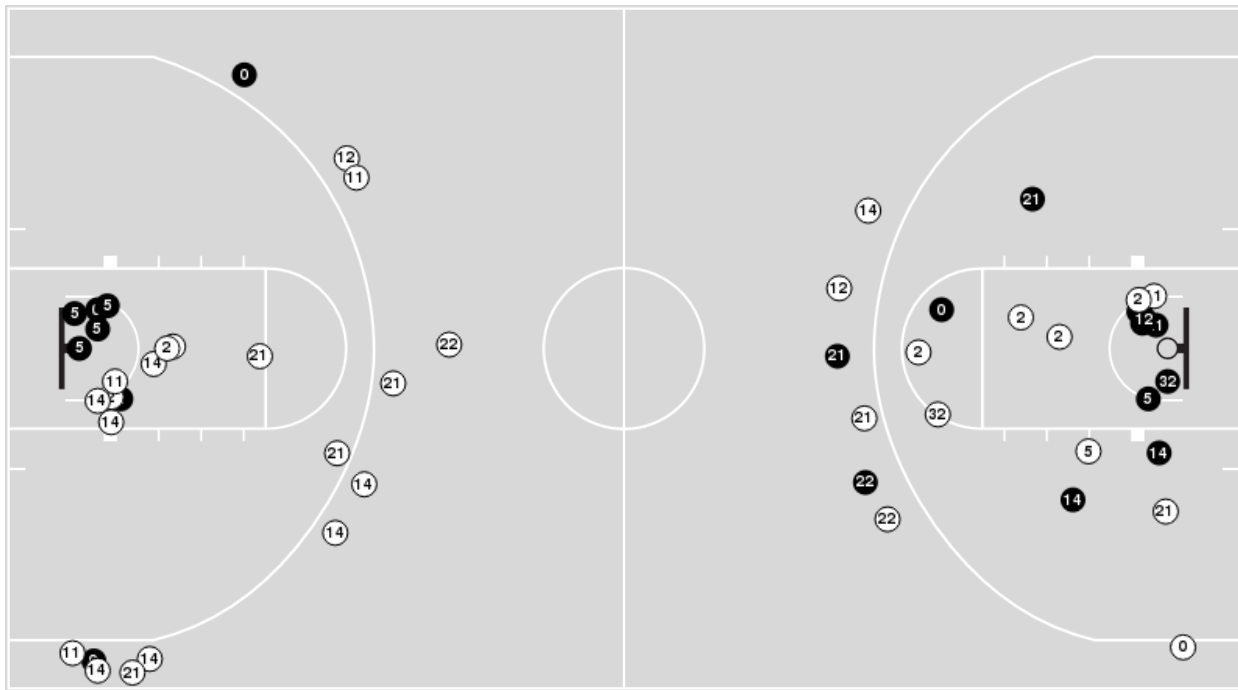

Officials: Jules Gallien, Ashlee Goode, Whitney Armstrong

Players => 0, 1, 2, 4, 5, 11, 12, 14, 21, 22, 25, 32FG Types=>AllResults=>All

Wake Forest

All Field Goals