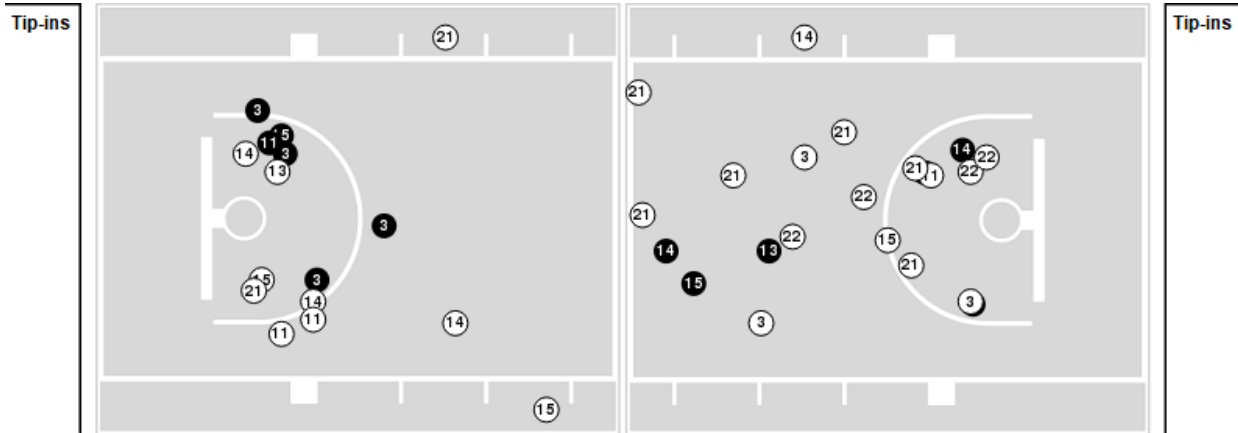

Blow Up Chart

● Made   ○ Missed   N - Player Number

Notre Dame	M/A	%
Field Goals	23/65	35
2 Points	18/52	35
3 Points	5/13	38
Free Throws	19/22	86

Notre Dame	M/A	%
Points in the Paint	26 (13 / 36)	36
Fast Break Points	16 (9/10)	90
Second Chance Points	8 (5/13)	38
Effective FG%	39