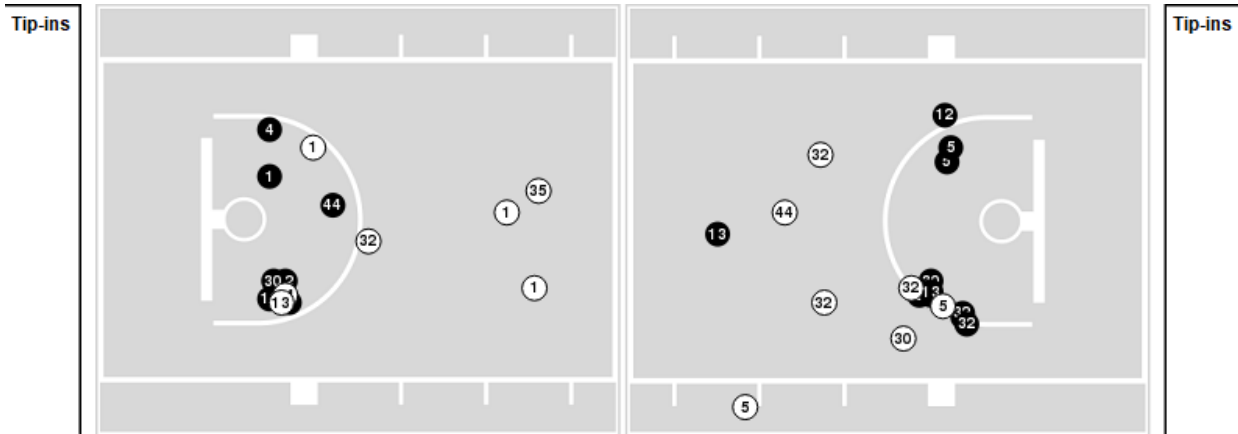

Blow Up Chart

● Made   ○ Missed   N - Player Number

Miami (FL)	M/A	%
Field Goals	24/59	41
2 Points	20/37	54
3 Points	4/22	18
Free Throws	7/11	64

Miami (FL)	M/A	%
Points in the Paint	36 (18 / 31)	58
Fast Break Points	17 (10/11)	91
Second Chance Points	12 (6/12)	50
Effective FG%	44