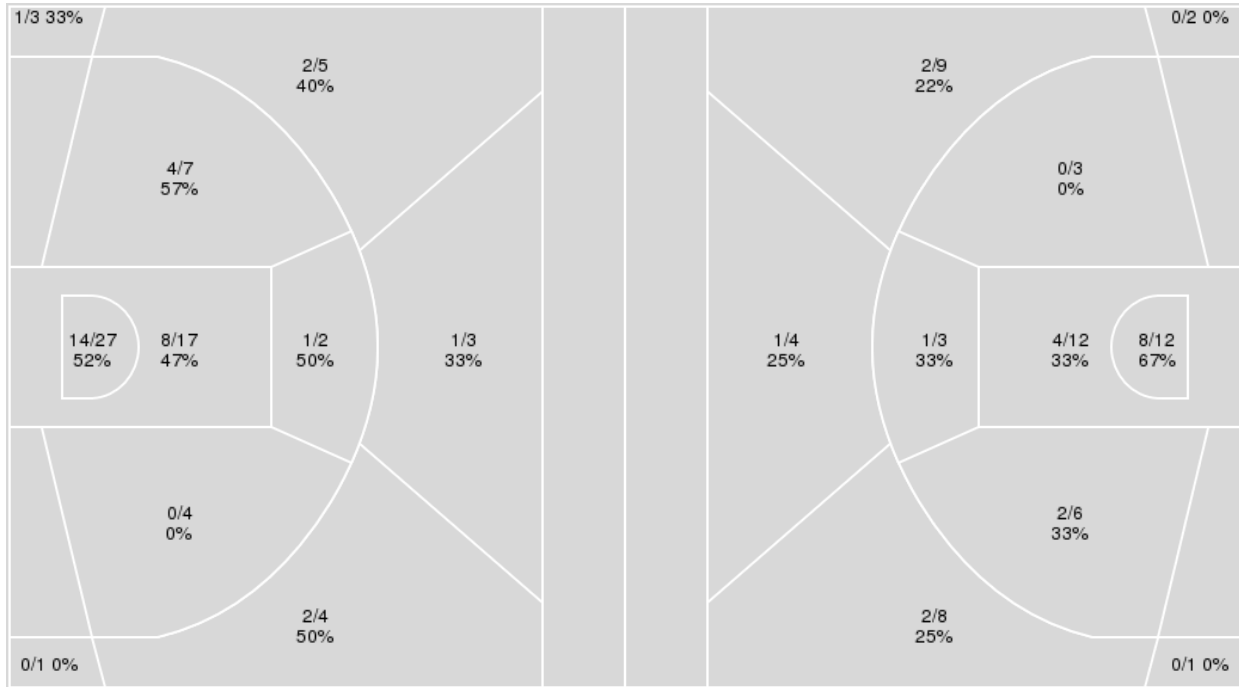

Official Basketball Shot Areas - Final
Western Mich. at Notre Dame

12/21/23 Purcell Pavilion at the Joyce Center, Notre Dame, Ind.
2023-24 Women's Basketball

Game Time: 6:00 PM
Game Duration: 1:44
Attendance: 5,367

Officials: Katie Lukanich, Rod Creech, Brandon Enterline

{ Players => 2, 3, 4, 5, 10, 11, 13, 14, 15, 21, 22, 25; } FG Types => All;
Results => All;

{ Players => 1, 3, 4, 5, 10, 11, 12, 14, 15, 20, 21, 22, 23, 32, 33; } FG
Types => All; Results => All;

Notre Dame

Western Mich.

Notre Dame	M/A	%
Field Goals	33/73	45
2 Points	27/57	47
3 Points	6/16	38
Free Throws	12/19	63

Western Mich.	M/A	%
Field Goals	20/60	33
2 Points	15/36	42
3 Points	5/24	21
Free Throws	2/4	50