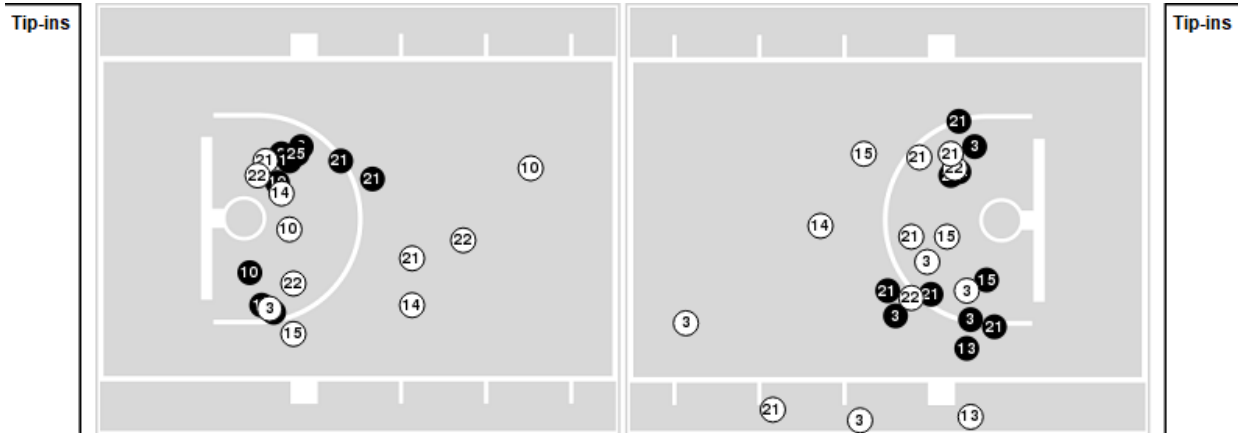

Blow Up Chart

● Made   ○ Missed   N - Player Number

Notre Dame	M/A	%
Field Goals	33/73	45
2 Points	27/57	47
3 Points	6/16	38
Free Throws	12/19	63

Notre Dame	M/A	%
Points in the Paint	44 (22 / 44)	50
Fast Break Points	19 (11/12)	92
Second Chance Points	18 (12/28)	43
Effective FG%	49