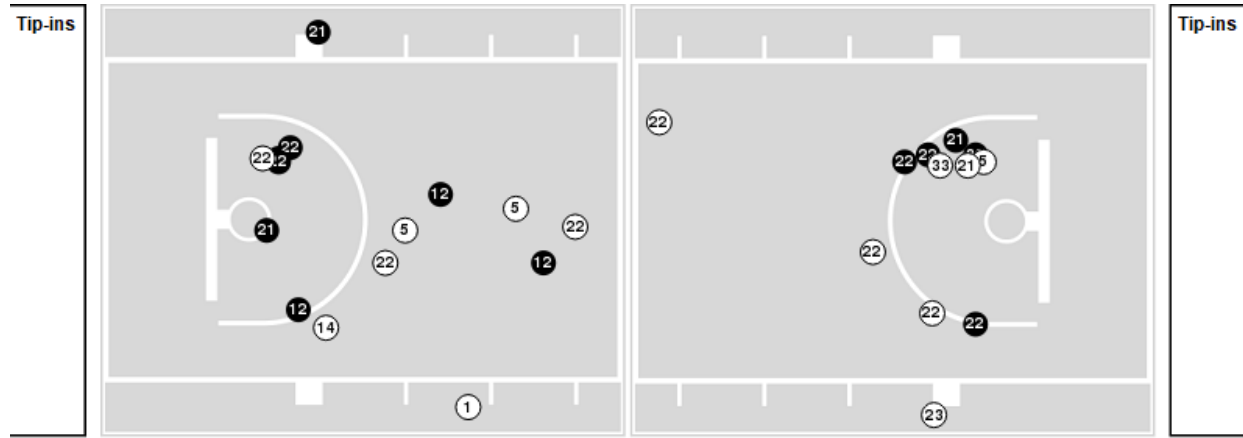

Blow Up Chart

● Made ○ Missed N - Player Number

Western Mich.	M/A	%
Field Goals	20/60	33
2 Points	15/36	42
3 Points	5/24	21
Free Throws	2/4	50

Western Mich.	M/A	%
Points in the Paint	24 (12 / 24)	50
Fast Break Points	2 (1/1)	100
Second Chance Points	6 (2/7)	29
Effective FG%	38