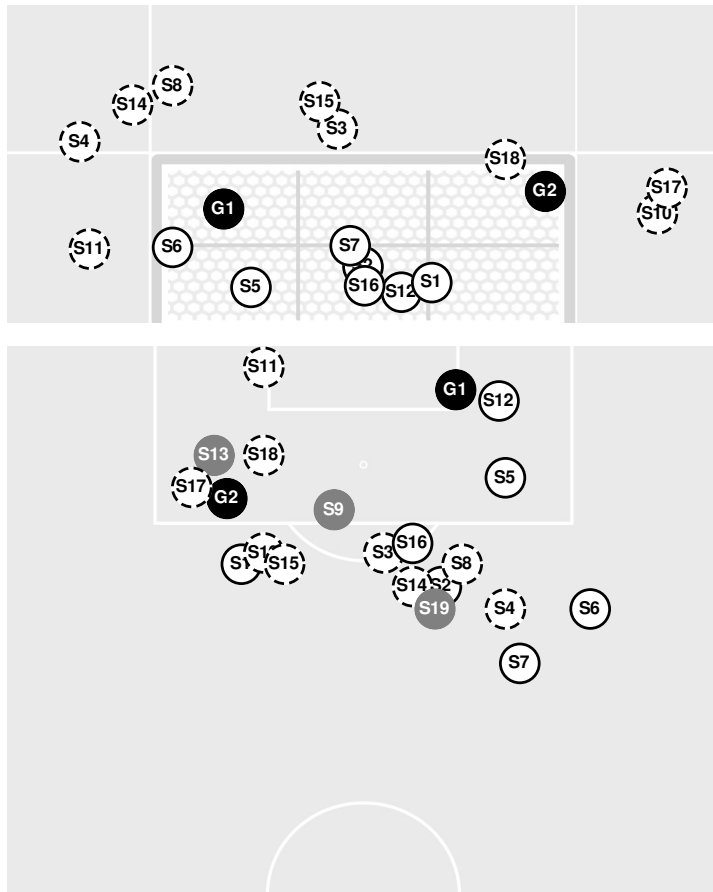

MEMPHIS 2, NOTRE DAME 1

- 79:33 Shot by Fighting Irish Klenke, Leah WIDE RIGHT.
- 80:11 Shot by Fighting Irish Mercado, Maddie WIDE.
- 81:11 Tigers substitution: Jones, Mya for Tellex, Delaney.
- 81:44 Foul on Memphis.
- 82:27 Tigers substitution: Monck, Izzy for Henderson, Ashley.
- 82:32 Fighting Irish substitution: Ospeck, Ellie for Codd, Charlie.
- 84:35 Tigers substitution: Henderson, Ashley for Monck, Izzy.
- 85:28 Shot by Tigers Henderson, Ashley, SAVE Olofson, Atlee.
- 86:42 Foul on Memphis.
- 87:17 Foul on Memphis.
- 88:39 Offside against Notre Dame.
- 89:59 Shot by Fighting Irish Roy, Morgan BLOCKED.
- 90:00 End of period [90:00].

MEMPHIS 2, NOTRE DAME 1

Officials: Shane Butler, Laura Chambers-Waliski, Albert Kyei-Mensah, Brook Weiss

Shots by Half Intervals		1st Half	2nd Half
Fighting Irish		9	12
Tigers		6	10

Shot Chart

FIGHTING IRISH