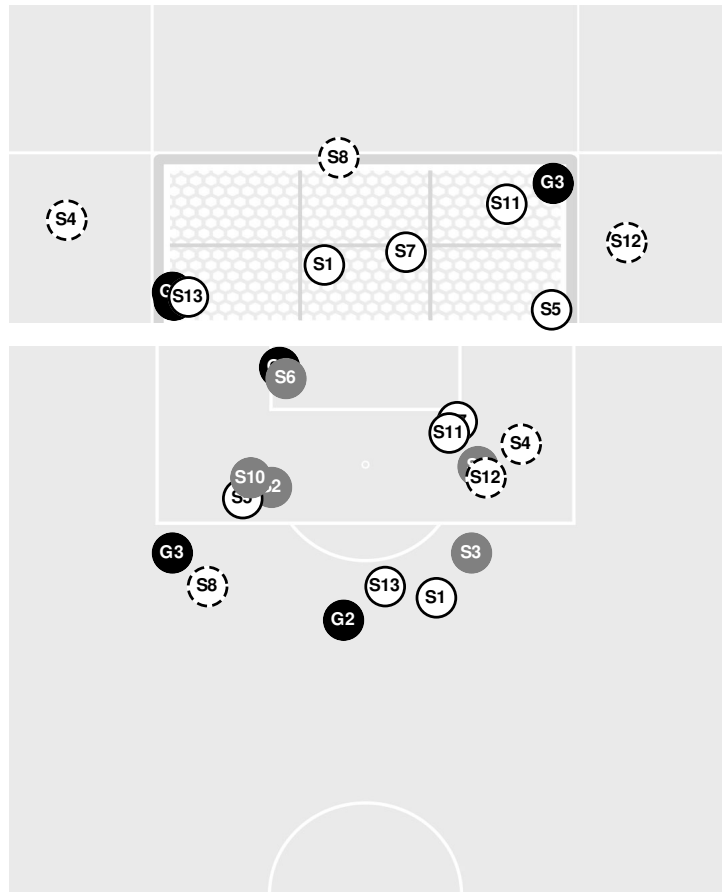

TIGERS

Shot Off Target
Shot On Target
Blocked
Goal / Own Goal

Shot Summary